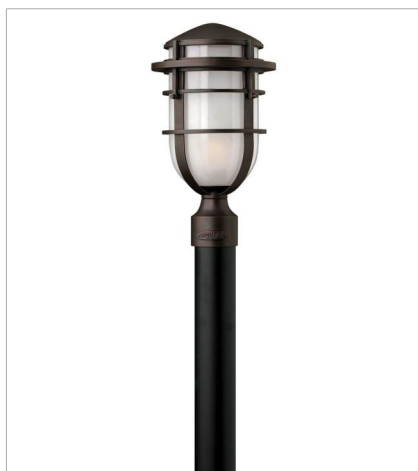

REEF

Reef's contemporary nautical shape features a sleek capsule of inside etched glass captured by bold rings of cast aluminum.

FINISH: Victorian Bronze
GLASS: Inside Etched

1950VZ
SMALL WALL MOUNT LANTERN
7.8" W, 10.8" H
Socketed
1-8w Med. LED, 75w Equiv.

1954VZ
SMALL WALL MOUNT LANTERN
9" W, 12.8" H
Socketed
1-8w Med. LED, 100w Equiv.

1952VZ
MEDIUM HANGING LANTERN
9" W, 15" H
Socketed
1-8w Med. LED, 100w Equiv.

1951VZ
MEDIUM POST TOP OR PIER MOUNT LANTERN
9" W, 16.3" H
Socketed
37859