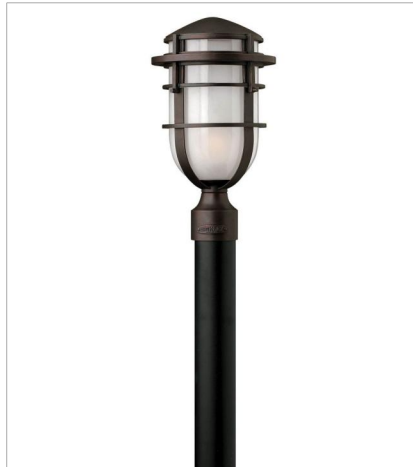

# REEF

Reef's contemporary nautical shape features a sleek capsule of inside etched glass captured by bold rings of cast aluminum.

**FINISH:** Victorian Bronze  
**GLASS:** Inside Etched

**1950VZ**  
MEDIUM WALL MOUNT LANTERN  
7.8" W, 10.8" H  
Socketed  
1-8w Med. LED, 75w Equiv.

**1954VZ**  
LARGE WALL MOUNT LANTERN  
9" W, 12.8" H  
Socketed  
1-8w Med. LED, 100w Equiv.

**1956VZ**  
SMALL WALL MOUNT LANTERN  
5.5" W, 8" H  
Socketed  
1-8w Med. LED, 60w Equiv.

**1952VZ**  
LARGE HANGING LANTERN  
9" W, 15" H  
Socketed  
1-8w Med. LED, 100w Equiv.

**1951VZ**  
LARGE POST TOP OR PIER MOUN...  
9" W, 16.3" H  
Socketed  
1-8w Med. LED, 100w Equiv.