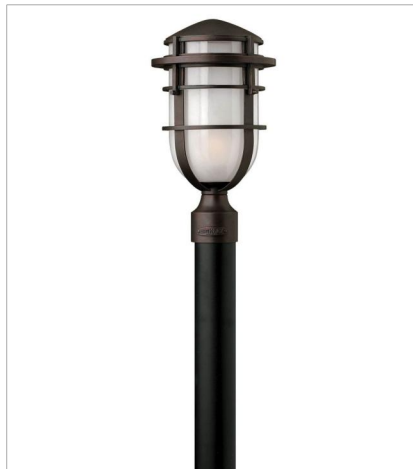

# REEF

Reef's contemporary nautical shape features a sleek capsule of inside etched glass captured by bold rings of cast aluminum.

**FINISH:** Victorian Bronze  
**GLASS:** Inside Etched

**1950VZ**  
MEDIUM WALL MOUNT LANTERN  
7.8" W, 10.8" H  
LED Lamp  
1-8w Med. LED, 75w Equiv.

**1954VZ**  
LARGE WALL MOUNT LANTERN  
9" W, 12.8" H  
LED Lamp  
1-8w Med. LED, 100w Equiv.

**1956VZ**  
SMALL WALL MOUNT LANTERN  
5.5" W, 8" H  
LED Lamp  
1-8w Med. LED, 60w Equiv.

**1952VZ**  
LARGE HANGING LANTERN  
9" W, 15" H  
LED Lamp  
1-8w Med. LED, 100w Equiv.

**1951VZ**  
LARGE POST TOP OR PIER MOUN...  
9" W, 16.3" H  
LED Lamp  
1-8w Med. LED, 100w Equiv.