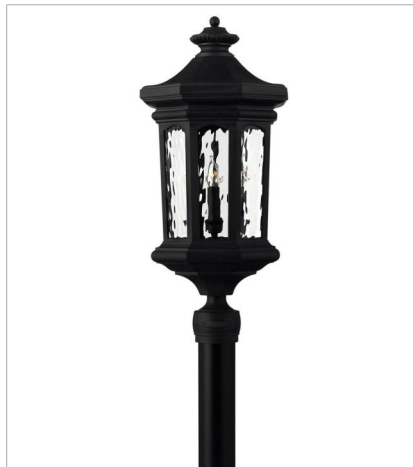

RALEY

Raley's regal appearance features cast aluminum construction, a bold Museum Black finish, flourishing details and clear water glass panels for a dignified style statement.

FINISH: Museum Black
GLASS: Clear Water Glass

1600MB
SMALL WALL MOUNT LANTERN
7.3" W, 16.8" H
Socketed
1-10w Med. LED, 60w Equiv.

1604MB
MEDIUM WALL MOUNT LANTERN
9.5" W, 25.8" H
Socketed
3-5w Cand. LED, 40w Equiv.

1605MB
LARGE WALL MOUNT LANTERN
11.8" W, 31.5" H
Socketed
4-5w Cand. LED, 40w Equiv.

1609MB
DOUBLE XL WALL MOUNT LANTERN
13" W, 41.8" H
Socketed
4-5w Cand. LED, 40w Equiv.

1601MB
LARGE POST TOP OR PIER MOUN...
11.8" W, 26.3" H
Socketed
4-5w Cand. LED, 40w Equiv.

1601MB-LV
LARGE POST TOP OR PIER MOUN...
11.8" W, 26.3" H
Socketed