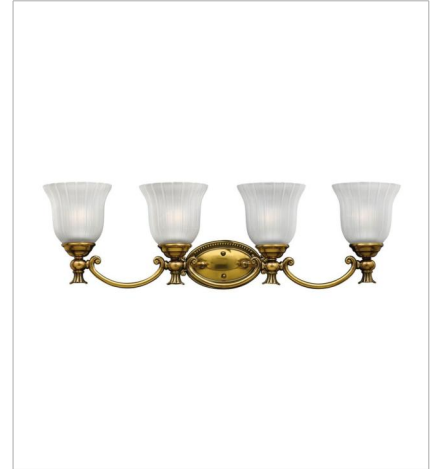

# FRANCOISE

Francoise offers a European elegance with decorative cast detailing in Polished Antique Nickel or Burnished Brass finish options. The frosted ribbed glass adds to its classical appeal.

**FINISH:** Burnished Brass  
**GLASS:** Frosted Ribbed

**5580BB**  
SINGLE LIGHT VANITY  
6" W, 10.8" H  
Socketed  
1-14w Med. LED, 100w Equiv.

**5583BB**  
THREE LIGHT VANITY  
25.3" W, 9.5" H  
Socketed  
3-14w Med. LED, 100w Equiv.

**5584BB**  
FOUR LIGHT VANITY  
31" W, 9.5" H  
Socketed  
4-14w Med. LED, 100w Equiv.