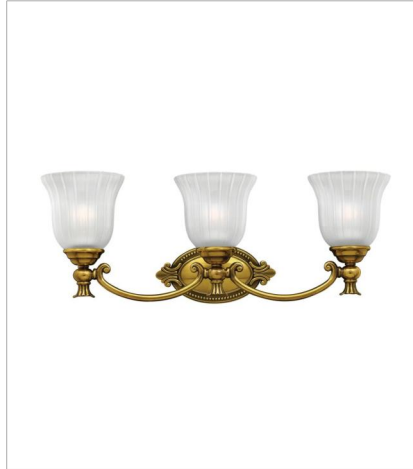

# FRANCOISE

Francoise offers a European elegance with decorative cast detailing in Polished Antique Nickel or Burnished Brass finish options. The frosted ribbed glass adds to its classical appeal.

**FINISH:** Burnished Brass  
**GLASS:** Frosted Ribbed

**5580BB**  
SINGLE LIGHT VANITY  
6" W, 10.8" H  
Socketed  
1-14w Med. LED, 100w Equiv.

**5583BB**  
THREE LIGHT VANITY  
25.3" W, 9.5" H  
Socketed  
3-14w Med. LED, 100w Equiv.

**5584BB**  
FOUR LIGHT VANITY  
31" W, 9.5" H  
Socketed  
4-14w Med. LED, 100w Equiv.