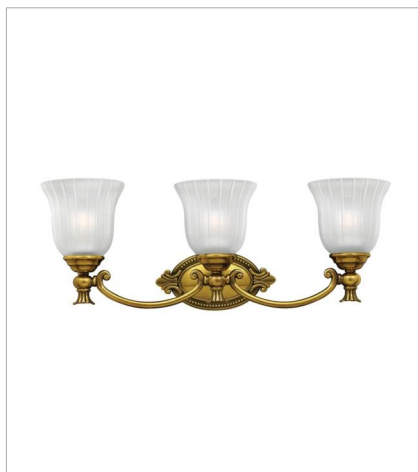

FRANCOISE

Francoise offers a European elegance with decorative cast detailing in Polished Antique Nickel or Burnished Brass finish options. The frosted ribbed glass adds to its classical appeal.

FINISH: Burnished Brass
GLASS: Frosted Ribbed

5583BB
THREE LIGHT VANITY
25.3" W, 9.5" H
Socketed
3-14w Med. LED, 100w Equiv.

5584BB
FOUR LIGHT VANITY
31" W, 9.5" H
Socketed
4-14w Med. LED, 100w Equiv.