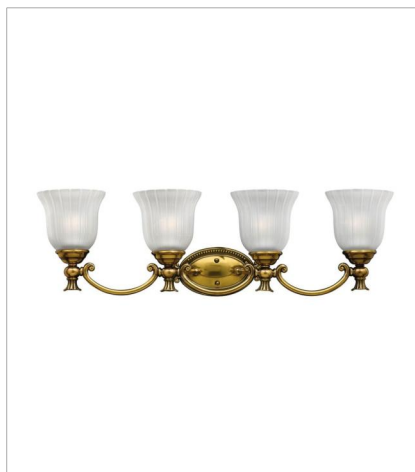

FRANCOISE

Francoise offers a European elegance with decorative cast detailing in Polished Antique Nickel or Burnished Brass finish options. The frosted ribbed glass adds to its classical appeal.

FINISH: Burnished Brass
GLASS: Frosted Ribbed

5583BB
THREE LIGHT VANITY
25.3" W, 9.5" H
Socketed
3-14w Med. LED, 100w Equiv.

5584BB
FOUR LIGHT VANITY
31" W, 9.5" H
Socketed
4-14w Med. LED, 100w Equiv.