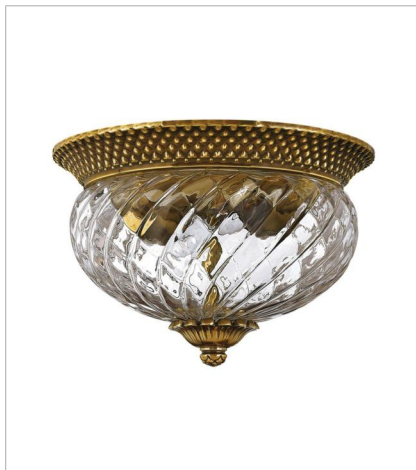

# PLANTATION

A Hinkley classic, the ornate Plantation collection features exceptional pineapple shaped, clear optic glass that makes a noble statement with matching candle sleeves and elaborate, decorative cast detailing.

**FINISH:** Burnished Brass  
**GLASS:** Clear Optic  
**SHADE:** Ivory Silk

**4140BB**  
SINGLE LIGHT SCONCE  
6" W, 14.5" H  
Socketed  
1-5w Cand. LED, 60w Equiv.

**4102BB**  
SMALL FLUSH MOUNT  
12" W, 8" H  
Socketed  
2-7w Med. LED, 60w Equiv.

**4881BB**  
MEDIUM FLUSH MOUNT  
16" W, 8.8" H  
Socketed  
3-10w Med. LED, 60w Equiv.

**5310BB**  
SINGLE LIGHT VANITY  
5" W, 8.8" H  
Socketed  
1-10w Med. LED, 100w Equiv.

**5312BB**  
TWO LIGHT VANITY  
13" W, 8.3" H  
Socketed  
2-10w Med. LED, 100w Equiv.