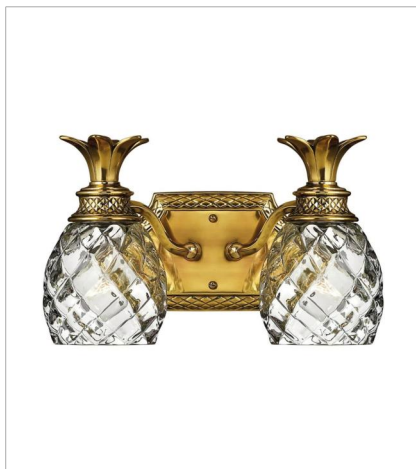

# PLANTATION

A Hinkley classic, the ornate Plantation collection features exceptional pineapple shaped, clear optic glass that makes a noble statement with matching candle sleeves and elaborate, decorative cast detailing.

**FINISH:** Burnished Brass  
**GLASS:** Clear Optic  
**SHADE:** Ivory Silk

**4140BB**  
SINGLE LIGHT SCONCE  
6" W, 14.5" H  
Socketed  
1-5w Cand. LED, 60w Equiv.

**4102BB**  
SMALL FLUSH MOUNT  
12" W, 8" H  
Socketed  
2-7w Med. LED, 60w Equiv.

**4881BB**  
MEDIUM FLUSH MOUNT  
16" W, 8.8" H  
Socketed  
3-10w Med. LED, 60w Equiv.

**5310BB**  
SINGLE LIGHT VANITY  
5" W, 8.8" H  
Socketed  
1-10w Med. LED, 100w Equiv.

**5312BB**  
TWO LIGHT VANITY  
13" W, 8.3" H  
Socketed  
2-10w Med. LED, 100w Equiv.