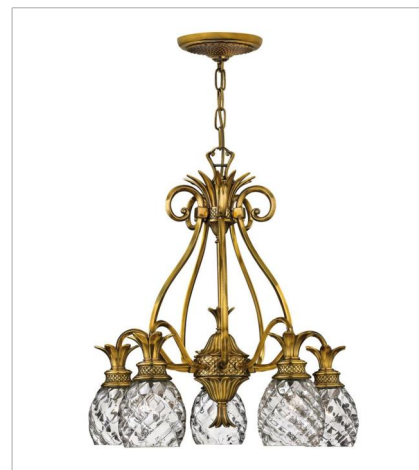

4885BB
MEDIUM SINGLE TIER
22.3" W, 24.5" H
Socketed
5-10w Med. LED, 75w Equiv.