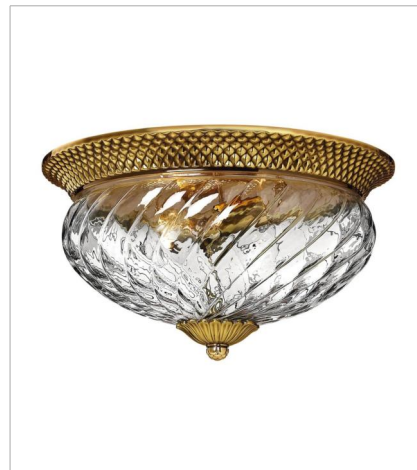

# PLANTATION

A Hinkley classic, the ornate Plantation collection features exceptional pineapple shaped, clear optic glass that makes a noble statement with matching candle sleeves and elaborate, decorative cast detailing.

**FINISH:** Burnished Brass  
**GLASS:** Clear Optic  
**SHADE:** Ivory Silk

**4140BB**  
SINGLE LIGHT SCONCE  
6" W, 14.5" H  
Socketed  
1-5w Cand. LED, 60w Equiv.

**4102BB**  
SMALL FLUSH MOUNT  
12" W, 8" H  
Socketed  
2-7w Med. LED, 60w Equiv.

**4881BB**  
MEDIUM FLUSH MOUNT  
16" W, 8.8" H  
Socketed  
3-10w Med. LED, 60w Equiv.

**5310BB**  
SINGLE LIGHT VANITY  
5" W, 8.8" H  
Socketed  
1-10w Med. LED, 100w Equiv.

**5312BB**  
TWO LIGHT VANITY  
13" W, 8.3" H  
Socketed  
2-10w Med. LED, 100w Equiv.