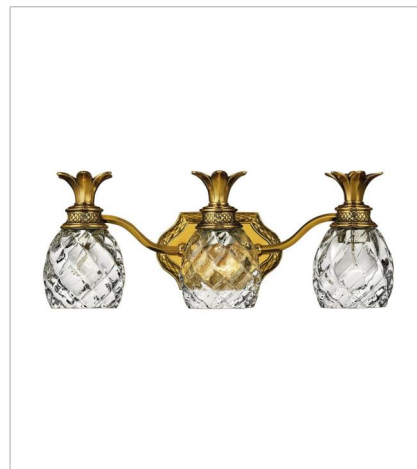

# PLANTATION

A Hinkley classic, the ornate Plantation collection features exceptional pineapple shaped, clear optic glass that makes a noble statement with matching candle sleeves and elaborate, decorative cast detailing.

**FINISH:** Burnished Brass  
**GLASS:** Clear Optic  
**SHADE:** Ivory Silk

**4140BB**  
SINGLE LIGHT SCONCE  
6" W, 14.5" H  
Socketed  
1-5w Cand. LED, 60w Equiv.

**4102BB**  
SMALL FLUSH MOUNT  
12" W, 8" H  
Socketed  
2-7w Med. LED, 60w Equiv.

**4881BB**  
MEDIUM FLUSH MOUNT  
16" W, 8.8" H  
Socketed  
3-10w Med. LED, 60w Equiv.

**5310BB**  
SINGLE LIGHT VANITY  
5" W, 8.8" H  
Socketed  
1-10w Med. LED, 100w Equiv.

**5312BB**  
TWO LIGHT VANITY  
13" W, 8.3" H  
Socketed  
2-10w Med. LED, 100w Equiv.