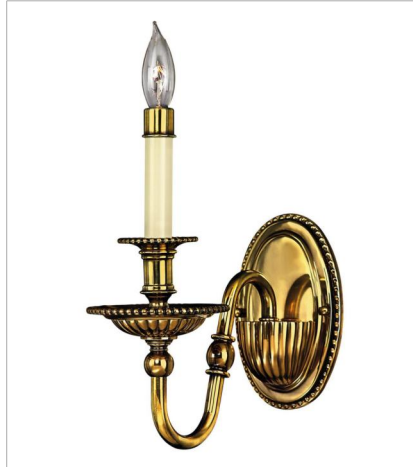

CAMBRIDGE

Cambridge offers classic New England appeal. The solid cast components, brass turnings, beaded ball fonts and clear optic glass reinforce its timeless style. Available in Burnished Brass and Olde Bronze finishes.

FINISH: Burnished Brass
GLASS: Clear Optic
SHADE: Ivory Fabric Hardback

3610BB
TWO LIGHT SCONCE
14.5" W, 18" H
Socketed
2-5w Cand. LED, 60w Equiv.

4410BB
SINGLE LIGHT SCONCE
4.5" W, 10.8" H
Socketed
1-5w Cand. LED, 60w Equiv.

4421OW
OPTIONAL SHADE
5" W, 5" H

4415BB
SMALL SINGLE TIER
25.3" W, 24" H
Socketed
5-5w Cand. LED, 60w Equiv.

4416BB
MEDIUM SINGLE TIER
29" W, 26.3" H
Socketed
6-5w Cand. LED, 60w Equiv.

3612BB
SMALL FLUSH MOUNT
14.5" W, 13" H
Socketed
3-5w Cand. LED, 60w Equiv.

FINISH: Burnished Brass
GLASS: Clear Optic
SHADE: Ivory Fabric Hardback

3613BB
MEDIUM PENDANT
21.3" W, 22.5" H
Socketed
3-5w Cand. LED, 60w Equiv.

3616BB
MEDIUM FLUSH MOUNT
16.3" W, 7.5" H
Socketed
2-7w Med. LED, 60w Equiv.