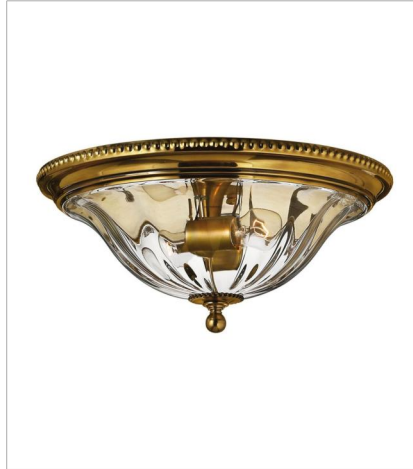

3616BB
MEDIUM FLUSH MOUNT
16.3" W, 7.5" H
Socketed
2-7w Med. LED, 60w Equiv.