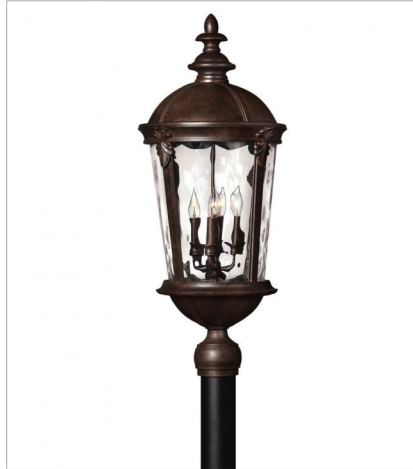

WINDSOR

Windsor combines elegant details and decorative cast detailing into its cast aluminum construction. The River Rock finish and clear water glass add to its majestic style.

FINISH: River Rock
GLASS: Clear Water Glass

1890RK
EXTRA SMALL WALL MOUNT LANTERN
7" W, 12.5" H
Socket
1-75w Med.

1894RK
MEDIUM WALL MOUNT LANTERN
9.5" W, 25.5" H
Socket
3-40w Cand.

1895RK
LARGE WALL MOUNT LANTERN
12.5" W, 32" H
Socket
4-40w Cand.

1898RK
SMALL WALL MOUNT LANTERN
9.5" W, 20.8" H
Socket
3-40w Cand.

1899RK
MEDIUM WALL MOUNT LANTERN
12.5" W, 25.8" H
Socket
4-40w Cand.

1929RK
EXTRA LARGE WALL MOUNT LANTERN
14" W, 42" H
Socket
6-40w Cand.

FINISH: River Rock
GLASS: Clear Water Glass

1892RK
LARGE HANGING LANTERN
12.5" W, 28.5" H
Socket
4-40w Cand.

1891RK
LARGE POST TOP OR PIER MOUN...
12.5" W, 30" H
Socket
4-40w Cand.

1921RK
EXTRA LARGE POST OR PIER MO...
14.3" W, 34.8" H
Socket
6-40w Cand.