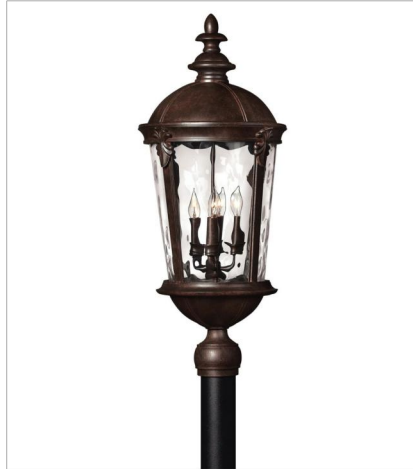

WINDSOR

Windsor combines elegant details and decorative cast detailing into its cast aluminum construction. The River Rock finish and clear water glass add to its majestic style.

FINISH: River Rock
GLASS: Clear Water Glass

1890RK
EXTRA SMALL WALL MOUNT LANTERN
7" W, 12.5" H
Socketed
1-12w Med. LED, 75w Equiv.

1894RK
MEDIUM WALL MOUNT LANTERN
9.5" W, 25.5" H
Socketed
3-5w Cand. LED, 40w Equiv.

1895RK
LARGE WALL MOUNT LANTERN
12.5" W, 32" H
Socketed
4-5w Cand. LED, 40w Equiv.

1898RK
SMALL WALL MOUNT LANTERN
9.5" W, 20.8" H
Socketed
3-5w Cand. LED, 40w Equiv.

1899RK
MEDIUM WALL MOUNT LANTERN
12.5" W, 25.8" H
Socketed
4-5w Cand. LED, 40w Equiv.

1929RK
DOUBLE XL WALL MOUNT LANTERN
14" W, 42" H
Socketed
6-5w Cand. LED, 40w Equiv.

FINISH: River Rock
GLASS: Clear Water Glass

1892RK
LARGE HANGING LANTERN
12.5" W, 28.5" H
Socketed
4-5w Cand. LED, 40w Equiv.

1891RK
LARGE POST TOP OR PIER MOUN...
12.5" W, 30" H
Socketed
4-5w Cand. LED, 40w Equiv.