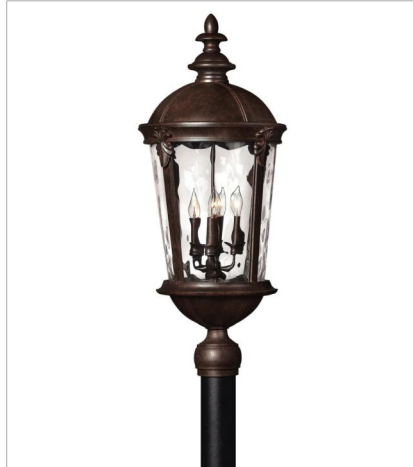

WINDSOR

Windsor combines elegant details and decorative cast detailing into its cast aluminum construction. The River Rock finish and clear water glass add to its majestic style.

FINISH: River Rock
GLASS: Clear Water Glass

1890RK
EXTRA SMALL WALL MOUNT LANTERN
7" W, 12.5" H
Socketed
1-12w Med. LED, 75w Equiv.

1894RK
MEDIUM WALL MOUNT LANTERN
9.5" W, 25.5" H
Socketed
3-5w Cand. LED, 40w Equiv.

1895RK
LARGE WALL MOUNT LANTERN
12.5" W, 32" H
Socketed
4-5w Cand. LED, 40w Equiv.

1898RK
SMALL WALL MOUNT LANTERN
9.5" W, 20.8" H
Socketed
3-5w Cand. LED, 40w Equiv.

1899RK
MEDIUM WALL MOUNT LANTERN
12.5" W, 25.8" H
Socketed
4-5w Cand. LED, 40w Equiv.

1929RK
DOUBLE XL WALL MOUNT LANTERN
14" W, 42" H
Socketed
6-5w Cand. LED, 40w Equiv.

FINISH: River Rock
GLASS: Clear Water Glass

1892RK
LARGE HANGING LANTERN
12.5" W, 28.5" H
Socketed
4-5w Cand. LED, 40w Equiv.

1891RK
LARGE POST TOP OR PIER MOUN...
12.5" W, 30" H
Socketed
4-5w Cand. LED, 40w Equiv.