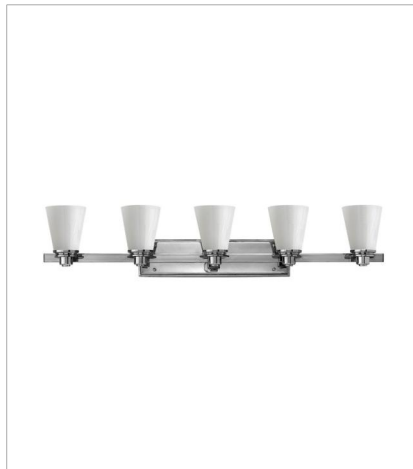

# AVON

Avon's updated traditional style features a clean, minimalist design with cast detailing. Available in Chrome, Brushed Nickel and Buckeye Bronze finishes.

**FINISH:** Chrome  
**GLASS:** Cased Opal

**5550CM**  
SINGLE LIGHT VANITY  
7.3" W, 7.5" H  
LED Lamp, Socket  
1-14w Med. LED, 100w Equiv. OR 1-100w  
Incan.

**5552CM**  
TWO LIGHT VANITY  
14.5" W, 8" H  
LED Lamp  
2-14w Med. LED, 100w Equiv.

**5553CM**  
THREE LIGHT VANITY  
23" W, 8" H  
LED Lamp  
3-14w Med. LED, 100w Equiv.

**5554CM**  
FOUR LIGHT VANITY  
31.8" W, 8" H  
LED Lamp  
4-14w Med. LED, 100w Equiv.

**5555CM**  
FIVE LIGHT VANITY  
40.3" W, 8" H  
LED Lamp, Socket  
5-14w Med. LED, 100w Equiv. OR 5-100w  
Incan.

**5556CM**  
SIX LIGHT VANITY  
48" W, 8" H  
LED Lamp  
6-14w Med. LED, 100w Equiv.