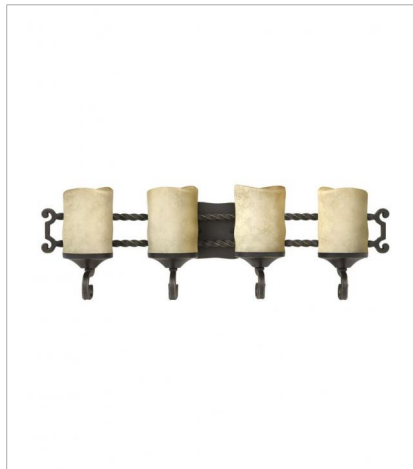

5544OL
FOUR LIGHT VANITY
29.3" W, 8.8" H
Socket
4-100w Incan. & 4-100w Incan.