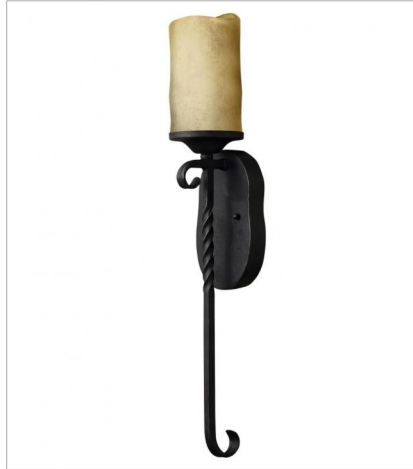

# CASA

Casa makes the most of its fine details: clear seedy glass, twisted wrought iron and hand-forged scrollwork in an Olde Black finish complete its rustic-chic appeal with a Southwestern flair.

**FINISH:** Olde Black  
**GLASS:** Antique Scavo, Light Etched Amber

**4010OL**  
SINGLE LIGHT SCONCE  
5" W, 10.8" H  
Socket  
1-100w Med.

**4300OL**  
SINGLE LIGHT SCONCE  
5" W, 24" H  
Socket  
1-100w Med.

**5542OL**  
TWO LIGHT VANITY  
15.8" W, 8.8" H  
Socket  
2-100w Incan. & 2-100w Incan.

# CASA

Casa makes the most of its fine details: clear seeded glass, twisted wrought iron and hand-forged scrollwork in an Olde Black finish complete its rustic-chic appeal with a Southwestern flair.

**FINISH:** Olde Black  
**GLASS:** Antique Scavo, Light Etched Amber