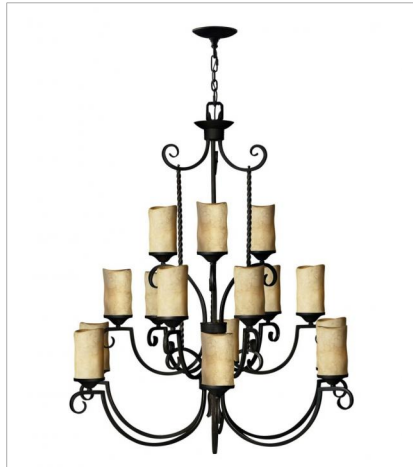

4019OL
EXTRA LARGE THREE TIER
42" W, 46.3" H
Socket
15-60w Med.