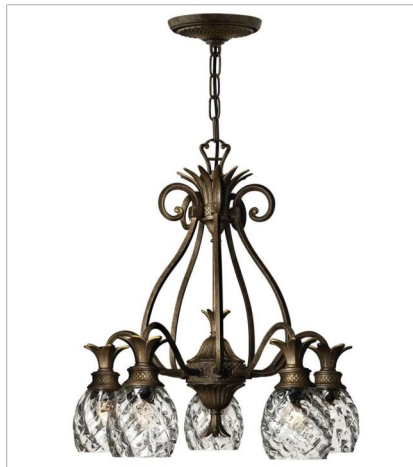

# PLANTATION

A Hinkley classic, the ornate Plantation collection features exceptional pineapple-shaped, clear optic glass that makes a noble statement. The elaborate, decorative cast detailing is accentuated by its lush finish.

**FINISH:** Pearl Bronze  
**GLASS:** Clear Optic, Inside Etched  
Amber Optic  
**SHADE:** Ivory Silk

**4140PZ**  
SINGLE LIGHT SCONCE  
6" W, 14.5" H  
LED Lamp  
1-5w Cand. LED, 60w Equiv.

**5310PZ**  
SINGLE LIGHT SCONCE  
5" W, 8.8" H  
LED Lamp  
1-10w Med. LED, 100w Equiv.

**2222PZ**  
LARGE PENDANT  
12.5" W, 28.5" H  
LED Lamp, Socket  
4-5w Cand. LED, 40w Equiv. or 4-40w Cand.

**4103PZ**  
SMALL SINGLE TIER  
13" W, 19" H  
LED Lamp, Socket  
3-5w Cand. LED, 60w Equiv. or 3-60w Cand.