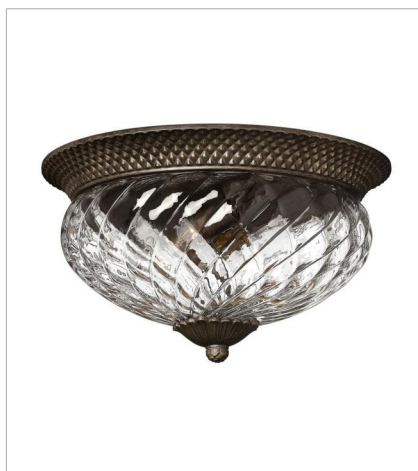

4881PZ
MEDIUM FLUSH MOUNT
16" W, 8.8" H
LED Lamp
3-10w Med. LED, 60w Equiv.