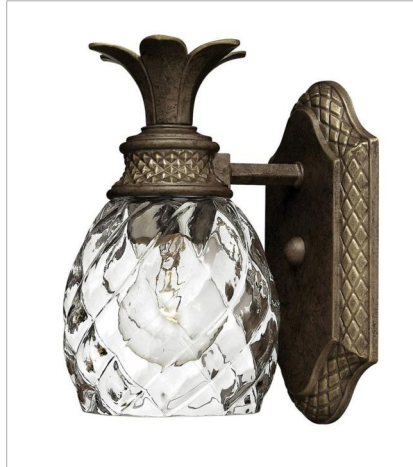

# PLANTATION

A Hinkley classic, the ornate Plantation collection features exceptional pineapple-shaped, clear optic glass that makes a noble statement. The elaborate, decorative cast detailing is accentuated by its lush finish.

**FINISH:** Pearl Bronze  
**GLASS:** Clear Optic, Inside Etched  
Amber Optic  
**SHADE:** Ivory Silk

**4140PZ**  
SINGLE LIGHT SCONCE  
6" W, 14.5" H  
LED Lamp  
1-5w Cand. LED, 60w Equiv.

**5310PZ**  
SINGLE LIGHT SCONCE  
5" W, 8.8" H  
LED Lamp  
1-10w Med. LED, 100w Equiv.