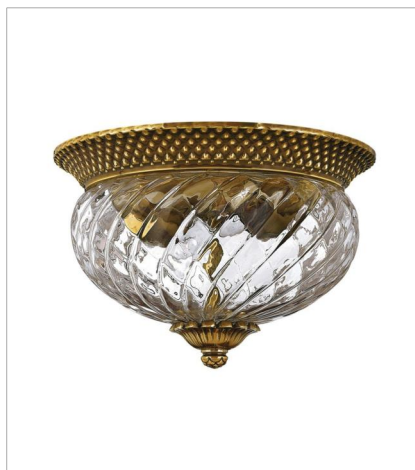

PLANTATION

A Hinkley classic, the ornate Plantation collection features exceptional pineapple-shaped, clear optic glass that makes a noble statement. The elaborate, decorative cast detailing is accentuated by its lush finish.

FINISH: Burnished Brass
GLASS: Clear Optic
SHADE: Ivory Silk

4140BB
SINGLE LIGHT SCONCE
6" W, 14.5" H
Socketed
1-5w Cand. LED, 60w Equiv.

4102BB
SMALL FLUSH MOUNT
12" W, 8" H
Socketed
2-7w Med. LED, 60w Equiv.

4881BB
MEDIUM FLUSH MOUNT
16" W, 8.8" H
Socketed
3-10w Med. LED, 60w Equiv.

5310BB
SINGLE LIGHT VANITY
5" W, 8.8" H
Socketed
1-10w Med. LED, 100w Equiv.

5312BB
TWO LIGHT VANITY
13" W, 8.3" H
Socketed
2-10w Med. LED, 100w Equiv.

5313BB
THREE LIGHT VANITY
21" W, 8.3" H
Socketed
3-10w Med. LED, 100w Equiv.

PLANTATION

A Hinkley classic, the ornate Plantation collection features exceptional pineapple-shaped, clear optic glass that makes a noble statement. The elaborate, decorative cast detailing is accentuated by its lush finish.