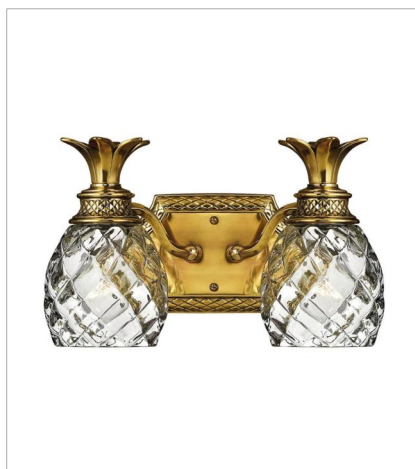

PLANTATION

A Hinkley classic, the ornate Plantation collection features exceptional pineapple-shaped, clear optic glass that makes a noble statement. The elaborate, decorative cast detailing is accentuated by its lush finish.

FINISH: Burnished Brass
GLASS: Clear Optic
SHADE: Ivory Silk

4140BB
SINGLE LIGHT SCONCE
6" W, 14.5" H
Socketed
1-5w Cand. LED, 60w Equiv.

4102BB
SMALL FLUSH MOUNT
12" W, 8" H
Socketed
2-7w Med. LED, 60w Equiv.

4881BB
MEDIUM FLUSH MOUNT
16" W, 8.8" H
Socketed
3-10w Med. LED, 60w Equiv.

5310BB
SINGLE LIGHT VANITY
5" W, 8.8" H
Socketed
1-10w Med. LED, 100w Equiv.

5312BB
TWO LIGHT VANITY
13" W, 8.3" H
Socketed
2-10w Med. LED, 100w Equiv.

5313BB
THREE LIGHT VANITY
21" W, 8.3" H
Socketed
3-10w Med. LED, 100w Equiv.

PLANTATION

A Hinkley classic, the ornate Plantation collection features exceptional pineapple-shaped, clear optic glass that makes a noble statement. The elaborate, decorative cast detailing is accentuated by its lush finish.