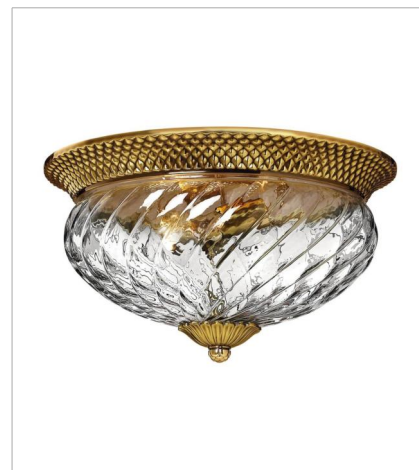

PLANTATION

A Hinkley classic, the ornate Plantation collection features exceptional pineapple-shaped, clear optic glass that makes a noble statement. The elaborate, decorative cast detailing is accentuated by its lush finish.

FINISH: Burnished Brass
GLASS: Clear Optic
SHADE: Ivory Silk

4140BB
SINGLE LIGHT SCONCE
6" W, 14.5" H
Socketed
1-5w Cand. LED, 60w Equiv.

4102BB
SMALL FLUSH MOUNT
12" W, 8" H
Socketed
2-7w Med. LED, 60w Equiv.

4881BB
MEDIUM FLUSH MOUNT
16" W, 8.8" H
Socketed
3-10w Med. LED, 60w Equiv.

5310BB
SINGLE LIGHT VANITY
5" W, 8.8" H
Socketed
1-10w Med. LED, 100w Equiv.

5312BB
TWO LIGHT VANITY
13" W, 8.3" H
Socketed
2-10w Med. LED, 100w Equiv.

5313BB
THREE LIGHT VANITY
21" W, 8.3" H
Socketed
3-10w Med. LED, 100w Equiv.

PLANTATION

A Hinkley classic, the ornate Plantation collection features exceptional pineapple-shaped, clear optic glass that makes a noble statement. The elaborate, decorative cast detailing is accentuated by its lush finish.