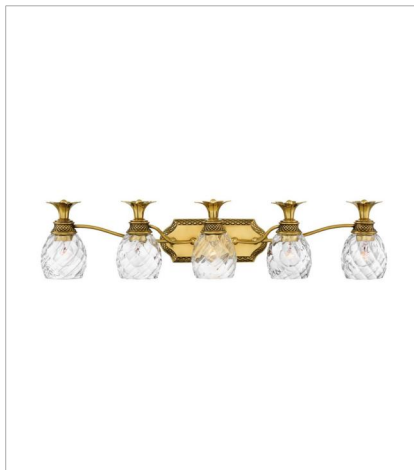

PLANTATION

A Hinkley classic, the ornate Plantation collection features exceptional pineapple-shaped, clear optic glass that makes a noble statement. The elaborate, decorative cast detailing is accentuated by its lush finish.

FINISH: Burnished Brass
GLASS: Clear Optic
SHADE: Ivory Silk

4140BB
SINGLE LIGHT SCONCE
6" W, 14.5" H
Socketed
1-5w Cand. LED, 60w Equiv.

4102BB
SMALL FLUSH MOUNT
12" W, 8" H
Socketed
2-7w Med. LED, 60w Equiv.

5313BB
THREE LIGHT VANITY
21" W, 8.3" H
Socketed
3-10w Med. LED, 100w Equiv.

PLANTATION

A Hinkley classic, the ornate Plantation collection features exceptional pineapple-shaped, clear optic glass that makes a noble statement. The elaborate, decorative cast detailing is accentuated by its lush finish.

FINISH: Burnished Brass
GLASS: Clear Optic
SHADE: Ivory Silk

5314BB
FOUR LIGHT VANITY
29" W, 8.3" H
Socketed
4-10w Med. LED, 100w Equiv.

5315BB
FIVE LIGHT VANITY
37" W, 8.3" H
Socketed
5-10w Med. LED, 100w Equiv.