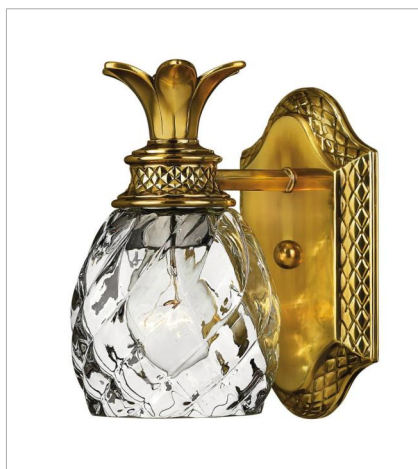

PLANTATION

A Hinkley classic, the ornate Plantation collection features exceptional pineapple-shaped, clear optic glass that makes a noble statement. The elaborate, decorative cast detailing is accentuated by its lush finish.

FINISH: Burnished Brass
GLASS: Clear Optic
SHADE: Ivory Silk

4140BB
SINGLE LIGHT SCONCE
6" W, 14.5" H
Socketed
1-5w Cand. LED, 60w Equiv.

4102BB
SMALL FLUSH MOUNT
12" W, 8" H
Socketed
2-7w Med. LED, 60w Equiv.

4881BB
MEDIUM FLUSH MOUNT
16" W, 8.8" H
Socketed
3-10w Med. LED, 60w Equiv.

5310BB
SINGLE LIGHT VANITY
5" W, 8.8" H
Socketed
1-10w Med. LED, 100w Equiv.

5312BB
TWO LIGHT VANITY
13" W, 8.3" H
Socketed
2-10w Med. LED, 100w Equiv.

5313BB
THREE LIGHT VANITY
21" W, 8.3" H
Socketed
3-10w Med. LED, 100w Equiv.

PLANTATION

A Hinkley classic, the ornate Plantation collection features exceptional pineapple-shaped, clear optic glass that makes a noble statement. The elaborate, decorative cast detailing is accentuated by its lush finish.