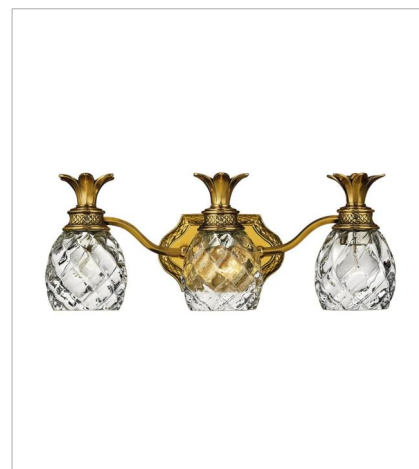

PLANTATION

A Hinkley classic, the ornate Plantation collection features exceptional pineapple-shaped, clear optic glass that makes a noble statement. The elaborate, decorative cast detailing is accentuated by its lush finish.

FINISH: Burnished Brass
GLASS: Clear Optic
SHADE: Ivory Silk

4140BB
SINGLE LIGHT SCONCE
6" W, 14.5" H
Socketed
1-5w Cand. LED, 60w Equiv.

4102BB
SMALL FLUSH MOUNT
12" W, 8" H
Socketed
2-7w Med. LED, 60w Equiv.

4881BB
MEDIUM FLUSH MOUNT
16" W, 8.8" H
Socketed
3-10w Med. LED, 60w Equiv.

5310BB
SINGLE LIGHT VANITY
5" W, 8.8" H
Socketed
1-10w Med. LED, 100w Equiv.

5312BB
TWO LIGHT VANITY
13" W, 8.3" H
Socketed
2-10w Med. LED, 100w Equiv.

5313BB
THREE LIGHT VANITY
21" W, 8.3" H
Socketed
3-10w Med. LED, 100w Equiv.

PLANTATION

A Hinkley classic, the ornate Plantation collection features exceptional pineapple-shaped, clear optic glass that makes a noble statement. The elaborate, decorative cast detailing is accentuated by its lush finish.