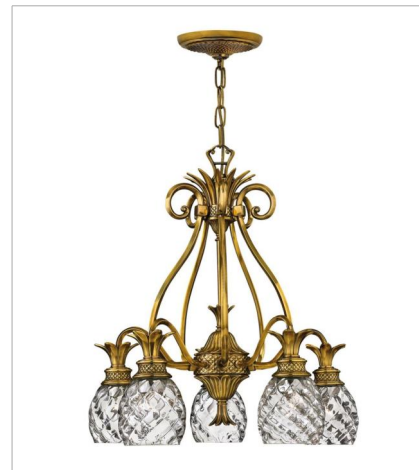

PLANTATION

A Hinkley classic, the ornate Plantation collection features exceptional pineapple-shaped, clear optic glass that makes a noble statement. The elaborate, decorative cast detailing is accentuated by its lush finish.

FINISH: Burnished Brass
GLASS: Clear Optic
SHADE: Ivory Silk

4140BB
SINGLE LIGHT SCONCE
6" W, 14.5" H
Socketed
1-5w Cand. LED, 60w Equiv.

4102BB
SMALL FLUSH MOUNT
12" W, 8" H
Socketed
2-7w Med. LED, 60w Equiv.

5313BB
THREE LIGHT VANITY
21" W, 8.3" H
Socketed
3-10w Med. LED, 100w Equiv.

PLANTATION

A Hinkley classic, the ornate Plantation collection features exceptional pineapple-shaped, clear optic glass that makes a noble statement. The elaborate, decorative cast detailing is accentuated by its lush finish.

FINISH: Burnished Brass
GLASS: Clear Optic
SHADE: Ivory Silk

5314BB
FOUR LIGHT VANITY
29" W, 8.3" H
Socketed
4-10w Med. LED, 100w Equiv.

5315BB
FIVE LIGHT VANITY
37" W, 8.3" H
Socketed
5-10w Med. LED, 100w Equiv.