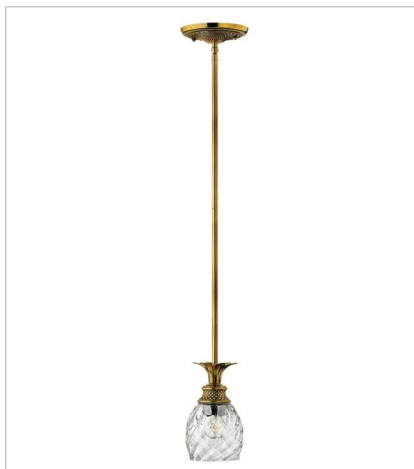

5317BB
SMALL PENDANT
5" W, 8.3" H
Socketed
7-10w Med. LED, 100w Equiv.

HINKLEY

HINKLEY
33000 Pin Oak Parkway
Avon Lake, OH 44012

PHONE: (440) 653-5500
Toll Free: 1 (800) 446-5539

hinkley.com