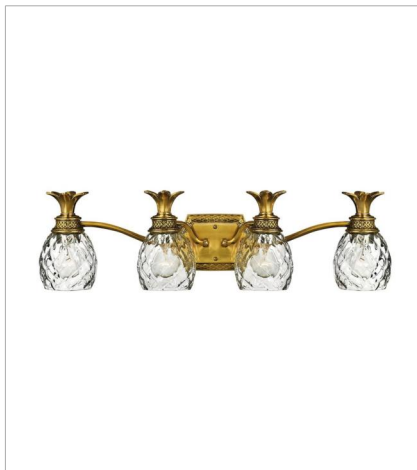

PLANTATION

A Hinkley classic, the ornate Plantation collection features exceptional pineapple-shaped, clear optic glass that makes a noble statement. The elaborate, decorative cast detailing is accentuated by its lush finish.

FINISH: Burnished Brass
GLASS: Clear Optic
SHADE: Ivory Silk

5314BB
FOUR LIGHT VANITY
29" W, 8.3" H
Socketed
4-10w Med. LED, 100w Equiv.