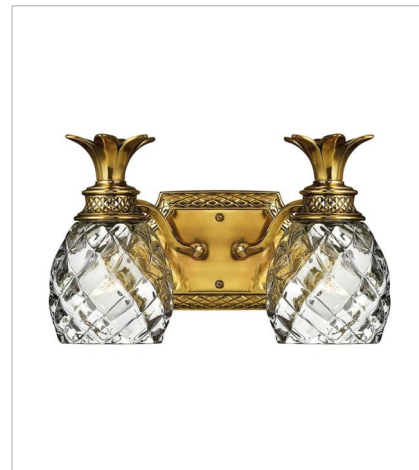

PLANTATION

A Hinkley classic, the ornate Plantation collection features exceptional pineapple-shaped, clear optic glass that makes a noble statement. The elaborate, decorative cast detailing is accentuated by its lush finish.

FINISH: Burnished Brass
GLASS: Clear Optic
SHADE: Ivory Silk

4140BB
SINGLE LIGHT SCONCE
6" W, 14.5" H
Socketed
1-5w Cand. LED, 60w Equiv.

5310BB
SINGLE LIGHT VANITY
5" W, 8.8" H
Socketed
1-10w Med. LED, 100w Equiv.

A Hinkley classic, the ornate Plantation collection features exceptional pineapple-shaped, clear optic glass that makes a noble statement. The elaborate, decorative cast detailing is accentuated by its lush finish.