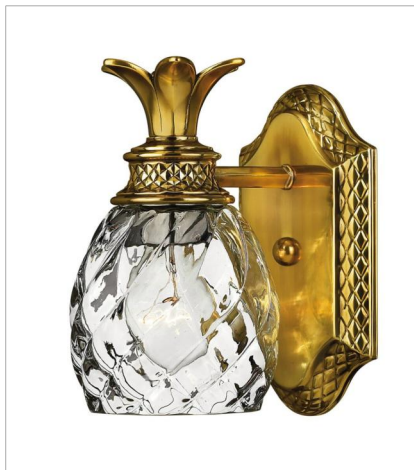

PLANTATION

A Hinkley classic, the ornate Plantation collection features exceptional pineapple-shaped, clear optic glass that makes a noble statement. The elaborate, decorative cast detailing is accentuated by its lush finish.

FINISH: Burnished Brass
GLASS: Clear Optic
SHADE: Ivory Silk

4140BB
SINGLE LIGHT SCONCE
6" W, 14.5" H
Socketed
1-5w Cand. LED, 60w Equiv.

5310BB
SINGLE LIGHT VANITY
5" W, 8.8" H
Socketed
1-10w Med. LED, 100w Equiv.

A Hinkley classic, the ornate Plantation collection features exceptional pineapple-shaped, clear optic glass that makes a noble statement. The elaborate, decorative cast detailing is accentuated by its lush finish.

FINISH: Burnished Brass
GLASS: Clear Optic
SHADE: Ivory Silk

4885BB
MEDIUM SINGLE TIER
22.3" W, 24.5" H
Socketed
5-10w Med. LED, 75w Equiv.

4886BB
LARGE SINGLE TIER
28" W, 33" H
Socketed
7-5w Cand. LED, 60w Equiv.