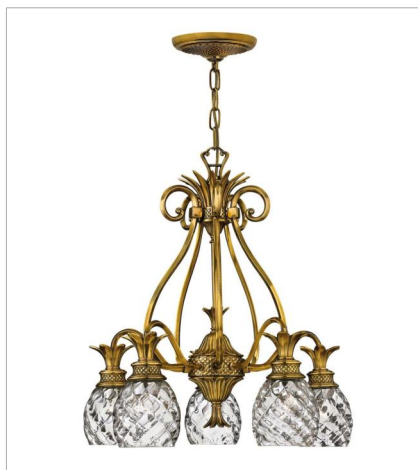

PLANTATION

A Hinkley classic, the ornate Plantation collection features exceptional pineapple-shaped, clear optic glass that makes a noble statement. The elaborate, decorative cast detailing is accentuated by its lush finish.

FINISH: Burnished Brass
GLASS: Clear Optic
SHADE: Ivory Silk

4885BB
MEDIUM SINGLE TIER
22.3" W, 24.5" H
Socketed
5-10w Med. LED, 75w Equiv.