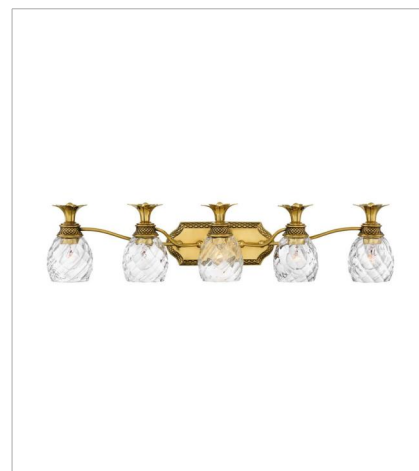

PLANTATION

A Hinkley classic, the ornate Plantation collection features exceptional pineapple-shaped, clear optic glass that makes a noble statement. The elaborate, decorative cast detailing is accentuated by its lush finish.

FINISH: Burnished Brass
GLASS: Clear Optic
SHADE: Ivory Silk

4140BB
SINGLE LIGHT SCONCE
6" W, 14.5" H
Socketed
1-5w Cand. LED, 60w Equiv.

5310BB
SINGLE LIGHT VANITY
5" W, 8.8" H
Socketed
1-10w Med. LED, 100w Equiv.

5312BB
TWO LIGHT VANITY
13" W, 8.3" H
Socketed
2-10w Med. LED, 100w Equiv.

5313BB
THREE LIGHT VANITY
21" W, 8.3" H
Socketed
3-10w Med. LED, 100w Equiv.

5314BB
FOUR LIGHT VANITY
29" W, 8.3" H
Socketed
4-10w Med. LED, 100w Equiv.

A Hinkley classic, the ornate Plantation collection features exceptional pineapple-shaped, clear optic glass that makes a noble statement. The elaborate, decorative cast detailing is accentuated by its lush finish.