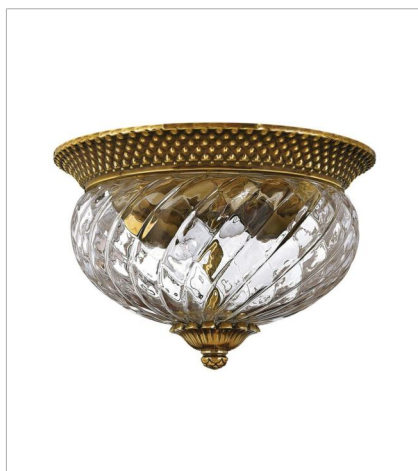

4102BB
SMALL FLUSH MOUNT
12" W, 8" H
Socketed
2-7w Med. LED, 60w Equiv.