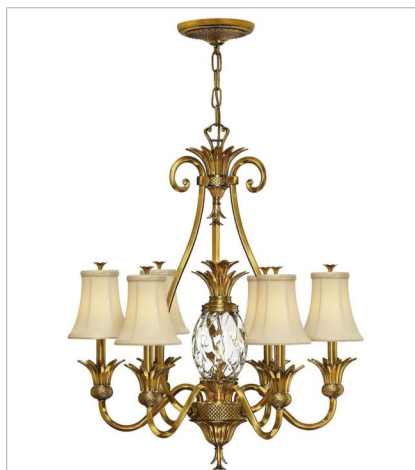

4886BB
LARGE SINGLE TIER
28" W, 33" H
Socketed
7-5w Cand. LED, 60w Equiv.