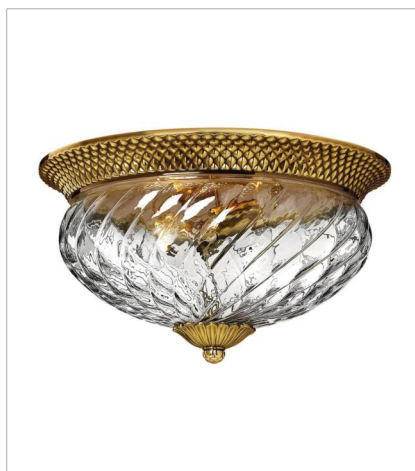

4881BB
MEDIUM FLUSH MOUNT
16" W, 8.8" H
Socketed
3-10w Med. LED, 60w Equiv.

HINKLEY

HINKLEY
33000 Pin Oak Parkway
Avon Lake, OH 44012

PHONE: (440) 653-5500
Toll Free: 1 (800) 446-5539

hinkley.com