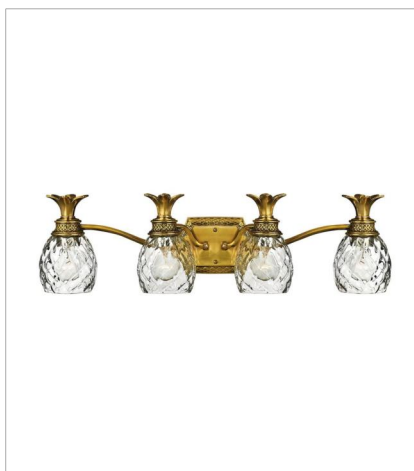

PLANTATION

A Hinkley classic, the ornate Plantation collection features exceptional pineapple-shaped, clear optic glass that makes a noble statement. The elaborate, decorative cast detailing is accentuated by its lush finish.

FINISH: Burnished Brass
GLASS: Clear Optic
SHADE: Ivory Silk

4140BB
SINGLE LIGHT SCONCE
6" W, 14.5" H
Socketed
1-5w Cand. LED, 60w Equiv.

5310BB
SINGLE LIGHT VANITY
5" W, 8.8" H
Socketed
1-10w Med. LED, 100w Equiv.

5312BB
TWO LIGHT VANITY
13" W, 8.3" H
Socketed
2-10w Med. LED, 100w Equiv.

5313BB
THREE LIGHT VANITY
21" W, 8.3" H
Socketed
3-10w Med. LED, 100w Equiv.

5314BB
FOUR LIGHT VANITY
29" W, 8.3" H
Socketed
4-10w Med. LED, 100w Equiv.

A Hinkley classic, the ornate Plantation collection features exceptional pineapple-shaped, clear optic glass that makes a noble statement. The elaborate, decorative cast detailing is accentuated by its lush finish.