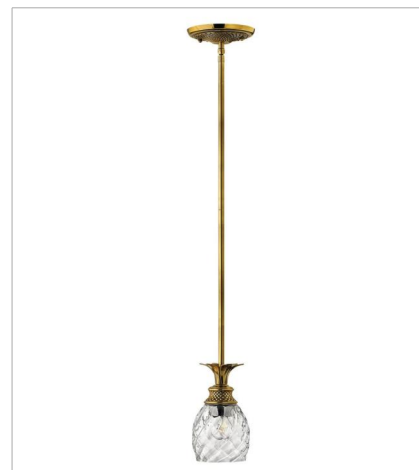

PLANTATION

A Hinkley classic, the ornate Plantation collection features exceptional pineapple-shaped, clear optic glass that makes a noble statement. The elaborate, decorative cast detailing is accentuated by its lush finish.

FINISH: Burnished Brass
GLASS: Clear Optic
SHADE: Ivory Silk

4140BB
SINGLE LIGHT SCONCE
6" W, 14.5" H
Socketed
1-5w Cand. LED, 60w Equiv.

5310BB
SINGLE LIGHT VANITY
5" W, 8.8" H
Socketed
1-10w Med. LED, 100w Equiv.

A Hinkley classic, the ornate Plantation collection features exceptional pineapple-shaped, clear optic glass that makes a noble statement. The elaborate, decorative cast detailing is accentuated by its lush finish.

FINISH: Burnished Brass
GLASS: Clear Optic
SHADE: Ivory Silk

4885BB
MEDIUM SINGLE TIER
22.3" W, 24.5" H
Socketed
5-10w Med. LED, 75w Equiv.

4886BB
LARGE SINGLE TIER
28" W, 33" H
Socketed
7-5w Cand. LED, 60w Equiv.