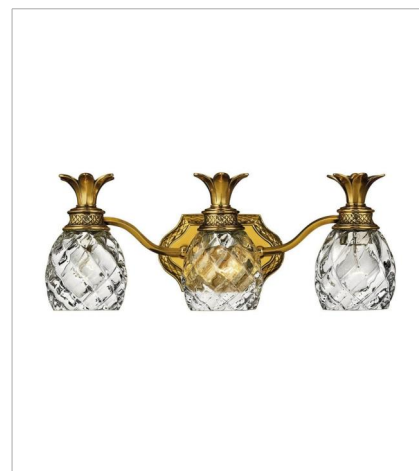

PLANTATION

A Hinkley classic, the ornate Plantation collection features exceptional pineapple-shaped, clear optic glass that makes a noble statement. The elaborate, decorative cast detailing is accentuated by its lush finish.

FINISH: Burnished Brass
GLASS: Clear Optic
SHADE: Ivory Silk

4140BB
SINGLE LIGHT SCONCE
6" W, 14.5" H
LED Lamp
1-5w Cand. LED, 60w Equiv.

4102BB
SMALL FLUSH MOUNT
12" W, 8" H
LED Lamp
2-7w Med. LED, 60w Equiv.

4881BB
MEDIUM FLUSH MOUNT
16" W, 8.8" H
LED Lamp
3-10w Med. LED, 60w Equiv.

5310BB
SINGLE LIGHT VANITY
5" W, 8.8" H
LED Lamp
1-10w Med. LED, 100w Equiv.

5312BB
TWO LIGHT VANITY
13" W, 8.3" H
LED Lamp
2-10w Med. LED, 100w Equiv.

A Hinkley classic, the ornate Plantation collection features exceptional pineapple-shaped, clear optic glass that makes a noble statement. The elaborate, decorative cast detailing is accentuated by its lush finish.