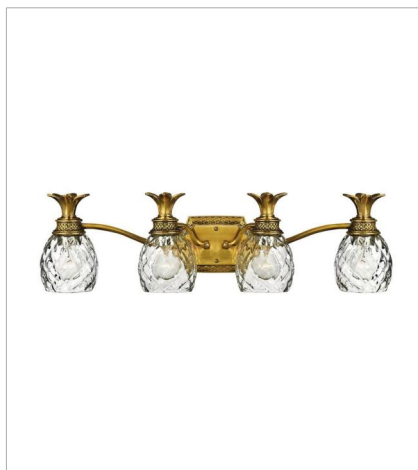

PLANTATION

A Hinkley classic, the ornate Plantation collection features exceptional pineapple-shaped, clear optic glass that makes a noble statement. The elaborate, decorative cast detailing is accentuated by its lush finish.

FINISH: Burnished Brass
GLASS: Clear Optic
SHADE: Ivory Silk

5314BB
FOUR LIGHT VANITY
29" W, 8.3" H
LED Lamp
4-10w Med. LED, 100w Equiv.