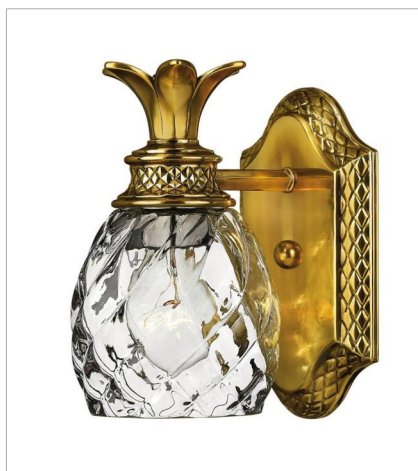

PLANTATION

A Hinkley classic, the ornate Plantation collection features exceptional pineapple-shaped, clear optic glass that makes a noble statement. The elaborate, decorative cast detailing is accentuated by its lush finish.

FINISH: Burnished Brass
GLASS: Clear Optic
SHADE: Ivory Silk

4140BB
SINGLE LIGHT SCONCE
6" W, 14.5" H
LED Lamp
1-5w Cand. LED, 60w Equiv.

4102BB
SMALL FLUSH MOUNT
12" W, 8" H
LED Lamp
2-7w Med. LED, 60w Equiv.

4881BB
MEDIUM FLUSH MOUNT
16" W, 8.8" H
LED Lamp
3-10w Med. LED, 60w Equiv.

5310BB
SINGLE LIGHT VANITY
5" W, 8.8" H
LED Lamp
1-10w Med. LED, 100w Equiv.

5312BB
TWO LIGHT VANITY
13" W, 8.3" H
LED Lamp
2-10w Med. LED, 100w Equiv.

A Hinkley classic, the ornate Plantation collection features exceptional pineapple-shaped, clear optic glass that makes a noble statement. The elaborate, decorative cast detailing is accentuated by its lush finish.