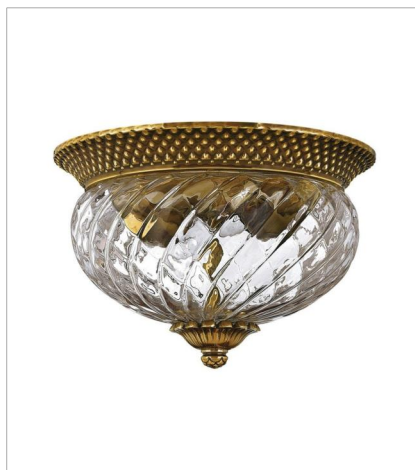

PLANTATION

A Hinkley classic, the ornate Plantation collection features exceptional pineapple-shaped, clear optic glass that makes a noble statement. The elaborate, decorative cast detailing is accentuated by its lush finish.

FINISH: Burnished Brass
GLASS: Clear Optic
SHADE: Ivory Silk

4140BB
SINGLE LIGHT SCONCE
6" W, 14.5" H
LED Lamp
1-5w Cand. LED, 60w Equiv.

4102BB
SMALL FLUSH MOUNT
12" W, 8" H
LED Lamp
2-7w Med. LED, 60w Equiv.

4881BB
MEDIUM FLUSH MOUNT
16" W, 8.8" H
LED Lamp
3-10w Med. LED, 60w Equiv.

5310BB
SINGLE LIGHT VANITY
5" W, 8.8" H
LED Lamp
1-10w Med. LED, 100w Equiv.

5312BB
TWO LIGHT VANITY
13" W, 8.3" H
LED Lamp
2-10w Med. LED, 100w Equiv.

A Hinkley classic, the ornate Plantation collection features exceptional pineapple-shaped, clear optic glass that makes a noble statement. The elaborate, decorative cast detailing is accentuated by its lush finish.