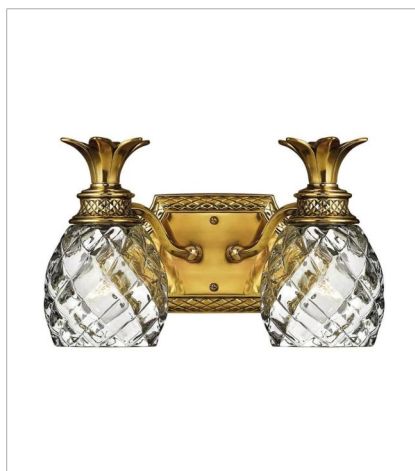

PLANTATION

A Hinkley classic, the ornate Plantation collection features exceptional pineapple-shaped, clear optic glass that makes a noble statement. The elaborate, decorative cast detailing is accentuated by its lush finish.

FINISH: Burnished Brass
GLASS: Clear Optic
SHADE: Ivory Silk

4140BB
SINGLE LIGHT SCONCE
6" W, 14.5" H
LED Lamp
1-5w Cand. LED, 60w Equiv.

4102BB
SMALL FLUSH MOUNT
12" W, 8" H
LED Lamp
2-7w Med. LED, 60w Equiv.

4881BB
MEDIUM FLUSH MOUNT
16" W, 8.8" H
LED Lamp
3-10w Med. LED, 60w Equiv.

5310BB
SINGLE LIGHT VANITY
5" W, 8.8" H
LED Lamp
1-10w Med. LED, 100w Equiv.

5312BB
TWO LIGHT VANITY
13" W, 8.3" H
LED Lamp
2-10w Med. LED, 100w Equiv.

A Hinkley classic, the ornate Plantation collection features exceptional pineapple-shaped, clear optic glass that makes a noble statement. The elaborate, decorative cast detailing is accentuated by its lush finish.