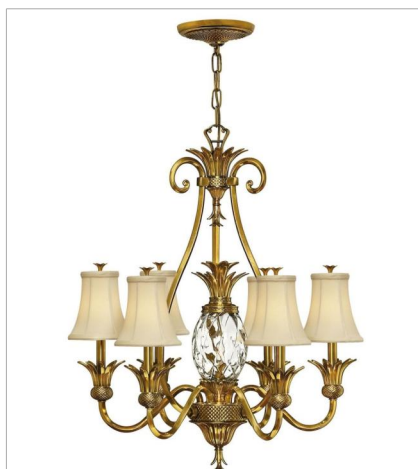

4886BB
LARGE SINGLE TIER
28" W, 33" H
LED Lamp
7-5w Cand. LED, 60w Equiv.