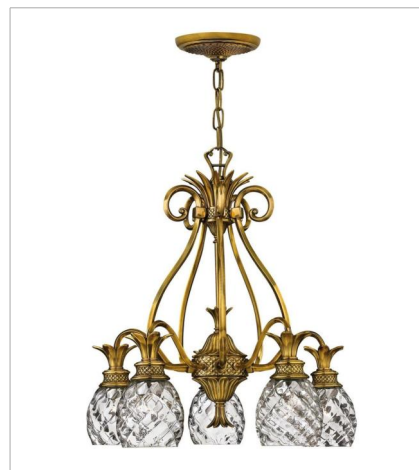

PLANTATION

A Hinkley classic, the ornate Plantation collection features exceptional pineapple-shaped, clear optic glass that makes a noble statement. The elaborate, decorative cast detailing is accentuated by its lush finish.

FINISH: Burnished Brass
GLASS: Clear Optic
SHADE: Ivory Silk

4140BB
SINGLE LIGHT SCONCE
6" W, 14.5" H
LED Lamp
1-5w Cand. LED, 60w Equiv.

4102BB
SMALL FLUSH MOUNT
12" W, 8" H
LED Lamp
2-7w Med. LED, 60w Equiv.

A Hinkley classic, the ornate Plantation collection features exceptional pineapple-shaped, clear optic glass that makes a noble statement. The elaborate, decorative cast detailing is accentuated by its lush finish.

FINISH: Burnished Brass
GLASS: Clear Optic
SHADE: Ivory Silk

5314BB
FOUR LIGHT VANITY
29" W, 8.3" H
LED Lamp
4-10w Med. LED, 100w Equiv.

5315BB
FIVE LIGHT VANITY
37" W, 8.3" H
LED Lamp
5-10w Med. LED, 100w Equiv.