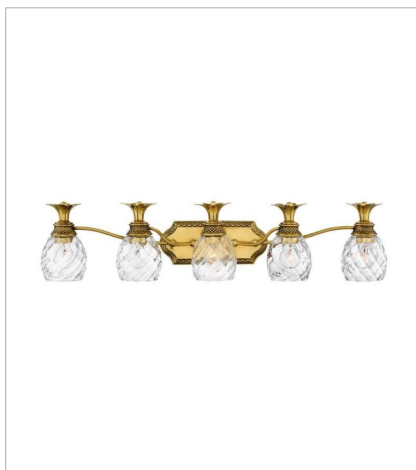

5315BB
FIVE LIGHT VANITY
37" W, 8.3" H
LED Lamp
5-10w Med. LED, 100w Equiv.