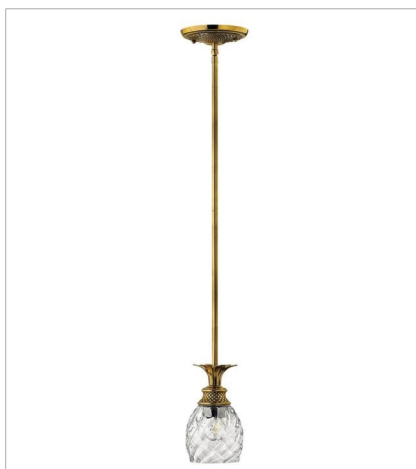

5317BB
SMALL PENDANT
5" W, 8.3" H
LED Lamp
7-10w Med. LED, 100w Equiv.

HINKLEY

HINKLEY
33000 Pin Oak Parkway
Avon Lake, OH 44012

PHONE: (440) 653-5500
Toll Free: 1 (800) 446-5539

hinkley.com