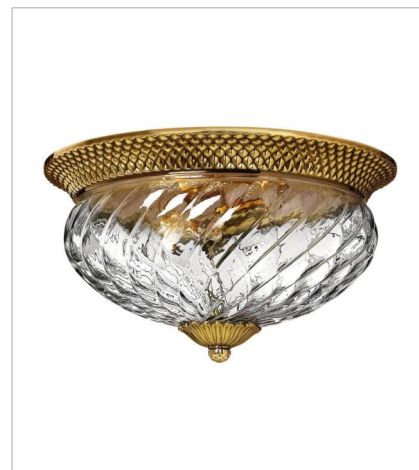

PLANTATION

A Hinkley classic, the ornate Plantation collection features exceptional pineapple-shaped, clear optic glass that makes a noble statement. The elaborate, decorative cast detailing is accentuated by its lush finish.

FINISH: Burnished Brass
GLASS: Clear Optic
SHADE: Ivory Silk

4140BB
SINGLE LIGHT SCONCE
6" W, 14.5" H
LED Lamp
1-5w Cand. LED, 60w Equiv.

4102BB
SMALL FLUSH MOUNT
12" W, 8" H
LED Lamp
2-7w Med. LED, 60w Equiv.

4881BB
MEDIUM FLUSH MOUNT
16" W, 8.8" H
LED Lamp
3-10w Med. LED, 60w Equiv.

5310BB
SINGLE LIGHT VANITY
5" W, 8.8" H
LED Lamp
1-10w Med. LED, 100w Equiv.

5312BB
TWO LIGHT VANITY
13" W, 8.3" H
LED Lamp
2-10w Med. LED, 100w Equiv.

A Hinkley classic, the ornate Plantation collection features exceptional pineapple-shaped, clear optic glass that makes a noble statement. The elaborate, decorative cast detailing is accentuated by its lush finish.