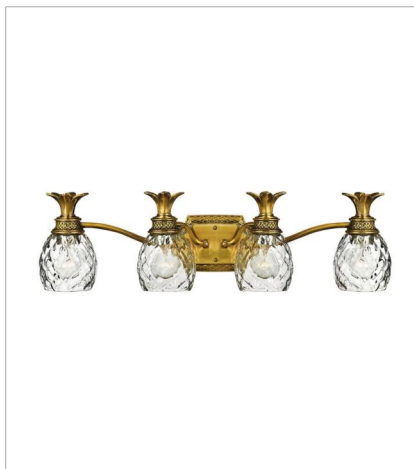

PLANTATION

A Hinkley classic, the ornate Plantation collection features exceptional pineapple shaped, clear optic glass that makes a noble statement with matching candle sleeves and elaborate, decorative cast detailing.

FINISH: Burnished Brass
GLASS: Clear Optic
SHADE: Ivory Silk

4140BB
SINGLE LIGHT SCONCE
6" W, 14.5" H
Socketed
1-5w Cand. LED, 60w Equiv.

5310BB
SINGLE LIGHT VANITY
5" W, 8.8" H
Socketed
1-10w Med. LED, 100w Equiv.

5312BB
TWO LIGHT VANITY
13" W, 8.3" H
Socketed
2-10w Med. LED, 100w Equiv.

5313BB
THREE LIGHT VANITY
21" W, 8.3" H
Socketed
3-10w Med. LED, 100w Equiv.

5314BB
FOUR LIGHT VANITY
29" W, 8.3" H
Socketed
4-10w Med. LED, 100w Equiv.

5315BB
FIVE LIGHT VANITY
37" W, 8.3" H
Socketed
5-10w Med. LED, 100w Equiv.

PLANTATION

A Hinkley classic, the ornate Plantation collection features exceptional pineapple shaped, clear optic glass that makes a noble statement with matching candle sleeves and elaborate, decorative cast detailing.