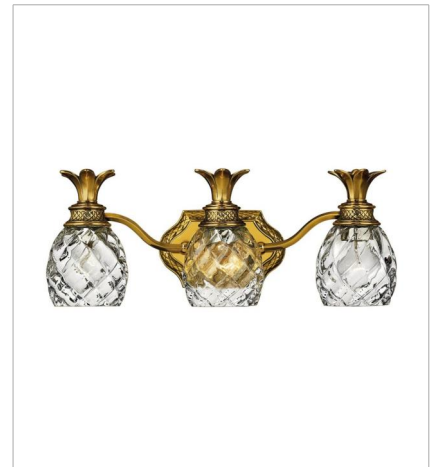

PLANTATION

A Hinkley classic, the ornate Plantation collection features exceptional pineapple shaped, clear optic glass that makes a noble statement with matching candle sleeves and elaborate, decorative cast detailing.

FINISH: Burnished Brass
GLASS: Clear Optic
SHADE: Ivory Silk

4140BB
SINGLE LIGHT SCONCE
6" W, 14.5" H
Socketed
1-5w Cand. LED, 60w Equiv.

4102BB
SMALL FLUSH MOUNT
12" W, 8" H
Socketed
2-7w Med. LED, 60w Equiv.

4881BB
MEDIUM FLUSH MOUNT
16" W, 8.8" H
Socketed
3-10w Med. LED, 60w Equiv.

5310BB
SINGLE LIGHT VANITY
5" W, 8.8" H
Socketed
1-10w Med. LED, 100w Equiv.

5312BB
TWO LIGHT VANITY
13" W, 8.3" H
Socketed
2-10w Med. LED, 100w Equiv.

A Hinkley classic, the ornate Plantation collection features exceptional pineapple shaped, clear optic glass that makes a noble statement with matching candle sleeves and elaborate, decorative cast detailing.