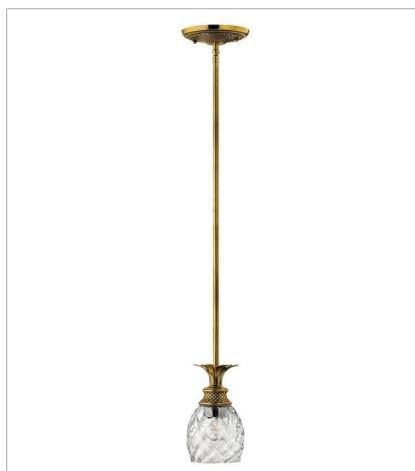

5317BB
SMALL PENDANT
5" W, 8.3" H
Socketed
7-10w Med. LED, 100w Equiv.