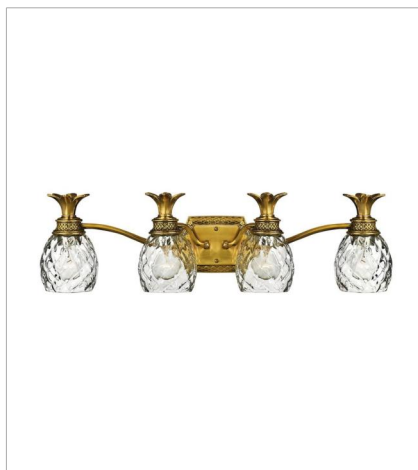

PLANTATION

A Hinkley classic, the ornate Plantation collection features exceptional pineapple shaped, clear optic glass that makes a noble statement with matching candle sleeves and elaborate, decorative cast detailing.

FINISH: Burnished Brass
GLASS: Clear Optic
SHADE: Ivory Silk

5314BB
FOUR LIGHT VANITY
29" W, 8.3" H
Socketed
4-10w Med. LED, 100w Equiv.