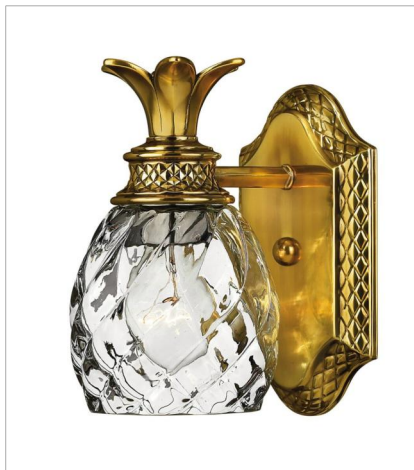

PLANTATION

A Hinkley classic, the ornate Plantation collection features exceptional pineapple shaped, clear optic glass that makes a noble statement with matching candle sleeves and elaborate, decorative cast detailing.

FINISH: Burnished Brass
GLASS: Clear Optic
SHADE: Ivory Silk

4140BB
SINGLE LIGHT SCONCE
6" W, 14.5" H
Socketed
1-5w Cand. LED, 60w Equiv.

5310BB
SINGLE LIGHT VANITY
5" W, 8.8" H
Socketed
1-10w Med. LED, 100w Equiv.

5315BB
FIVE LIGHT VANITY
37" W, 8.3" H
Socketed
5-10w Med. LED, 100w Equiv.

PLANTATION

A Hinkley classic, the ornate Plantation collection features exceptional pineapple shaped, clear optic glass that makes a noble statement with matching candle sleeves and elaborate, decorative cast detailing.

FINISH: Burnished Brass
GLASS: Clear Optic
SHADE: Ivory Silk

4885BB
MEDIUM SINGLE TIER
22.3" W, 24.5" H
Socketed
5-10w Med. LED, 75w Equiv.

4886BB
LARGE SINGLE TIER
28" W, 33" H
Socketed
7-5w Cand. LED, 60w Equiv.