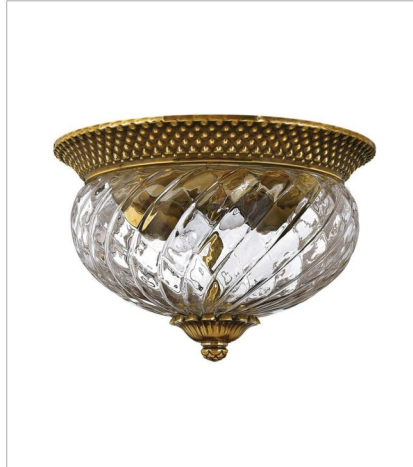

PLANTATION

A Hinkley classic, the ornate Plantation collection features exceptional pineapple shaped, clear optic glass that makes a noble statement with matching candle sleeves and elaborate, decorative cast detailing.

FINISH: Burnished Brass
GLASS: Clear Optic
SHADE: Ivory Silk

4140BB
SINGLE LIGHT SCONCE
6" W, 14.5" H
Socketed
1-5w Cand. LED, 60w Equiv.

4102BB
SMALL FLUSH MOUNT
12" W, 8" H
Socketed
2-7w Med. LED, 60w Equiv.

4881BB
MEDIUM FLUSH MOUNT
16" W, 8.8" H
Socketed
3-10w Med. LED, 60w Equiv.

5310BB
SINGLE LIGHT VANITY
5" W, 8.8" H
Socketed
1-10w Med. LED, 100w Equiv.

5312BB
TWO LIGHT VANITY
13" W, 8.3" H
Socketed
2-10w Med. LED, 100w Equiv.

A Hinkley classic, the ornate Plantation collection features exceptional pineapple shaped, clear optic glass that makes a noble statement with matching candle sleeves and elaborate, decorative cast detailing.