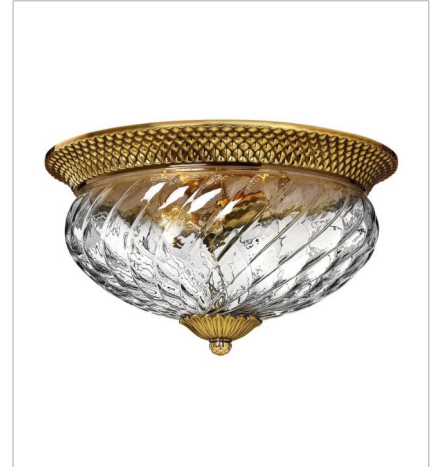

PLANTATION

A Hinkley classic, the ornate Plantation collection features exceptional pineapple shaped, clear optic glass that makes a noble statement with matching candle sleeves and elaborate, decorative cast detailing.

FINISH: Burnished Brass
GLASS: Clear Optic
SHADE: Ivory Silk

4140BB
SINGLE LIGHT SCONCE
6" W, 14.5" H
Socketed
1-5w Cand. LED, 60w Equiv.

4102BB
SMALL FLUSH MOUNT
12" W, 8" H
Socketed
2-7w Med. LED, 60w Equiv.

4881BB
MEDIUM FLUSH MOUNT
16" W, 8.8" H
Socketed
3-10w Med. LED, 60w Equiv.

5310BB
SINGLE LIGHT VANITY
5" W, 8.8" H
Socketed
1-10w Med. LED, 100w Equiv.

5312BB
TWO LIGHT VANITY
13" W, 8.3" H
Socketed
2-10w Med. LED, 100w Equiv.

A Hinkley classic, the ornate Plantation collection features exceptional pineapple shaped, clear optic glass that makes a noble statement with matching candle sleeves and elaborate, decorative cast detailing.