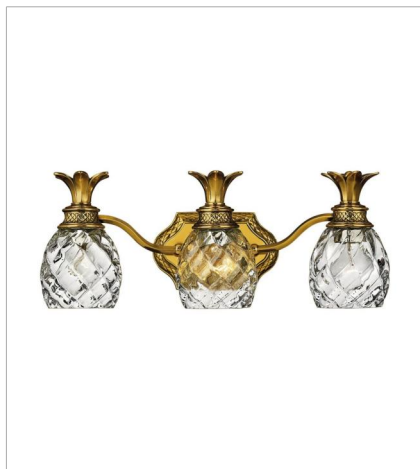

PLANTATION

A Hinkley classic, the ornate Plantation collection features exceptional pineapple shaped, clear optic glass that makes a noble statement with matching candle sleeves and elaborate, decorative cast detailing.

FINISH: Burnished Brass
GLASS: Clear Optic
SHADE: Ivory Silk

4140BB
SINGLE LIGHT SCONCE
6" W, 14.5" H
Socketed
1-5w Cand. LED, 60w Equiv.

5310BB
SINGLE LIGHT VANITY
5" W, 8.8" H
Socketed
1-10w Med. LED, 100w Equiv.

5312BB
TWO LIGHT VANITY
13" W, 8.3" H
Socketed
2-10w Med. LED, 100w Equiv.

5313BB
THREE LIGHT VANITY
21" W, 8.3" H
Socketed
3-10w Med. LED, 100w Equiv.

5314BB
FOUR LIGHT VANITY
29" W, 8.3" H
Socketed
4-10w Med. LED, 100w Equiv.

5315BB
FIVE LIGHT VANITY
37" W, 8.3" H
Socketed
5-10w Med. LED, 100w Equiv.

PLANTATION

A Hinkley classic, the ornate Plantation collection features exceptional pineapple shaped, clear optic glass that makes a noble statement with matching candle sleeves and elaborate, decorative cast detailing.