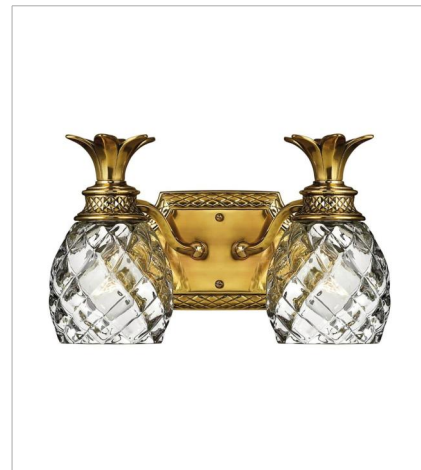

PLANTATION

A Hinkley classic, the ornate Plantation collection features exceptional pineapple shaped, clear optic glass that makes a noble statement with matching candle sleeves and elaborate, decorative cast detailing.

FINISH: Burnished Brass
GLASS: Clear Optic
SHADE: Ivory Silk

4140BB
SINGLE LIGHT SCONCE
6" W, 14.5" H
Socketed
1-5w Cand. LED, 60w Equiv.

5310BB
SINGLE LIGHT VANITY
5" W, 8.8" H
Socketed
1-10w Med. LED, 100w Equiv.

5315BB
FIVE LIGHT VANITY
37" W, 8.3" H
Socketed
5-10w Med. LED, 100w Equiv.

PLANTATION

A Hinkley classic, the ornate Plantation collection features exceptional pineapple shaped, clear optic glass that makes a noble statement with matching candle sleeves and elaborate, decorative cast detailing.

FINISH: Burnished Brass
GLASS: Clear Optic
SHADE: Ivory Silk

4885BB
MEDIUM SINGLE TIER
22.3" W, 24.5" H
Socketed
5-10w Med. LED, 75w Equiv.

4886BB
LARGE SINGLE TIER
28" W, 33" H
Socketed
7-5w Cand. LED, 60w Equiv.