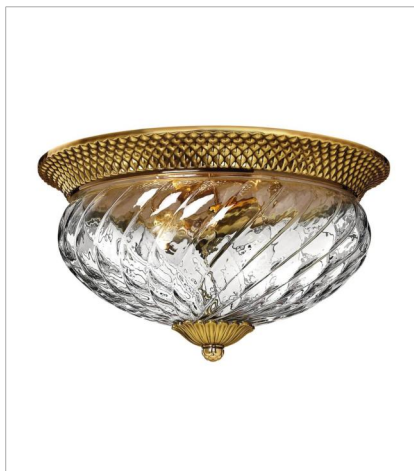

4881BB
MEDIUM FLUSH MOUNT
16" W, 8.8" H
Socketed
3-10w Med. LED, 60w Equiv.

HINKLEY

HINKLEY
33000 Pin Oak Parkway
Avon Lake, OH 44012

PHONE: (440) 653-5500
Toll Free: 1 (800) 446-5539

hinkley.com