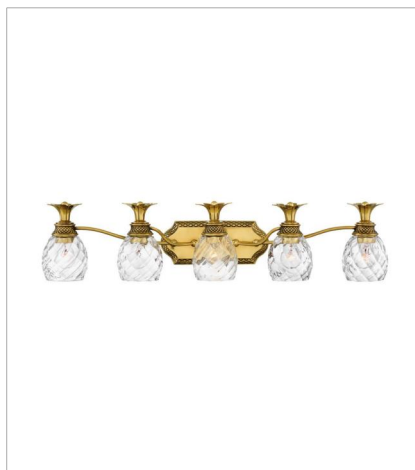

5315BB
FIVE LIGHT VANITY
37" W, 8.3" H
Socketed
5-10w Med. LED, 100w Equiv.