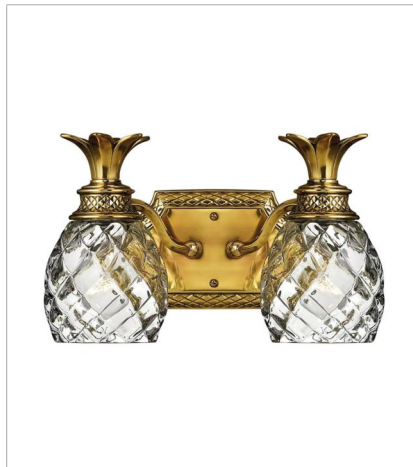

PLANTATION

A Hinkley classic, the ornate Plantation collection features exceptional pineapple shaped, clear optic glass that makes a noble statement with matching candle sleeves and elaborate, decorative cast detailing.

FINISH: Burnished Brass
GLASS: Clear Optic
SHADE: Ivory Silk

4140BB
SINGLE LIGHT SCONCE
6" W, 14.5" H
Socketed
1-5w Cand. LED, 60w Equiv.

4102BB
SMALL FLUSH MOUNT
12" W, 8" H
Socketed
2-7w Med. LED, 60w Equiv.

4881BB
MEDIUM FLUSH MOUNT
16" W, 8.8" H
Socketed
3-10w Med. LED, 60w Equiv.

5310BB
SINGLE LIGHT VANITY
5" W, 8.8" H
Socketed
1-10w Med. LED, 100w Equiv.

5312BB
TWO LIGHT VANITY
13" W, 8.3" H
Socketed
2-10w Med. LED, 100w Equiv.

A Hinkley classic, the ornate Plantation collection features exceptional pineapple shaped, clear optic glass that makes a noble statement with matching candle sleeves and elaborate, decorative cast detailing.