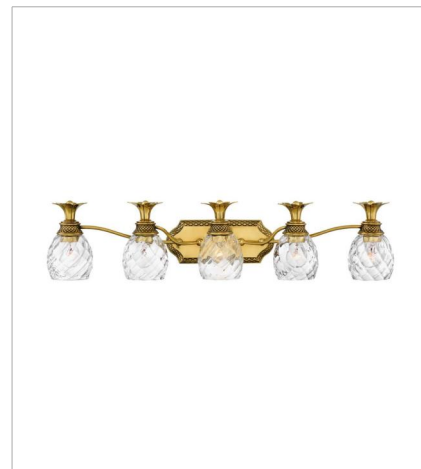

PLANTATION

A Hinkley classic, the ornate Plantation collection features exceptional pineapple shaped, clear optic glass that makes a noble statement with matching candle sleeves and elaborate, decorative cast detailing.

FINISH: Burnished Brass
GLASS: Clear Optic
SHADE: Ivory Silk

4140BB
SINGLE LIGHT SCONCE
6" W, 14.5" H
Socketed
1-5w Cand. LED, 60w Equiv.

5310BB
SINGLE LIGHT VANITY
5" W, 8.8" H
Socketed
1-10w Med. LED, 100w Equiv.

5312BB
TWO LIGHT VANITY
13" W, 8.3" H
Socketed
2-10w Med. LED, 100w Equiv.

5313BB
THREE LIGHT VANITY
21" W, 8.3" H
Socketed
3-10w Med. LED, 100w Equiv.

5314BB
FOUR LIGHT VANITY
29" W, 8.3" H
Socketed
4-10w Med. LED, 100w Equiv.

5315BB
FIVE LIGHT VANITY
37" W, 8.3" H
Socketed
5-10w Med. LED, 100w Equiv.

PLANTATION

A Hinkley classic, the ornate Plantation collection features exceptional pineapple shaped, clear optic glass that makes a noble statement with matching candle sleeves and elaborate, decorative cast detailing.