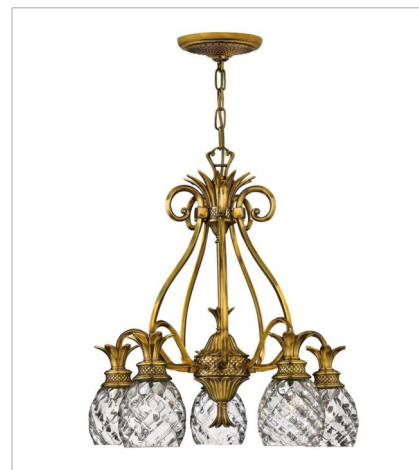

PLANTATION

A Hinkley classic, the ornate Plantation collection features exceptional pineapple shaped, clear optic glass that makes a noble statement with matching candle sleeves and elaborate, decorative cast detailing.

FINISH: Burnished Brass
GLASS: Clear Optic
SHADE: Ivory Silk

4140BB
SINGLE LIGHT SCONCE
6" W, 14.5" H
Socketed
1-5w Cand. LED, 60w Equiv.

4102BB
SMALL FLUSH MOUNT
12" W, 8" H
Socketed
2-7w Med. LED, 60w Equiv.

A Hinkley classic, the ornate Plantation collection features exceptional pineapple shaped, clear optic glass that makes a noble statement with matching candle sleeves and elaborate, decorative cast detailing.

FINISH: Burnished Brass
GLASS: Clear Optic
SHADE: Ivory Silk

5314BB
FOUR LIGHT VANITY
29" W, 8.3" H
Socketed
4-10w Med. LED, 100w Equiv.

5315BB
FIVE LIGHT VANITY
37" W, 8.3" H
Socketed
5-10w Med. LED, 100w Equiv.