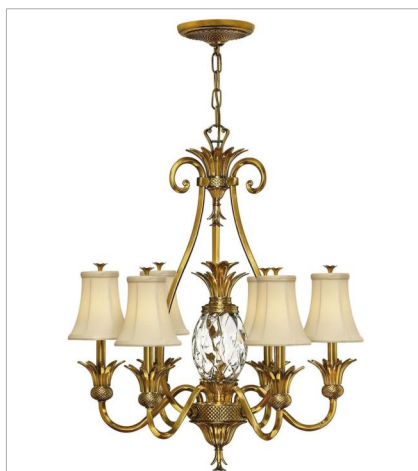

4886BB
LARGE SINGLE TIER
28" W, 33" H
Socketed
7-5w Cand. LED, 60w Equiv.