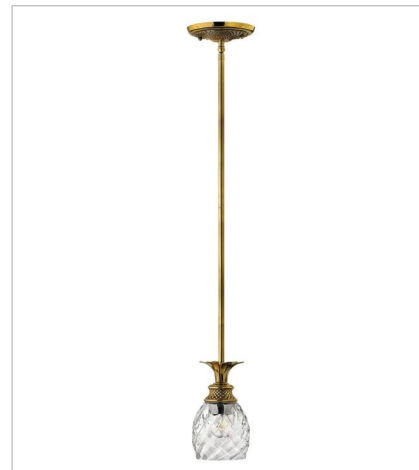

PLANTATION

A Hinkley classic, the ornate Plantation collection features exceptional pineapple shaped, clear optic glass that makes a noble statement with matching candle sleeves and elaborate, decorative cast detailing.

FINISH: Burnished Brass
GLASS: Clear Optic
SHADE: Ivory Silk

4140BB
SINGLE LIGHT SCONCE
6" W, 14.5" H
Socketed
1-5w Cand. LED, 60w Equiv.

5310BB
SINGLE LIGHT VANITY
5" W, 8.8" H
Socketed
1-10w Med. LED, 100w Equiv.

5315BB
FIVE LIGHT VANITY
37" W, 8.3" H
Socketed
5-10w Med. LED, 100w Equiv.

PLANTATION

A Hinkley classic, the ornate Plantation collection features exceptional pineapple shaped, clear optic glass that makes a noble statement with matching candle sleeves and elaborate, decorative cast detailing.

FINISH: Burnished Brass
GLASS: Clear Optic
SHADE: Ivory Silk

4885BB
MEDIUM SINGLE TIER
22.3" W, 24.5" H
Socketed
5-10w Med. LED, 75w Equiv.

4886BB
LARGE SINGLE TIER
28" W, 33" H
Socketed
7-5w Cand. LED, 60w Equiv.