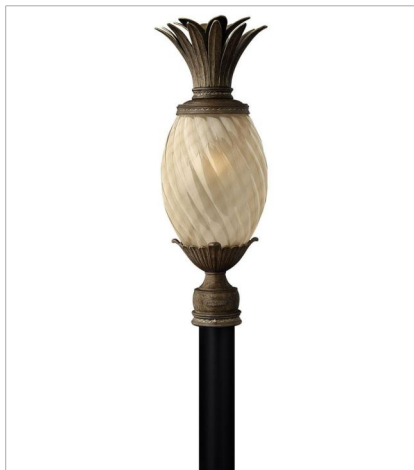

2121PZ
MEDIUM POST OR PIER MOUNT L...
10.3" W, 25.3" H
LED Lamp
1-12w Med. LED, 100w Equiv.