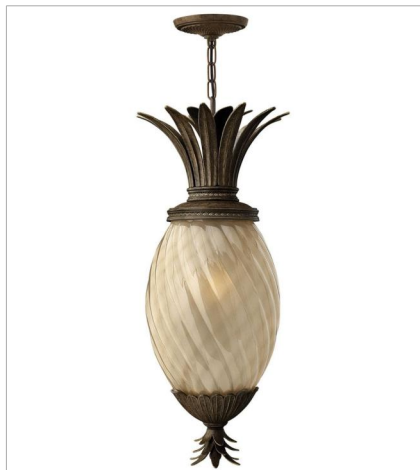

PLANTATION

A Hinkley classic, the ornate Plantation collection features exceptional pineapple-shaped, clear optic glass that makes a noble statement. The elaborate, decorative cast detailing is accentuated by its lush finish.

FINISH: Pearl Bronze
GLASS: Clear Optic, Inside Etched
Amber Optic
SHADE: Ivory Silk

2122PZ
MEDIUM HANGING LANTERN
12.5" W, 28.5" H
LED Lamp
1-12w Med. LED, 100w Equiv.