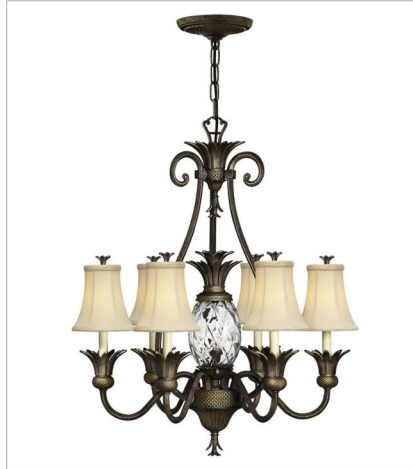

PLANTATION

A Hinkley classic, the ornate Plantation collection features exceptional pineapple-shaped, clear optic glass that makes a noble statement. The elaborate, decorative cast detailing is accentuated by its lush finish.

FINISH: Pearl Bronze
GLASS: Clear Optic, Inside Etched
Amber Optic
SHADE: Ivory Silk

4140PZ
SINGLE LIGHT SCONCE
6" W, 14.5" H
LED Lamp
1-5w Cand. LED, 60w Equiv.

4102PZ
SMALL FLUSH MOUNT
12" W, 8" H
LED Lamp
2-7w Med. LED, 60w Equiv.

hinkley.com

PLANTATION

A Hinkley classic, the ornate Plantation collection features exceptional pineapple-shaped, clear optic glass that makes a noble statement. The elaborate, decorative cast detailing is accentuated by its lush finish.

FINISH: Pearl Bronze
GLASS: Clear Optic, Inside Etched Amber Optic
SHADE: Ivory Silk

4885PZ
MEDIUM SINGLE TIER
22.3" W, 24.5" H
LED Lamp
5-10w Med. LED, 75w Equiv.

4886PZ
LARGE SINGLE TIER
28" W, 33" H
LED Lamp
7-5w Cand. LED, 60w Equiv.