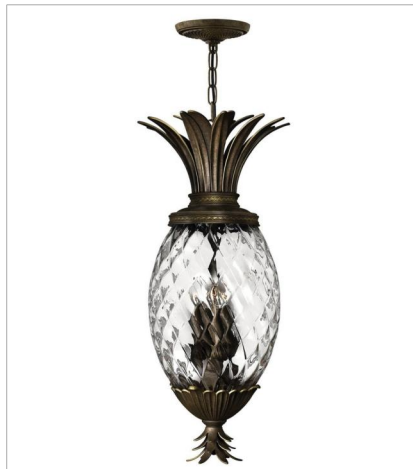

2222PZ
LARGE PENDANT
12.5" W, 28.5" H
LED Lamp, Socket
4-5w Cand. LED, 40w Equiv. or 4-40w Cand.