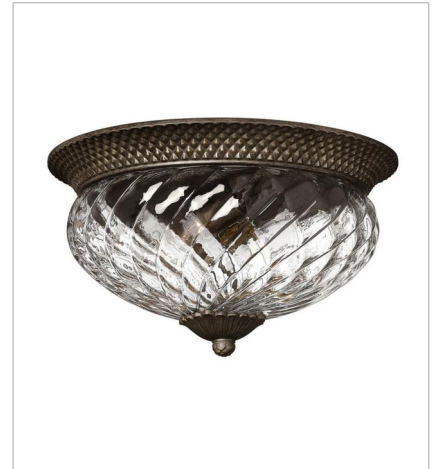

PLANTATION

A Hinkley classic, the ornate Plantation collection features exceptional pineapple-shaped, clear optic glass that makes a noble statement. The elaborate, decorative cast detailing is accentuated by its lush finish.

FINISH: Pearl Bronze
GLASS: Clear Optic, Inside Etched
Amber Optic
SHADE: Ivory Silk

4140PZ
SINGLE LIGHT SCONCE
6" W, 14.5" H
LED Lamp
1-5w Cand. LED, 60w Equiv.

4102PZ
SMALL FLUSH MOUNT
12" W, 8" H
LED Lamp
2-7w Med. LED, 60w Equiv.

hinkley.com

PLANTATION

A Hinkley classic, the ornate Plantation collection features exceptional pineapple-shaped, clear optic glass that makes a noble statement. The elaborate, decorative cast detailing is accentuated by its lush finish.