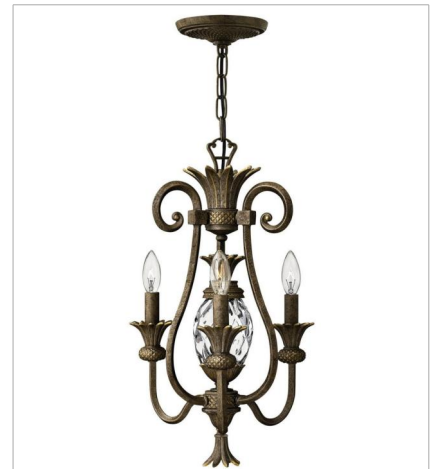

4103PZ
SMALL SINGLE TIER
13" W, 19" H
LED Lamp, Socket
3-5w Cand. LED, 60w Equiv. or 3-60w Cand.

HINKLEY

HINKLEY
33000 Pin Oak Parkway
Avon Lake, OH 44012

PHONE: (440) 653-5500
Toll Free: 1 (800) 446-5539

hinkley.com