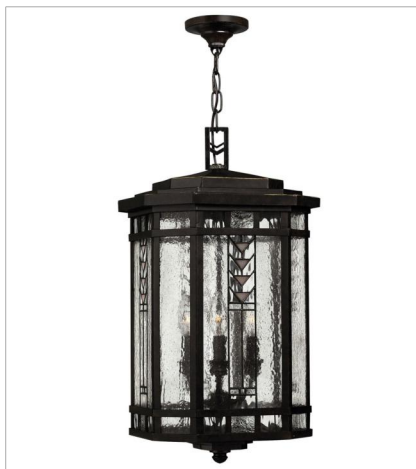

TAHOE

Tahoe makes a classic Arts & Crafts design statement in cast aluminum construction with panels of clear seedy water glass and copper foil art glass accents.

FINISH: Regency Bronze
GLASS: Clear Seedy Water Glass with Copper Foil Art Glass Accents

4717RB
SMALL PENDANT
6.8" W, 6.8" H
Socketed
37790

2240RB
SMALL WALL MOUNT LANTERN
8.5" W, 17" H
Socketed
37802

2244RB
LARGE WALL MOUNT LANTERN
12" W, 22.5" H
Socketed
37826

2246RB
SMALL WALL MOUNT LANTERN
6.5" W, 12" H
Socketed
37781

2242RB
LARGE HANGING LANTERN
12" W, 22.5" H
Socketed
37826

2241RB
LARGE POST TOP OR PIER MOUN...
12" W, 22.3" H
Socketed
37826

HINKLEY

HINKLEY
33000 Pin Oak Parkway
Avon Lake, OH 44012

PHONE: (440) 653-5500
Toll Free: 1 (800) 446-5539