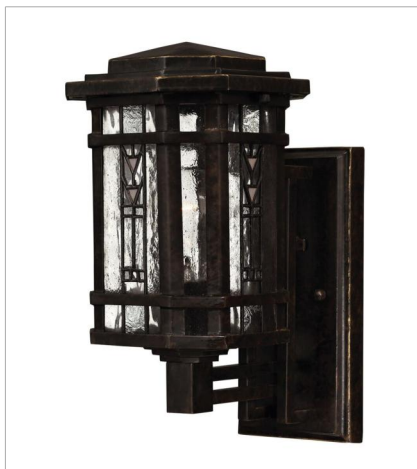

TAHOE

Tahoe makes a classic Arts & Crafts design statement in cast aluminum construction with panels of clear seedy water glass and copper foil art glass accents.

FINISH: Regency Bronze
GLASS: Clear Seedy Water Glass with Copper Foil Art Glass Accents

4717RB
SMALL PENDANT
6.8" W, 6.8" H
Socketed
37790

2240RB
SMALL WALL MOUNT LANTERN
8.5" W, 17" H
Socketed
37802

2244RB
LARGE WALL MOUNT LANTERN
12" W, 22.5" H
Socketed
37826

2246RB
SMALL WALL MOUNT LANTERN
6.5" W, 12" H
Socketed
37781