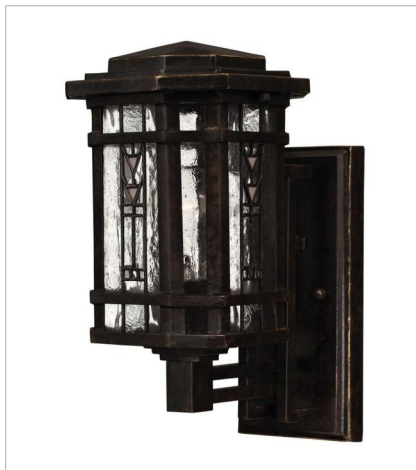

TAHOE

Tahoe makes a classic Arts & Crafts design statement in cast aluminum construction with panels of clear seedy water glass and copper foil art glass accents.

FINISH: Regency Bronze
GLASS: Clear Seedy Water Glass with Copper Foil Art Glass accents

4717RB
SMALL PENDANT
6.8" W, 6.8" H
Socketed
1-12w Med. LED, 75w Equiv.

2246RB
SMALL WALL MOUNT LANTERN
6.5" W, 12" H
Socketed
1-10w Med. LED, 60w Equiv.

2242RB
LARGE HANGING LANTERN
12" W, 22.5" H
Socketed
4-5w Cand. LED, 40w Equiv.

2241RB
LARGE POST TOP OR PIER MOUN...
12" W, 22.3" H
Socketed
4-5w Cand. LED, 40w Equiv.