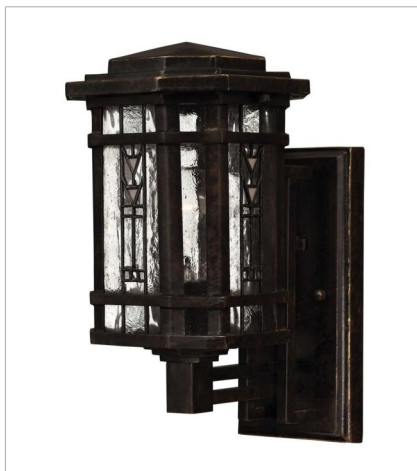

TAHOE

Tahoe makes a classic Arts & Crafts design statement in cast aluminum construction with panels of clear seedy water glass and copper foil art glass accents.

FINISH: Regency Bronze
GLASS: Clear Seedy Water Glass with Copper Foil Art Glass Accents

4717RB
SMALL PENDANT
6.8" W, 6.8" H
Socketed
37790

2240RB
SMALL WALL MOUNT LANTERN
8.5" W, 17" H
Socketed
37802

2244RB
LARGE WALL MOUNT LANTERN
12" W, 22.5" H
Socketed
37826

2246RB
SMALL WALL MOUNT LANTERN
6.5" W, 12" H
Socketed
37781