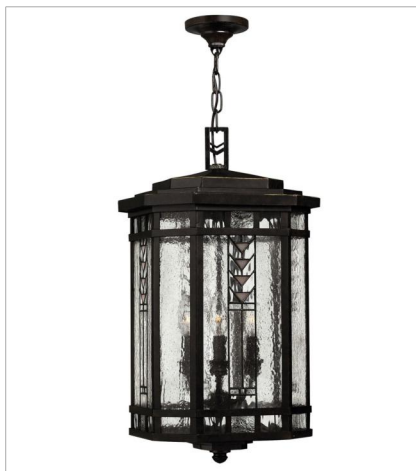

TAHOE

Tahoe makes a classic Arts & Crafts design statement in cast aluminum construction with panels of clear seedy water glass and copper foil art glass accents.

FINISH: Regency Bronze
GLASS: Clear Seedy Water Glass with Copper Foil Art Glass Accents

4717RB
SMALL PENDANT
6.8" W, 6.8" H
Socketed
37790

2240RB
SMALL WALL MOUNT LANTERN
8.5" W, 17" H
Socketed
37802

2244RB
LARGE WALL MOUNT LANTERN
12" W, 22.5" H
Socketed
37826

2246RB
SMALL WALL MOUNT LANTERN
6.5" W, 12" H
Socketed
37781

2242RB
LARGE HANGING LANTERN
12" W, 22.5" H
Socketed
37826

2241RB
LARGE POST TOP OR PIER MOUN...
12" W, 22.3" H
Socketed
37826

HINKLEY

HINKLEY
33000 Pin Oak Parkway
Avon Lake, OH 44012

PHONE: (440) 653-5500
Toll Free: 1 (800) 446-5539