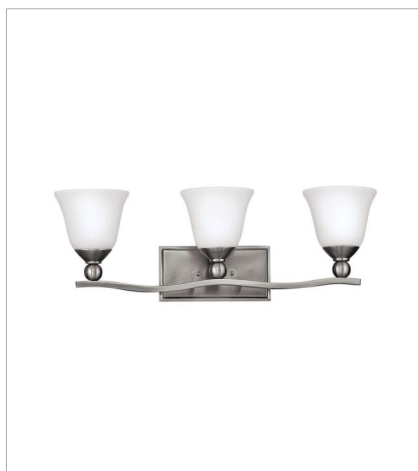

5893BN
THREE LIGHT VANITY
26" W, 8.8" H
Socketed
3-14w Med. LED, 100w Equiv.