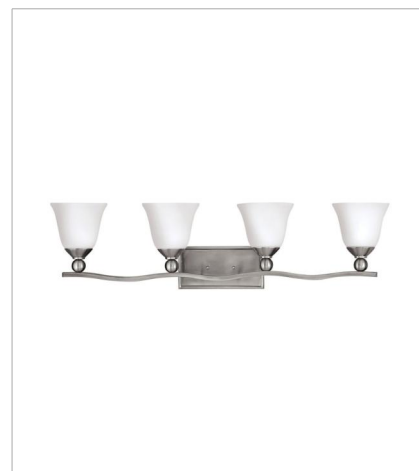

BOLLA

The graceful lines of Bolla create a soft elegance, while heavy cast ball transition details add to its innovative style. The strong proportions of the design contrast with the subtle bell shaped glass, combining both traditional and modern details.

FINISH: Brushed Nickel
GLASS: Etched Opal, Clear Seedy

4660BN
SMALL FLUSH MOUNT
16.8" W, 8" H
Socketed
2-14w Med. LED, 75w Equiv.

5892BN
TWO LIGHT VANITY
16" W, 8.8" H
Socketed
2-14w Med. LED, 100w Equiv.

5894BN
FOUR LIGHT VANITY
35.8" W, 8.8" H
Socketed
4-14w Med. LED, 100w Equiv.

HINKLEY

HINKLEY
33000 Pin Oak Parkway
Avon Lake, OH 44012

PHONE: (440) 653-5500
Toll Free: 1 (800) 446-5539

hinkley.com

BOLLA

The graceful lines of Bolla create a soft elegance, while heavy cast ball transition details add to its innovative style. The strong proportions of the design contrast with the subtle bell shaped glass, combining both traditional and modern details.

FINISH: Brushed Nickel
GLASS: Etched Opal, Clear Seedy

5894BN-CL

FOUR LIGHT VANITY

35.8" W, 8.8" H

Socketed

4-14w Med. LED, 100w Equiv.