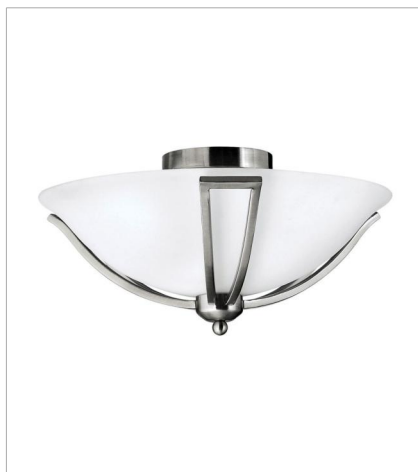

BOLLA

The graceful lines of Bolla create a soft elegance, while heavy cast ball transition details add to its innovative style. The strong proportions of the design contrast with the subtle bell shaped glass, combining both traditional and modern details.

FINISH: Brushed Nickel
GLASS: Etched Opal, Clear Seedy

4660BN
SMALL FLUSH MOUNT
16.8" W, 8" H
Socketed
2-14w Med. LED, 75w Equiv.

5892BN
TWO LIGHT VANITY
16" W, 8.8" H
Socketed
2-14w Med. LED, 100w Equiv.

5894BN
FOUR LIGHT VANITY
35.8" W, 8.8" H
Socketed
4-14w Med. LED, 100w Equiv.

HINKLEY

HINKLEY
33000 Pin Oak Parkway
Avon Lake, OH 44012

PHONE: (440) 653-5500
Toll Free: 1 (800) 446-5539

hinkley.com

BOLLA

The graceful lines of Bolla create a soft elegance, while heavy cast ball transition details add to its innovative style. The strong proportions of the design contrast with the subtle bell shaped glass, combining both traditional and modern details.

FINISH: Brushed Nickel
GLASS: Etched Opal, Clear Seedy

5894BN-CL

FOUR LIGHT VANITY

35.8" W, 8.8" H

Socketed

4-14w Med. LED, 100w Equiv.