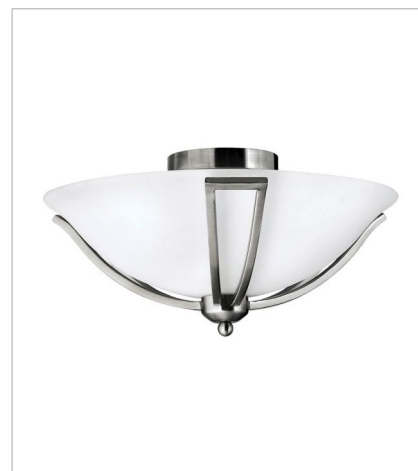

# BOLLA

The graceful lines of Bolla create a soft elegance, while heavy cast ball transition details add to its innovative style. The strong proportions of the design contrast with the subtle bell shaped glass, combining both traditional and modern details.

**FINISH:** Brushed Nickel  
**GLASS:** Etched Opal, Clear Seedy

**5892BN**  
TWO LIGHT VANITY  
16" W, 8.8" H  
Socketed  
2-14w Med. LED, 100w Equiv.

**5894BN**  
FOUR LIGHT VANITY  
35.8" W, 8.8" H  
Socketed  
4-14w Med. LED, 100w Equiv.

**5895BN-CL**  
FIVE LIGHT VANITY  
45.8" W, 8.8" H  
Socketed

**4667BN**  
SMALL PENDANT  
7.8" W, 7.3" H  
Socketed

**4651BN**  
SMALL SEMI-FLUSH MOUNT  
19.3" W, 14.3" H  
Socketed

**4660BN**  
SMALL FLUSH MOUNT  
16.8" W, 8" H  
Socketed  
2-14w Med. LED, 75w Equiv.