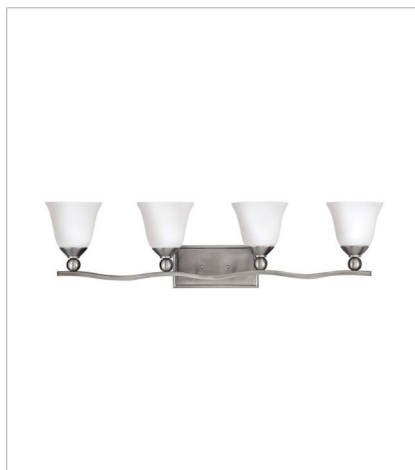

# BOLLA

The graceful lines of Bolla create a soft elegance, while heavy cast ball transition details add to its innovative style. The strong proportions of the design contrast with the subtle bell shaped glass, combining both traditional and modern details.

**FINISH:** Brushed Nickel  
**GLASS:** Etched Opal, Clear Seedy

**5892BN**  
TWO LIGHT VANITY  
16" W, 8.8" H  
Socketed  
2-14w Med. LED, 100w Equiv.

**5894BN**  
FOUR LIGHT VANITY  
35.8" W, 8.8" H  
Socketed  
4-14w Med. LED, 100w Equiv.

**5895BN-CL**  
FIVE LIGHT VANITY  
45.8" W, 8.8" H  
Socketed

**4667BN**  
SMALL PENDANT  
7.8" W, 7.3" H  
Socketed

**4651BN**  
SMALL SEMI-FLUSH MOUNT  
19.3" W, 14.3" H  
Socketed

**4660BN**  
SMALL FLUSH MOUNT  
16.8" W, 8" H  
Socketed  
2-14w Med. LED, 75w Equiv.