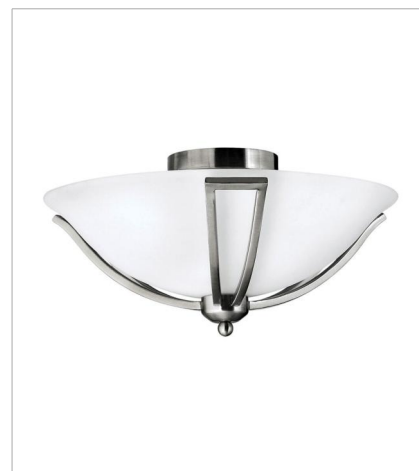

# BOLLA

The graceful lines of Bolla's sweeping double arms create a soft elegance while heavy cast spheres perched at the tips add to its innovative style. The strong proportions of the arms contrast with the subtle bell shaped glass, combining both traditional and modern details.

**FINISH:** Brushed Nickel  
**GLASS:** Etched Opal, Clear Seedy

**5892BN**  
TWO LIGHT VANITY  
16" W, 8.8" H  
Socketed  
2-14w Med. LED, 100w Equiv.

**5894BN**  
FOUR LIGHT VANITY  
35.8" W, 8.8" H  
Socketed  
4-14w Med. LED, 100w Equiv.

**5895BN-CL**  
FIVE LIGHT VANITY  
45.8" W, 8.8" H  
Socketed

**4667BN**  
SMALL PENDANT  
7.8" W, 7.3" H  
Socketed

**4651BN**  
SMALL SEMI-FLUSH MOUNT  
19.3" W, 14.3" H  
Socketed

**4660BN**  
SMALL FLUSH MOUNT  
16.8" W, 8" H  
Socketed  
2-14w Med. LED, 75w Equiv.