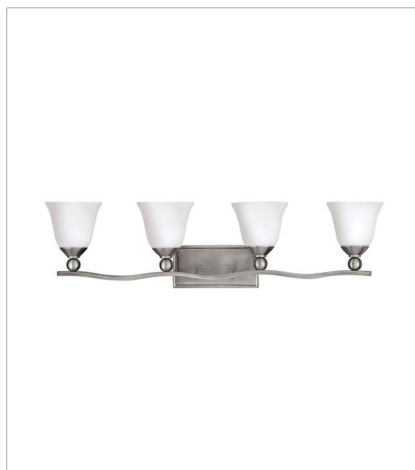

# BOLLA

The graceful lines of Bolla's sweeping double arms create a soft elegance while heavy cast spheres perched at the tips add to its innovative style. The strong proportions of the arms contrast with the subtle bell shaped glass, combining both traditional and modern details.

**FINISH:** Brushed Nickel  
**GLASS:** Etched Opal, Clear Seedy

**5892BN**  
TWO LIGHT VANITY  
16" W, 8.8" H  
Socketed  
2-14w Med. LED, 100w Equiv.

**5894BN**  
FOUR LIGHT VANITY  
35.8" W, 8.8" H  
Socketed  
4-14w Med. LED, 100w Equiv.

**5895BN-CL**  
FIVE LIGHT VANITY  
45.8" W, 8.8" H  
Socketed

**4667BN**  
SMALL PENDANT  
7.8" W, 7.3" H  
Socketed

**4651BN**  
SMALL SEMI-FLUSH MOUNT  
19.3" W, 14.3" H  
Socketed

**4660BN**  
SMALL FLUSH MOUNT  
16.8" W, 8" H  
Socketed  
2-14w Med. LED, 75w Equiv.