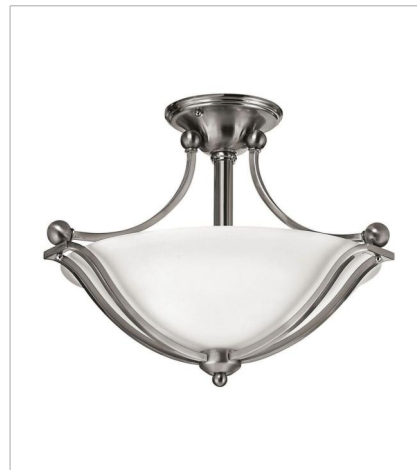

# BOLLA

The graceful lines of Bolla's sweeping double arms create a soft elegance while heavy cast spheres perched at the tips add to its innovative style. The strong proportions of the arms contrast with the subtle bell shaped glass, combining both traditional and modern details.

**FINISH:** Brushed Nickel  
**GLASS:** Clear Seedy, Etched Opal

**5895BN-CL**  
FIVE LIGHT VANITY  
45.8" W, 8.8" H  
Socketed

**4667BN**  
SMALL PENDANT  
7.8" W, 7.3" H  
Socketed

**4651BN**  
SMALL SEMI-FLUSH MOUNT  
19.3" W, 14.3" H  
Socketed

**4660BN**  
SMALL FLUSH MOUNT  
16.8" W, 8" H  
Socketed  
2-14w Med. LED, 75w Equiv.