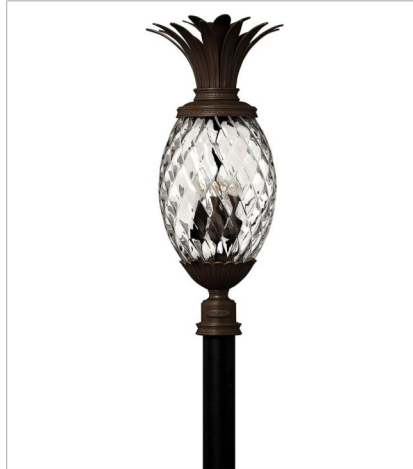

2227CB
EXTRA LARGE POST OR PIER MO...
12.5" W, 29.5" H
Socketed
4-5w Cand. LED, 40w Equiv.