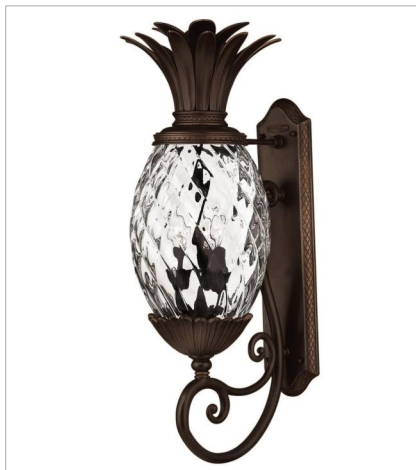

# PLANTATION

A Hinkley classic, the ornate Plantation collection features exceptional pineapple shaped optic glass, durable aluminum construction and elaborate, decorative cast detailing to create a noble statement.

**FINISH:** Copper Bronze  
**GLASS:** Clear Optic

**2220CB**  
LARGE WALL MOUNT LANTERN  
8" W, 21.3" H  
Socketed  
1-10w Med. LED, 60w Equiv.

**2224CB**  
LARGE WALL MOUNT LANTERN  
10.3" W, 28" H  
Socketed  
3-5w Cand. LED, 40w Equiv.

**2221CB**  
MEDIUM POST OR PIER MOUNT L...  
10.3" W, 25.3" H  
Socketed  
3-5w Cand. LED, 40w Equiv.