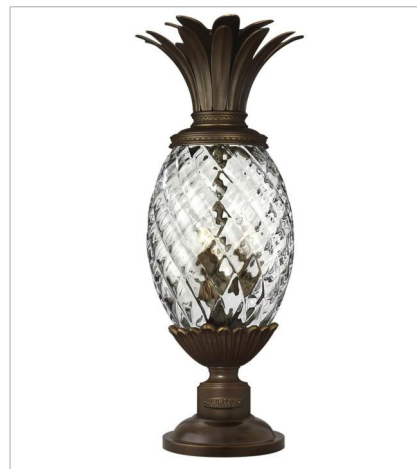

# PLANTATION

A Hinkley classic, the ornate Plantation collection features exceptional pineapple shaped optic glass, durable aluminum construction and elaborate, decorative cast detailing to create a noble statement.

**FINISH:** Copper Bronze  
**GLASS:** Clear Optic

**2220CB**  
LARGE WALL MOUNT LANTERN  
8" W, 21.3" H  
Socketed  
1-10w Med. LED, 60w Equiv.

**2224CB**  
LARGE WALL MOUNT LANTERN  
10.3" W, 28" H  
Socketed  
3-5w Cand. LED, 40w Equiv.

**2221CB**  
MEDIUM POST OR PIER MOUNT L...  
10.3" W, 25.3" H  
Socketed  
3-5w Cand. LED, 40w Equiv.