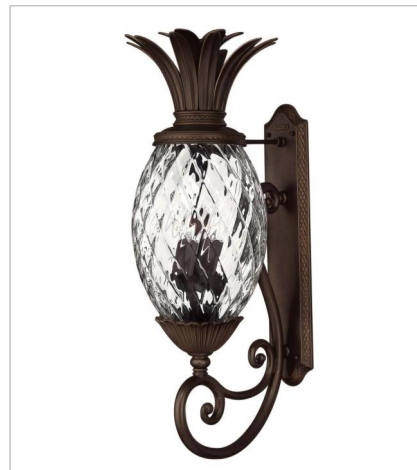

# PLANTATION

A Hinkley classic, the ornate Plantation collection features exceptional pineapple shaped optic glass, durable aluminum construction and elaborate, decorative cast detailing to create a noble statement.

**FINISH:** Copper Bronze  
**GLASS:** Clear Optic

**2220CB**  
LARGE WALL MOUNT LANTERN  
8" W, 21.3" H  
Socketed  
1-10w Med. LED, 60w Equiv.

**2224CB**  
LARGE WALL MOUNT LANTERN  
10.3" W, 28" H  
Socketed  
3-5w Cand. LED, 40w Equiv.

**2221CB**  
MEDIUM POST OR PIER MOUNT L...  
10.3" W, 25.3" H  
Socketed  
3-5w Cand. LED, 40w Equiv.