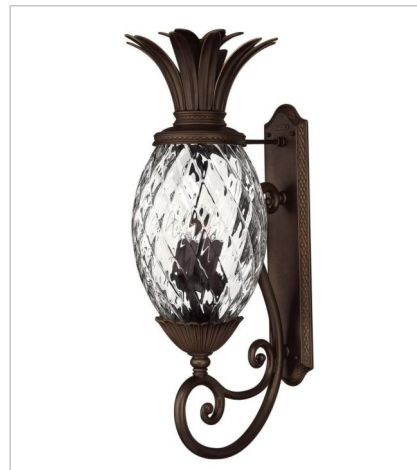

# PLANTATION

A Hinkley classic, the ornate Plantation collection features exceptional pineapple shaped optic glass, durable aluminum construction and elaborate, decorative cast detailing to create a noble statement.

**FINISH:** Copper Bronze  
**GLASS:** Clear Optic

**2220CB**  
SMALL WALL MOUNT LANTERN  
8" W, 21.3" H  
LED Lamp  
1-10w Med. LED, 60w Equiv.

**2224CB**  
MEDIUM WALL MOUNT LANTERN  
10.3" W, 28" H  
LED Lamp  
3-5w Cand. LED, 40w Equiv.

**2221CB**  
MEDIUM POST OR PIER MOUNT L...  
10.3" W, 25.3" H  
LED Lamp  
3-5w Cand. LED, 40w Equiv.