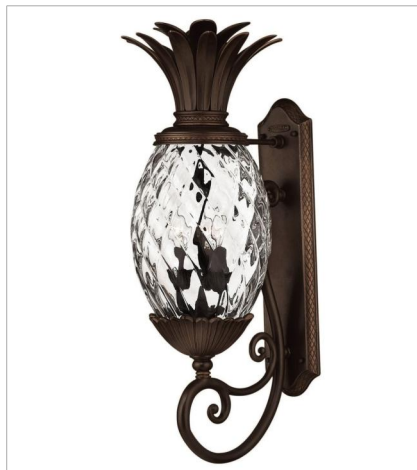

# PLANTATION

A Hinkley classic, the ornate Plantation collection features exceptional pineapple shaped optic glass, durable aluminum construction and elaborate, decorative cast detailing to create a noble statement.

**FINISH:** Copper Bronze  
**GLASS:** Clear Optic

**2220CB**  
SMALL WALL MOUNT LANTERN  
8" W, 21.3" H  
LED Lamp  
1-10w Med. LED, 60w Equiv.

**2224CB**  
MEDIUM WALL MOUNT LANTERN  
10.3" W, 28" H  
LED Lamp  
3-5w Cand. LED, 40w Equiv.

**2221CB**  
MEDIUM POST OR PIER MOUNT L...  
10.3" W, 25.3" H  
LED Lamp  
3-5w Cand. LED, 40w Equiv.