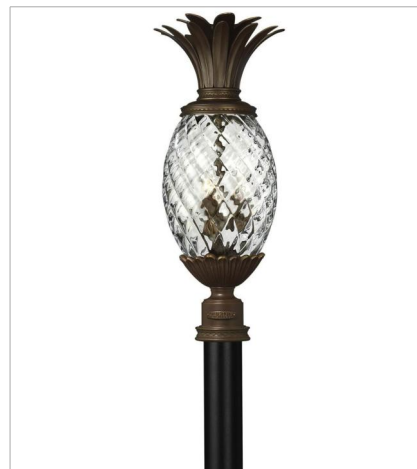

# PLANTATION

A Hinkley classic, the ornate Plantation collection features exceptional pineapple shaped optic glass, durable aluminum construction and elaborate, decorative cast detailing to create a noble statement.

**FINISH:** Copper Bronze  
**GLASS:** Clear Optic

**2220CB**  
SMALL WALL MOUNT LANTERN  
8" W, 21.3" H  
LED Lamp  
1-10w Med. LED, 60w Equiv.

**2224CB**  
MEDIUM WALL MOUNT LANTERN  
10.3" W, 28" H  
LED Lamp  
3-5w Cand. LED, 40w Equiv.

**2221CB**  
MEDIUM POST OR PIER MOUNT L...  
10.3" W, 25.3" H  
LED Lamp  
3-5w Cand. LED, 40w Equiv.