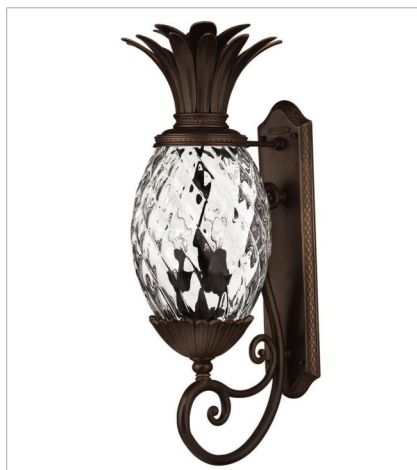

# PLANTATION

A Hinkley classic, the ornate Plantation collection features exceptional pineapple-shaped elements that make a noble statement. With elaborate, decorative cast detailing, the Plantation collection bestows sophisticated charm with the perfect hint of vintage glamour.

**FINISH:** Copper Bronze  
**GLASS:** Clear Optic

**2220CB**  
LARGE WALL MOUNT LANTERN  
8" W, 21.3" H  
Socketed  
1-10w Med. LED, 60w Equiv.

**2224CB**  
LARGE WALL MOUNT LANTERN  
10.3" W, 28" H  
Socketed  
3-5w Cand. LED, 40w Equiv.

**2221CB**  
MEDIUM POST OR PIER MOUNT L...  
10.3" W, 25.3" H  
Socketed  
3-5w Cand. LED, 40w Equiv.