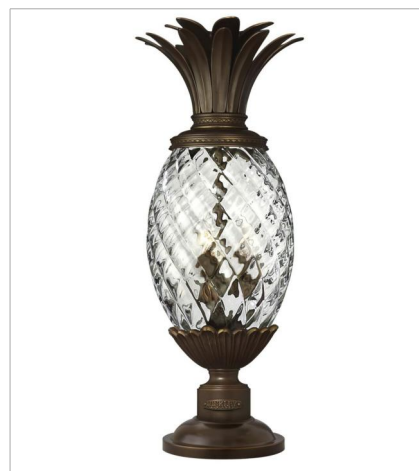

# PLANTATION

A Hinkley classic, the ornate Plantation collection features exceptional pineapple-shaped elements that make a noble statement. With elaborate, decorative cast detailing, the Plantation collection bestows sophisticated charm with the perfect hint of vintage glamour.

**FINISH:** Copper Bronze  
**GLASS:** Clear Optic

**2220CB**  
LARGE WALL MOUNT LANTERN  
8" W, 21.3" H  
Socketed  
1-10w Med. LED, 60w Equiv.

**2224CB**  
LARGE WALL MOUNT LANTERN  
10.3" W, 28" H  
Socketed  
3-5w Cand. LED, 40w Equiv.

**2225CB**  
LARGE WALL MOUNT LANTERN  
12.5" W, 34.3" H  
Socketed  
4-5w Cand. LED, 40w Equiv.

**2226CB**  
EXTRA SMALL WALL MOUNT LANTERN  
6" W, 14" H  
Socketed  
1-8w Med. LED, 60w Equiv.

**2222CB**  
MEDIUM HANGING LANTERN  
12.5" W, 28.5" H  
Socketed  
4-5w Cand. LED, 40w Equiv.

**2221CB**  
MEDIUM POST OR PIER MOUNT L...  
10.3" W, 25.3" H  
Socketed  
3-5w Cand. LED, 40w Equiv.