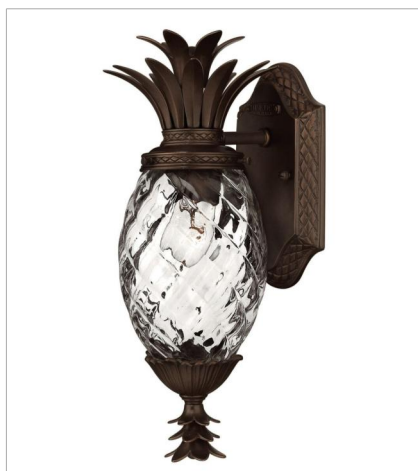

2226CB
EXTRA SMALL WALL MOUNT LANTERN
6" W, 14" H
Socketed
1-8w Med. LED, 60w Equiv.