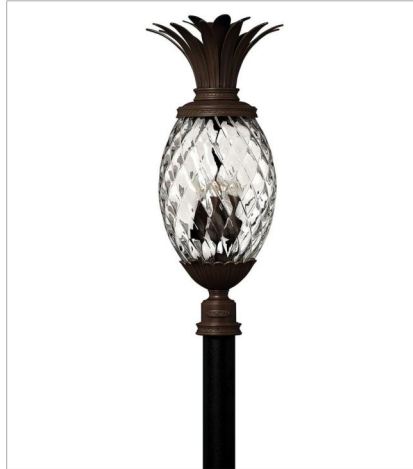

2227CB
EXTRA LARGE POST OR PIER MO...
12.5" W, 29.5" H
LED Lamp
4-5w Cand. LED, 40w Equiv.