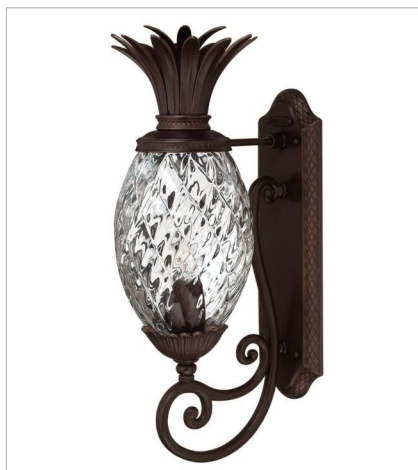

# PLANTATION

A Hinkley classic, the ornate Plantation collection features exceptional pineapple-shaped elements that make a noble statement. With elaborate, decorative cast detailing, the Plantation collection bestows sophisticated charm with the perfect hint of vintage glamour.

**FINISH:** Copper Bronze  
**GLASS:** Clear Optic

**2220CB**  
LARGE WALL MOUNT LANTERN  
8" W, 21.3" H  
Socketed  
1-10w Med. LED, 60w Equiv.

**2224CB**  
LARGE WALL MOUNT LANTERN  
10.3" W, 28" H  
Socketed  
3-5w Cand. LED, 40w Equiv.

**2221CB**  
MEDIUM POST OR PIER MOUNT L...  
10.3" W, 25.3" H  
Socketed  
3-5w Cand. LED, 40w Equiv.