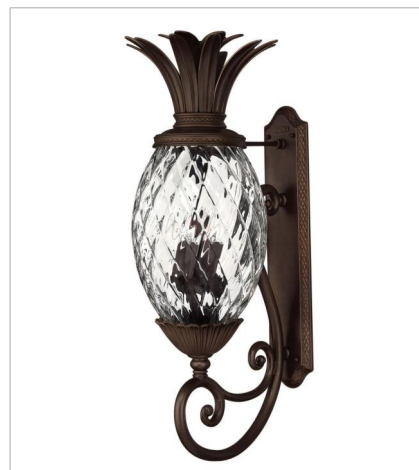

# PLANTATION

A Hinkley classic, the ornate Plantation collection features exceptional pineapple-shaped elements that make a noble statement. With elaborate, decorative cast detailing, the Plantation collection bestows sophisticated charm with the perfect hint of vintage glamour.

**FINISH:** Copper Bronze  
**GLASS:** Clear Optic

**2220CB**  
LARGE WALL MOUNT LANTERN  
8" W, 21.3" H  
Socketed  
1-10w Med. LED, 60w Equiv.

**2224CB**  
LARGE WALL MOUNT LANTERN  
10.3" W, 28" H  
Socketed  
3-5w Cand. LED, 40w Equiv.

**2221CB**  
MEDIUM POST OR PIER MOUNT L...  
10.3" W, 25.3" H  
Socketed  
3-5w Cand. LED, 40w Equiv.