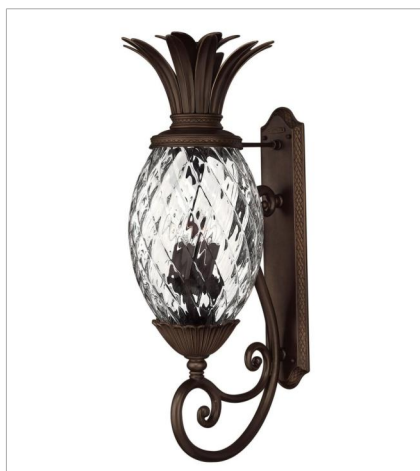

PLANTATION

A Hinkley classic, the ornate Plantation collection features exceptional pineapple shaped optic glass, durable aluminum construction and elaborate, decorative cast detailing to create a noble statement.

FINISH: Copper Bronze
GLASS: Clear Optic

1529CB-LL
12V LED PATH LIGHT
3.5" W, 22" H
Socketed
1-1.50w T5 LED *Included

2220CB
LARGE WALL MOUNT LANTERN
8" W, 21.3" H
Socketed
1-10w Med. LED, 60w Equiv.

2224CB
LARGE WALL MOUNT LANTERN
10.3" W, 28" H
Socketed
3-5w Cand. LED, 40w Equiv.

2225CB
LARGE WALL MOUNT LANTERN
12.5" W, 34.3" H
Socketed
4-5w Cand. LED, 40w Equiv.

2226CB
EXTRA SMALL WALL MOUNT LANTERN
6" W, 14" H
Socketed
1-8w Med. LED, 60w Equiv.

2222CB
MEDIUM HANGING LANTERN
12.5" W, 28.5" H
Socketed
4-5w Cand. LED, 40w Equiv.

FINISH: Copper Bronze
GLASS: Clear Optic

2221CB
MEDIUM POST OR PIER MOUNT L...
10.3" W, 25.3" H
Socketed
3-5w Cand. LED, 40w Equiv.

2221CB-LV
LARGE POST TOP OR PIER MOUN...
10.3" W, 25.3" H
Socketed
3-3.50w Cand. LED *Included