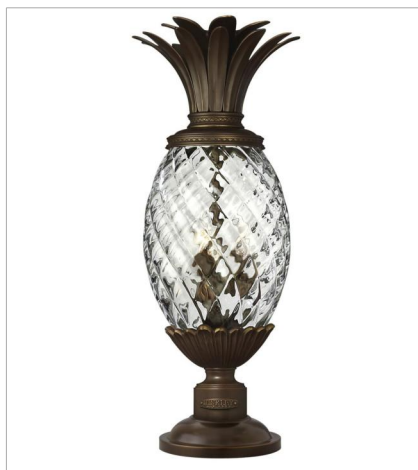

PLANTATION

A Hinkley classic, the ornate Plantation collection features exceptional pineapple shaped optic glass, durable aluminum construction and elaborate, decorative cast detailing to create a noble statement.

FINISH: Copper Bronze
GLASS: Clear Optic

1529CB-LL
12V LED PATH LIGHT
3.5" W, 22" H
Socketed
1-1.50w T5 LED *Included

2220CB
LARGE WALL MOUNT LANTERN
8" W, 21.3" H
Socketed
1-10w Med. LED, 60w Equiv.

2224CB
LARGE WALL MOUNT LANTERN
10.3" W, 28" H
Socketed
3-5w Cand. LED, 40w Equiv.

HINKLEY

HINKLEY
33000 Pin Oak Parkway
Avon Lake, OH 44012

PHONE: (440) 653-5500
Toll Free: 1 (800) 446-5539

hinkley.com

PLANTATION

A Hinkley classic, the ornate Plantation collection features exceptional pineapple shaped optic glass, durable aluminum construction and elaborate, decorative cast detailing to create a noble statement.

FINISH: Copper Bronze
GLASS: Clear Optic

2221CB
MEDIUM POST OR PIER MOUNT L...
10.3" W, 25.3" H
Socketed
3-5w Cand. LED, 40w Equiv.

2221CB-LV
LARGE POST TOP OR PIER MOUN...
10.3" W, 25.3" H
Socketed
3-3.50w Cand. LED *Included