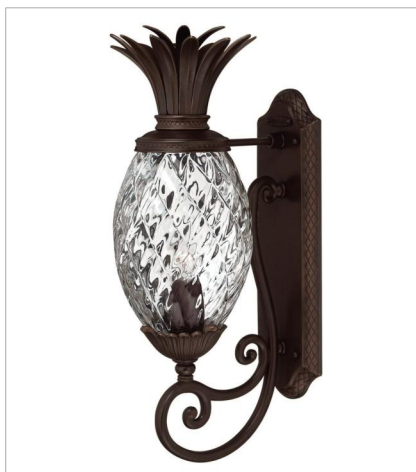

PLANTATION

A Hinkley classic, the ornate Plantation collection features exceptional pineapple shaped optic glass, durable aluminum construction and elaborate, decorative cast detailing to create a noble statement.

FINISH: Copper Bronze
GLASS: Clear Optic

1529CB-LL
12V LED PATH LIGHT
3.5" W, 22" H
Socketed
1-1.50w T5 LED *Included

2220CB
LARGE WALL MOUNT LANTERN
8" W, 21.3" H
Socketed
1-10w Med. LED, 60w Equiv.

2224CB
LARGE WALL MOUNT LANTERN
10.3" W, 28" H
Socketed
3-5w Cand. LED, 40w Equiv.

2225CB
LARGE WALL MOUNT LANTERN
12.5" W, 34.3" H
Socketed
4-5w Cand. LED, 40w Equiv.

2226CB
EXTRA SMALL WALL MOUNT LANTERN
6" W, 14" H
Socketed
1-8w Med. LED, 60w Equiv.

2222CB
MEDIUM HANGING LANTERN
12.5" W, 28.5" H
Socketed
4-5w Cand. LED, 40w Equiv.

FINISH: Copper Bronze
GLASS: Clear Optic

2221CB
MEDIUM POST OR PIER MOUNT L...
10.3" W, 25.3" H
Socketed
3-5w Cand. LED, 40w Equiv.

2221CB-LV
LARGE POST TOP OR PIER MOUN...
10.3" W, 25.3" H
Socketed
3-3.50w Cand. LED *Included