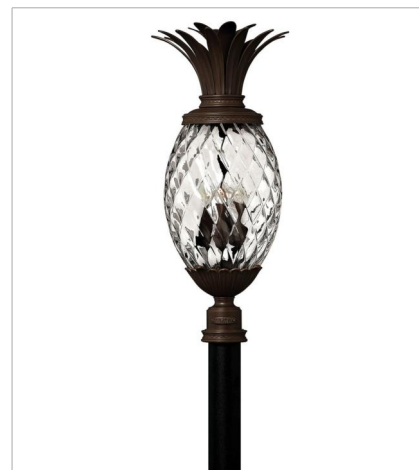

PLANTATION

A Hinkley classic, the ornate Plantation collection features exceptional pineapple shaped optic glass, durable aluminum construction and elaborate, decorative cast detailing to create a noble statement.

FINISH: Copper Bronze
GLASS: Clear Optic

1529CB-LL
12V LED PATH LIGHT
3.5" W, 22" H
Socketed
1-1.50w T5 LED *Included

2220CB
LARGE WALL MOUNT LANTERN
8" W, 21.3" H
Socketed
1-10w Med. LED, 60w Equiv.

2224CB
LARGE WALL MOUNT LANTERN
10.3" W, 28" H
Socketed
3-5w Cand. LED, 40w Equiv.

HINKLEY

HINKLEY
33000 Pin Oak Parkway
Avon Lake, OH 44012

PHONE: (440) 653-5500
Toll Free: 1 (800) 446-5539

hinkley.com

PLANTATION

A Hinkley classic, the ornate Plantation collection features exceptional pineapple shaped optic glass, durable aluminum construction and elaborate, decorative cast detailing to create a noble statement.

FINISH: Copper Bronze
GLASS: Clear Optic

2221CB
MEDIUM POST OR PIER MOUNT L...
10.3" W, 25.3" H
Socketed
3-5w Cand. LED, 40w Equiv.

2221CB-LV
LARGE POST TOP OR PIER MOUN...
10.3" W, 25.3" H
Socketed
3-3.50w Cand. LED *Included