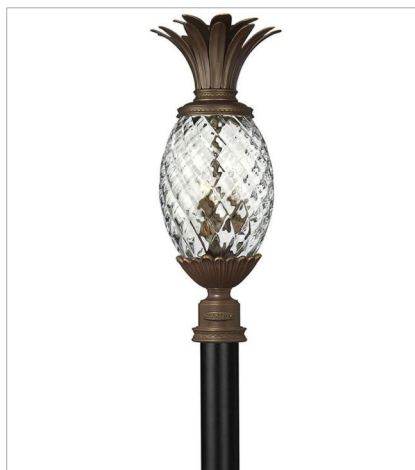

PLANTATION

A Hinkley classic, the ornate Plantation collection features exceptional pineapple shaped optic glass, durable aluminum construction and elaborate, decorative cast detailing to create a noble statement.

FINISH: Copper Bronze
GLASS: Clear Optic

1529CB-LL
12V LED PATH LIGHT
3.5" W, 22" H
Socketed
1-1.50w T5 LED *Included

2220CB
LARGE WALL MOUNT LANTERN
8" W, 21.3" H
Socketed
1-10w Med. LED, 60w Equiv.

2224CB
LARGE WALL MOUNT LANTERN
10.3" W, 28" H
Socketed
3-5w Cand. LED, 40w Equiv.

HINKLEY

HINKLEY
33000 Pin Oak Parkway
Avon Lake, OH 44012

PHONE: (440) 653-5500
Toll Free: 1 (800) 446-5539

hinkley.com

PLANTATION

A Hinkley classic, the ornate Plantation collection features exceptional pineapple shaped optic glass, durable aluminum construction and elaborate, decorative cast detailing to create a noble statement.

FINISH: Copper Bronze
GLASS: Clear Optic

2221CB
MEDIUM POST OR PIER MOUNT L...
10.3" W, 25.3" H
Socketed
3-5w Cand. LED, 40w Equiv.

2221CB-LV
LARGE POST TOP OR PIER MOUN...
10.3" W, 25.3" H
Socketed
3-3.50w Cand. LED *Included