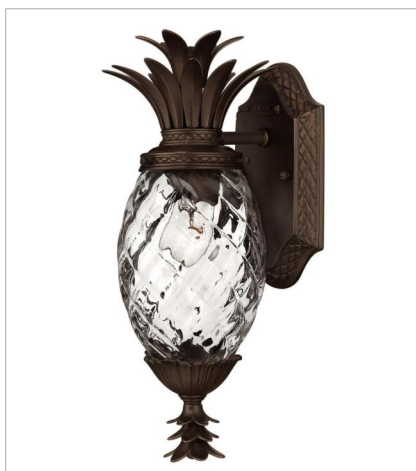

PLANTATION

A Hinkley classic, the ornate Plantation collection features exceptional pineapple shaped optic glass, durable aluminum construction and elaborate, decorative cast detailing to create a noble statement.

FINISH: Copper Bronze
GLASS: Clear Optic

1529CB-LL
12V LED PATH LIGHT
3.5" W, 22" H
Socketed
1-1.50w T5 LED *Included

2220CB
LARGE WALL MOUNT LANTERN
8" W, 21.3" H
Socketed
1-10w Med. LED, 60w Equiv.

2224CB
LARGE WALL MOUNT LANTERN
10.3" W, 28" H
Socketed
3-5w Cand. LED, 40w Equiv.

2225CB
LARGE WALL MOUNT LANTERN
12.5" W, 34.3" H
Socketed
4-5w Cand. LED, 40w Equiv.

2226CB
EXTRA SMALL WALL MOUNT LANTERN
6" W, 14" H
Socketed
1-8w Med. LED, 60w Equiv.

2222CB
MEDIUM HANGING LANTERN
12.5" W, 28.5" H
Socketed
4-5w Cand. LED, 40w Equiv.

FINISH: Copper Bronze
GLASS: Clear Optic

2221CB
MEDIUM POST OR PIER MOUNT L...
10.3" W, 25.3" H
Socketed
3-5w Cand. LED, 40w Equiv.

2221CB-LV
LARGE POST TOP OR PIER MOUN...
10.3" W, 25.3" H
Socketed
3-3.50w Cand. LED *Included