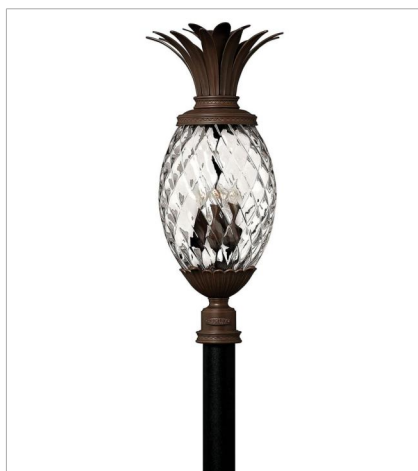

PLANTATION

A Hinkley classic, the ornate Plantation collection features exceptional pineapple shaped optic glass, durable aluminum construction and elaborate, decorative cast detailing to create a noble statement.

FINISH: Copper Bronze
GLASS: Clear Optic

1529CB-LL
12V LED PATH LIGHT
3.5" W, 22" H
Socketed
1-1.50w T5 LED *Included

2220CB
LARGE WALL MOUNT LANTERN
8" W, 21.3" H
Socketed
1-10w Med. LED, 60w Equiv.

2224CB
LARGE WALL MOUNT LANTERN
10.3" W, 28" H
Socketed
3-5w Cand. LED, 40w Equiv.

FINISH: Copper Bronze
GLASS: Clear Optic

2221CB
MEDIUM POST OR PIER MOUNT L...
10.3" W, 25.3" H
Socketed
3-5w Cand. LED, 40w Equiv.

2221CB-LV
LARGE POST TOP OR PIER MOUN...
10.3" W, 25.3" H
Socketed
3-3.50w Cand. LED *Included

2227CB
EXTRA LARGE POST OR PIER MO...
12.5" W, 29.5" H
Socketed
4-5w Cand. LED, 40w Equiv.

2227CB-LV
LARGE POST TOP OR PIER MOUN...
12.5" W, 29.5" H
Socketed
4-3.50w Cand. LED *Included

HINKLEY

HINKLEY
33000 Pin Oak Parkway
Avon Lake, OH 44012