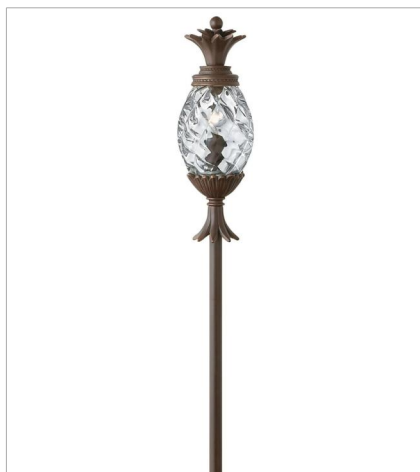

PLANTATION

A Hinkley classic, the ornate Plantation collection features exceptional pineapple shaped optic glass, durable aluminum construction and elaborate, decorative cast detailing to create a noble statement.

FINISH: Copper Bronze
GLASS: Clear Optic

1529CB-LL
12V LED PATH LIGHT
3.5" W, 22" H
Socketed
1-1.50w T5 LED *Included

2220CB
LARGE WALL MOUNT LANTERN
8" W, 21.3" H
Socketed
1-10w Med. LED, 60w Equiv.

2224CB
LARGE WALL MOUNT LANTERN
10.3" W, 28" H
Socketed
3-5w Cand. LED, 40w Equiv.

2225CB
LARGE WALL MOUNT LANTERN
12.5" W, 34.3" H
Socketed
4-5w Cand. LED, 40w Equiv.

2226CB
EXTRA SMALL WALL MOUNT LANTERN
6" W, 14" H
Socketed
1-8w Med. LED, 60w Equiv.

2222CB
MEDIUM HANGING LANTERN
12.5" W, 28.5" H
Socketed
4-5w Cand. LED, 40w Equiv.

FINISH: Copper Bronze
GLASS: Clear Optic

2221CB
MEDIUM POST OR PIER MOUNT L...
10.3" W, 25.3" H
Socketed
3-5w Cand. LED, 40w Equiv.

2221CB-LV
LARGE POST TOP OR PIER MOUN...
10.3" W, 25.3" H
Socketed
3-3.50w Cand. LED *Included