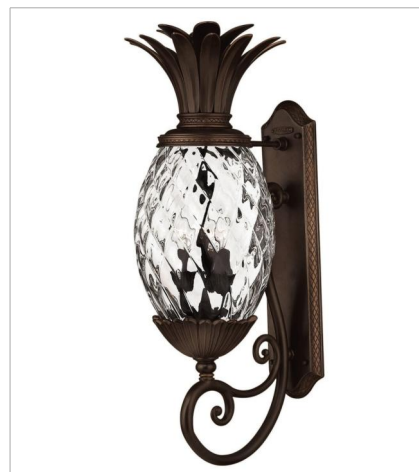

PLANTATION

A Hinkley classic, the ornate Plantation collection features exceptional pineapple shaped optic glass, durable aluminum construction and elaborate, decorative cast detailing to create a noble statement.

FINISH: Copper Bronze
GLASS: Clear Optic

1529CB-LL
12V LED PATH LIGHT
3.5" W, 22" H
Socketed
1-1.50w T5 LED *Included

2220CB
LARGE WALL MOUNT LANTERN
8" W, 21.3" H
Socketed
1-10w Med. LED, 60w Equiv.

2224CB
LARGE WALL MOUNT LANTERN
10.3" W, 28" H
Socketed
3-5w Cand. LED, 40w Equiv.

2225CB
LARGE WALL MOUNT LANTERN
12.5" W, 34.3" H
Socketed
4-5w Cand. LED, 40w Equiv.

2226CB
EXTRA SMALL WALL MOUNT LANTERN
6" W, 14" H
Socketed
1-8w Med. LED, 60w Equiv.

2222CB
MEDIUM HANGING LANTERN
12.5" W, 28.5" H
Socketed
4-5w Cand. LED, 40w Equiv.

FINISH: Copper Bronze
GLASS: Clear Optic

2221CB
MEDIUM POST OR PIER MOUNT L...
10.3" W, 25.3" H
Socketed
3-5w Cand. LED, 40w Equiv.

2221CB-LV
LARGE POST TOP OR PIER MOUN...
10.3" W, 25.3" H
Socketed
3-3.50w Cand. LED *Included