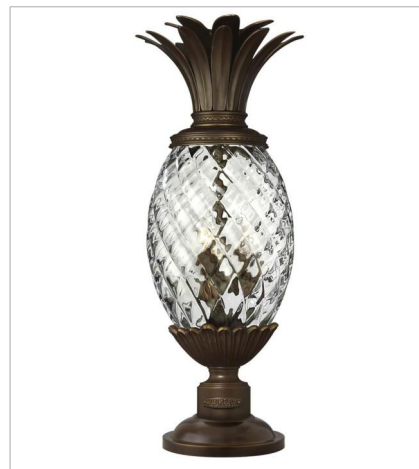

PLANTATION

A Hinkley classic, the ornate Plantation collection features exceptional pineapple shaped optic glass, durable aluminum construction and elaborate, decorative cast detailing to create a noble statement.

FINISH: Copper Bronze
GLASS: Clear Optic

2220CB
LARGE WALL MOUNT LANTERN
8" W, 21.3" H
Socketed
1-10w Med. LED, 60w Equiv.

2224CB
LARGE WALL MOUNT LANTERN
10.3" W, 28" H
Socketed
3-5w Cand. LED, 40w Equiv.

2225CB
LARGE WALL MOUNT LANTERN
12.5" W, 34.3" H
Socketed
4-5w Cand. LED, 40w Equiv.

2226CB
EXTRA SMALL WALL MOUNT LANTERN
6" W, 14" H
Socketed
1-8w Med. LED, 60w Equiv.

2222CB
MEDIUM HANGING LANTERN
12.5" W, 28.5" H
Socketed
4-5w Cand. LED, 40w Equiv.