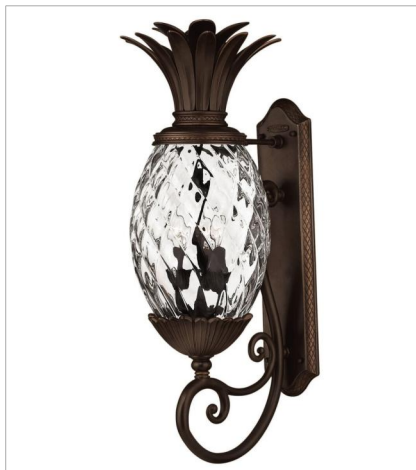

PLANTATION

A Hinkley classic, the ornate Plantation collection features exceptional pineapple shaped optic glass, durable aluminum construction and elaborate, decorative cast detailing to create a noble statement.

FINISH: Copper Bronze
GLASS: Clear Optic

2220CB
LARGE WALL MOUNT LANTERN
8" W, 21.3" H
Socketed
1-10w Med. LED, 60w Equiv.

2224CB
LARGE WALL MOUNT LANTERN
10.3" W, 28" H
Socketed
3-5w Cand. LED, 40w Equiv.

2225CB
LARGE WALL MOUNT LANTERN
12.5" W, 34.3" H
Socketed
4-5w Cand. LED, 40w Equiv.

2226CB
EXTRA SMALL WALL MOUNT LANTERN
6" W, 14" H
Socketed
1-8w Med. LED, 60w Equiv.

2222CB
MEDIUM HANGING LANTERN
12.5" W, 28.5" H
Socketed
4-5w Cand. LED, 40w Equiv.