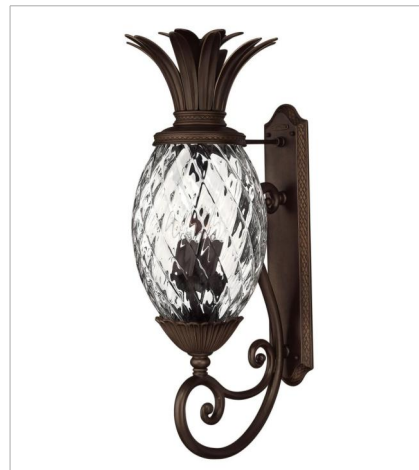

PLANTATION

A Hinkley classic, the ornate Plantation collection features exceptional pineapple shaped optic glass, durable aluminum construction and elaborate, decorative cast detailing to create a noble statement.

FINISH: Copper Bronze
GLASS: Clear Optic

2220CB
LARGE WALL MOUNT LANTERN
8" W, 21.3" H
Socketed
1-10w Med. LED, 60w Equiv.

2224CB
LARGE WALL MOUNT LANTERN
10.3" W, 28" H
Socketed
3-5w Cand. LED, 40w Equiv.

2225CB
LARGE WALL MOUNT LANTERN
12.5" W, 34.3" H
Socketed
4-5w Cand. LED, 40w Equiv.

2226CB
EXTRA SMALL WALL MOUNT LANTERN
6" W, 14" H
Socketed
1-8w Med. LED, 60w Equiv.

2222CB
MEDIUM HANGING LANTERN
12.5" W, 28.5" H
Socketed
4-5w Cand. LED, 40w Equiv.