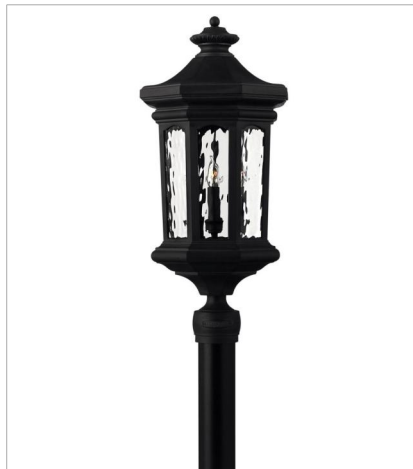

# RALEY

Raley's regal appearance features cast aluminum construction, a bold Museum Black finish, flourishing details and clear water glass panels for a dignified style statement.

**FINISH:** Museum Black  
**GLASS:** Clear Water Glass

**1600MB**  
SMALL WALL MOUNT LANTERN  
7.3" W, 16.8" H  
Socketed  
1-10w Med. LED, 60w Equiv.

**1604MB**  
MEDIUM WALL MOUNT LANTERN  
9.5" W, 25.8" H  
Socketed  
3-5w Cand. LED, 40w Equiv.

**1605MB**  
LARGE WALL MOUNT LANTERN  
11.8" W, 31.5" H  
Socketed  
4-5w Cand. LED, 40w Equiv.

**1609MB**  
DOUBLE XL WALL MOUNT LANTERN  
13" W, 41.8" H  
Socketed  
4-5w Cand. LED, 40w Equiv.

**1601MB**  
LARGE POST TOP OR PIER MOUN...  
11.8" W, 26.3" H  
Socketed  
4-5w Cand. LED, 40w Equiv.

**1601MB-LV**  
LARGE POST TOP OR PIER MOUN...  
11.8" W, 26.3" H  
Socketed