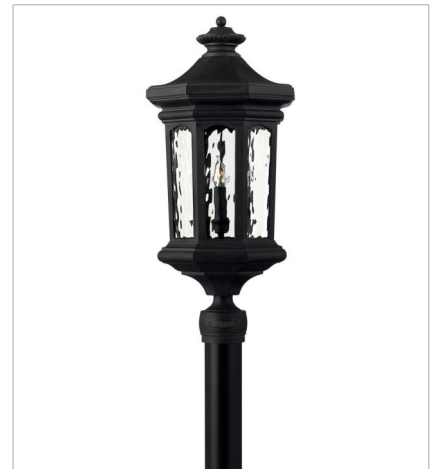

# RALEY

Raley's regal appearance features cast aluminum construction, a bold Museum Black finish, flourishing details and clear water glass panels for a dignified style statement.

**FINISH:** Museum Black  
**GLASS:** Clear Water Glass

**1600MB**  
SMALL WALL MOUNT LANTERN  
7.3" W, 16.8" H  
Socketed  
1-10w Med. LED, 60w Equiv.

**1604MB**  
MEDIUM WALL MOUNT LANTERN  
9.5" W, 25.8" H  
Socketed  
3-5w Cand. LED, 40w Equiv.

**1605MB**  
LARGE WALL MOUNT LANTERN  
11.8" W, 31.5" H  
Socketed  
4-5w Cand. LED, 40w Equiv.

**1609MB**  
DOUBLE XL WALL MOUNT LANTERN  
13" W, 41.8" H  
Socketed  
4-5w Cand. LED, 40w Equiv.

**1601MB**  
LARGE POST TOP OR PIER MOUN...  
11.8" W, 26.3" H  
Socketed  
4-5w Cand. LED, 40w Equiv.

**1601MB-LV**  
LARGE POST TOP OR PIER MOUN...  
11.8" W, 26.3" H  
Socketed