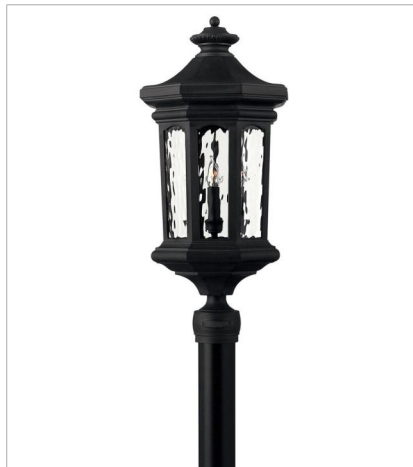

RALEY

Raley's regal appearance features cast aluminum construction, a bold Museum Black finish, flourishing details and clear water glass panels for a dignified style statement.

FINISH: Museum Black
GLASS: Clear Water Glass

1604MB-LL
MEDIUM WALL MOUNT LANTERN
9.5" W, 25.8" H
Socketed
3-4w Cand. LED *Included

1605MB
LARGE WALL MOUNT LANTERN
11.8" W, 31.5" H
Socketed
4-5w Cand. LED, 40w Equiv.

1605MB-LL
LARGE WALL MOUNT LANTERN
11.8" W, 31.5" H
Socketed
4-4w Cand. LED *Included

FINISH: Museum Black
GLASS: Clear Water Glass

1609MB
DOUBLE XL WALL MOUNT LANTERN
13" W, 41.8" H
Socketed
4-5w Cand. LED, 40w Equiv.

1609MB-LL
DOUBLE XL WALL MOUNT LANTERN
13" W, 41.8" H
Socketed
4-4w Cand. LED *Included

1601MB
LARGE POST TOP OR PIER MOUN...
11.8" W, 26.3" H
Socketed
4-5w Cand. LED, 40w Equiv.

1601MB-LL
LARGE POST TOP OR PIER MOUN...
11.8" W, 26.3" H
Socketed
4-4w Cand. LED *Included

1601MB-LV
LARGE POST TOP OR PIER MOUN...
11.8" W, 26.3" H
Socketed
4-3.50w Cand. LED *Included