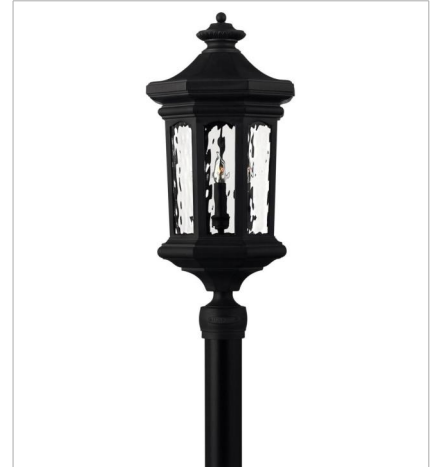

RALEY

Raley's regal appearance features cast aluminum construction, a bold Museum Black finish, flourishing details and clear water glass panels for a dignified style statement.

FINISH: Museum Black
GLASS: Clear Water Glass

1604MB-LL
MEDIUM WALL MOUNT LANTERN
9.5" W, 25.8" H
Socketed
3-4w Cand. LED *Included

1605MB
LARGE WALL MOUNT LANTERN
11.8" W, 31.5" H
Socketed
4-5w Cand. LED, 40w Equiv.

1605MB-LL
LARGE WALL MOUNT LANTERN
11.8" W, 31.5" H
Socketed
4-4w Cand. LED *Included

HINKLEY

HINKLEY
33000 Pin Oak Parkway
Avon Lake, OH 44012

PHONE: (440) 653-5500
Toll Free: 1 (800) 446-5539

hinkley.com

RALEY

Raley's regal appearance features cast aluminum construction, a bold Museum Black finish, flourishing details and clear water glass panels for a dignified style statement.

FINISH: Museum Black
GLASS: Clear Water Glass

1609MB
DOUBLE XL WALL MOUNT LANTERN
13" W, 41.8" H
Socketed
4-5w Cand. LED, 40w Equiv.

1609MB-LL
DOUBLE XL WALL MOUNT LANTERN
13" W, 41.8" H
Socketed
4-4w Cand. LED *Included