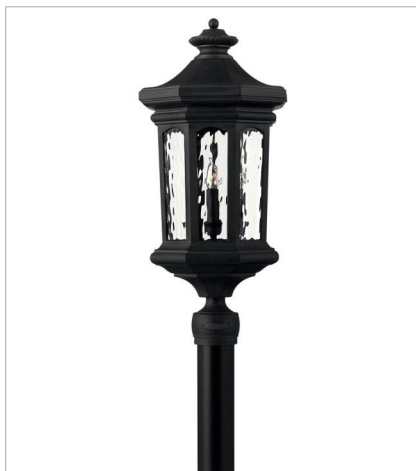

RALEY

Raley's regal appearance features cast aluminum construction, a bold Museum Black finish, flourishing details and clear water glass panels for a dignified style statement.

FINISH: Museum Black
GLASS: Clear Water Glass

1604MB-LL
MEDIUM WALL MOUNT LANTERN
9.5" W, 25.8" H
Socketed
3-4w Cand. LED *Included

1605MB
LARGE WALL MOUNT LANTERN
11.8" W, 31.5" H
Socketed
4-5w Cand. LED, 40w Equiv.

1605MB-LL
LARGE WALL MOUNT LANTERN
11.8" W, 31.5" H
Socketed
4-4w Cand. LED *Included

FINISH: Museum Black
GLASS: Clear Water Glass

1609MB
DOUBLE XL WALL MOUNT LANTERN
13" W, 41.8" H
Socketed
4-5w Cand. LED, 40w Equiv.

1609MB-LL
DOUBLE XL WALL MOUNT LANTERN
13" W, 41.8" H
Socketed
4-4w Cand. LED *Included

1601MB
LARGE POST TOP OR PIER MOUN...
11.8" W, 26.3" H
Socketed
4-5w Cand. LED, 40w Equiv.

1601MB-LL
LARGE POST TOP OR PIER MOUN...
11.8" W, 26.3" H
Socketed
4-4w Cand. LED *Included

1601MB-LV
LARGE POST TOP OR PIER MOUN...
11.8" W, 26.3" H
Socketed
4-3.50w Cand. LED *Included