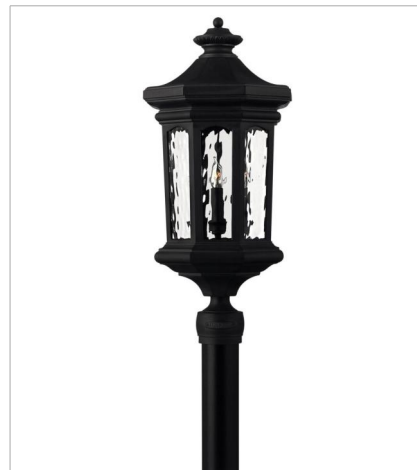

RALEY

Raley's regal appearance features cast aluminum construction, a bold Museum Black finish, flourishing details and clear water glass panels for a dignified style statement.

FINISH: Museum Black
GLASS: Clear Water Glass

1604MB-LL
MEDIUM WALL MOUNT LANTERN
9.5" W, 25.8" H
Socketed
3-4w Cand. LED *Included

1605MB
LARGE WALL MOUNT LANTERN
11.8" W, 31.5" H
Socketed
4-5w Cand. LED, 40w Equiv.

1605MB-LL
LARGE WALL MOUNT LANTERN
11.8" W, 31.5" H
Socketed
4-4w Cand. LED *Included

HINKLEY

HINKLEY
33000 Pin Oak Parkway
Avon Lake, OH 44012

PHONE: (440) 653-5500
Toll Free: 1 (800) 446-5539

hinkley.com

RALEY

Raley's regal appearance features cast aluminum construction, a bold Museum Black finish, flourishing details and clear water glass panels for a dignified style statement.

FINISH: Museum Black
GLASS: Clear Water Glass

1609MB
DOUBLE XL WALL MOUNT LANTERN
13" W, 41.8" H
Socketed
4-5w Cand. LED, 40w Equiv.

1609MB-LL
DOUBLE XL WALL MOUNT LANTERN
13" W, 41.8" H
Socketed
4-4w Cand. LED *Included