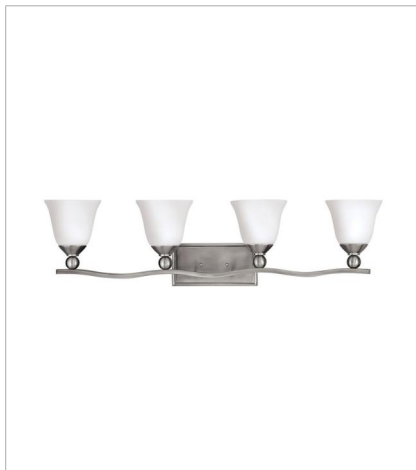

BOLLA

The graceful lines of Bolla's sweeping double arms create a soft elegance while heavy cast spheres perched at the tips add to its innovative style. The strong proportions of the arms contrast with the subtle bell shaped glass, combining both traditional and modern details.

FINISH: Brushed Nickel
GLASS: Etched Opal, Clear Seedy

5892BN
TWO LIGHT VANITY
16" W, 8.8" H
Socketed
2-14w Med. LED, 100w Equiv.

5894BN
FOUR LIGHT VANITY
35.8" W, 8.8" H
Socketed
4-14w Med. LED, 100w Equiv.

5895BN-CL
FIVE LIGHT VANITY
45.8" W, 8.8" H
Socketed

4667BN
SMALL PENDANT
7.8" W, 7.3" H
Socketed

4651BN
SMALL SEMI-FLUSH MOUNT
19.3" W, 14.3" H
Socketed

4660BN
SMALL FLUSH MOUNT
16.8" W, 8" H
Socketed
2-14w Med. LED, 75w Equiv.