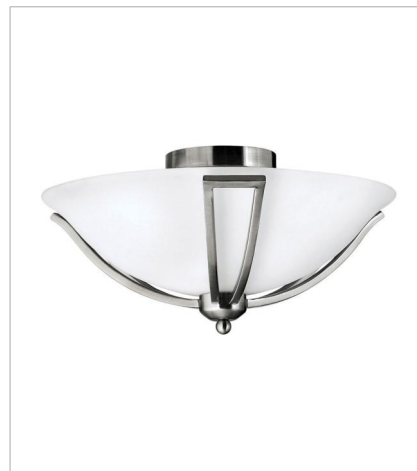

BOLLA

The graceful lines of Bolla's sweeping double arms create a soft elegance while heavy cast spheres perched at the tips add to its innovative style. The strong proportions of the arms contrast with the subtle bell shaped glass, combining both traditional and modern details.

FINISH: Brushed Nickel
GLASS: Etched Opal, Clear Seedy

5892BN
TWO LIGHT VANITY
16" W, 8.8" H
Socketed
2-14w Med. LED, 100w Equiv.

5894BN
FOUR LIGHT VANITY
35.8" W, 8.8" H
Socketed
4-14w Med. LED, 100w Equiv.

5895BN-CL
FIVE LIGHT VANITY
45.8" W, 8.8" H
Socketed

4667BN
SMALL PENDANT
7.8" W, 7.3" H
Socketed

4651BN
SMALL SEMI-FLUSH MOUNT
19.3" W, 14.3" H
Socketed

4660BN
SMALL FLUSH MOUNT
16.8" W, 8" H
Socketed
2-14w Med. LED, 75w Equiv.