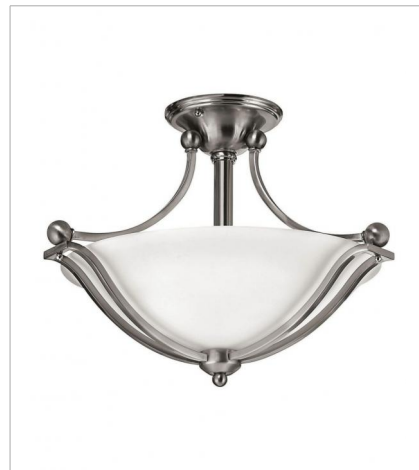

BOLLA

The graceful lines of Bolla's sweeping double arms create a soft elegance while heavy cast spheres perched at the tips add to its innovative style. The strong proportions of the arms contrast with the subtle bell shaped glass, combining both traditional and modern details.

FINISH: Brushed Nickel
GLASS: Etched Opal

4650BN
SINGLE LIGHT SCONCE
7.8" W, 8.5" H
Socket
1-100w Med.

4671BN
SINGLE LIGHT SCONCE
8" W, 26" H
Socket
1-100w Med.

4660BN
SMALL FLUSH MOUNT
16.8" W, 8" H
Socket
2-75w Med.

PHONE: (440) 653-5500
Toll Free: 1 (800) 446-5539

hinkley.com

BOLLA

The graceful lines of Bolla's sweeping double arms create a soft elegance while heavy cast spheres perched at the tips add to its innovative style. The strong proportions of the arms contrast with the subtle bell shaped glass, combining both traditional and modern details.

FINISH: Brushed Nickel
GLASS: Etched Opal

4659BN
EXTRA LARGE THREE TIER
48" W, 48.5" H
Socket
18-60w Med.

4667BN
SMALL PENDANT
7.8" W, 7.3" H
Socket
1-100w Med.

4651BN
SMALL SEMI-FLUSH MOUNT
19.3" W, 14.3" H
Socket
2-100w Med.