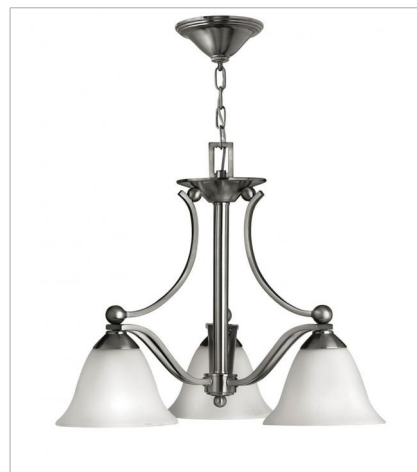

BOLLA

The graceful lines of Bolla's sweeping double arms create a soft elegance while heavy cast spheres perched at the tips add to its innovative style. The strong proportions of the arms contrast with the subtle bell shaped glass, combining both traditional and modern details.

FINISH: Brushed Nickel
GLASS: Etched Opal

4650BN
SINGLE LIGHT SCONCE
7.8" W, 8.5" H
Socket
1-100w Med.

4671BN
SINGLE LIGHT SCONCE
8" W, 26" H
Socket
1-100w Med.

4660BN
SMALL FLUSH MOUNT
16.8" W, 8" H
Socket
2-75w Med.

HINKLEY

HINKLEY
33000 Pin Oak Parkway
Avon Lake, OH 44012

PHONE: (440) 653-5500
Toll Free: 1 (800) 446-5539

hinkley.com

BOLLA

The graceful lines of Bolla's sweeping double arms create a soft elegance while heavy cast spheres perched at the tips add to its innovative style. The strong proportions of the arms contrast with the subtle bell shaped glass, combining both traditional and modern details.

FINISH: Brushed Nickel
GLASS: Etched Opal

5895BN
FIVE LIGHT VANITY
45.8" W, 8.8" H
Socket
5-100w Incan. & 5-100w Incan.

4652BN
LARGE PENDANT
23.3" W, 26.3" H
Socket
3-100w Med.

4653BN
SMALL SINGLE TIER
22.5" W, 18.3" H
Socket
3-100w Med.