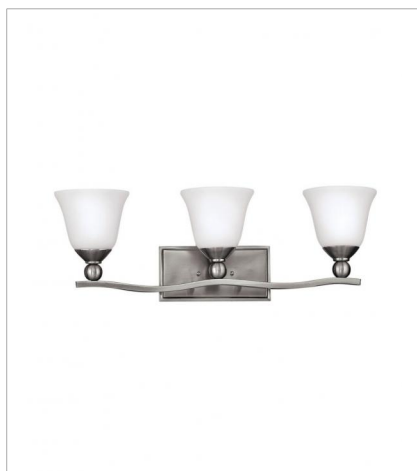

BOLLA

The graceful lines of Bolla's sweeping double arms create a soft elegance while heavy cast spheres perched at the tips add to its innovative style. The strong proportions of the arms contrast with the subtle bell shaped glass, combining both traditional and modern details.

FINISH: Brushed Nickel
GLASS: Etched Opal

4650BN
SINGLE LIGHT SCONCE
7.8" W, 8.5" H
Socket
1-100w Med.

4671BN
SINGLE LIGHT SCONCE
8" W, 26" H
Socket
1-100w Med.

4660BN
SMALL FLUSH MOUNT
16.8" W, 8" H
Socket
2-75w Med.

5892BN
TWO LIGHT VANITY
16" W, 8.8" H
Socket
2-100w Incan. & 2-100w Incan.

5893BN
THREE LIGHT VANITY
26" W, 8.8" H
Socket
3-100w Incan. & 3-100w Incan.

5894BN
FOUR LIGHT VANITY
35.8" W, 8.8" H
Socket
4-100w Incan. & 4-100w Incan.

FINISH: Brushed Nickel
GLASS: Etched Opal

5895BN
FIVE LIGHT VANITY
45.8" W, 8.8" H
Socket
5-100w Incan. & 5-100w Incan.

4652BN
LARGE PENDANT
23.3" W, 26.3" H
Socket
3-100w Med.

4653BN
SMALL SINGLE TIER
22.5" W, 18.3" H
Socket
3-100w Med.