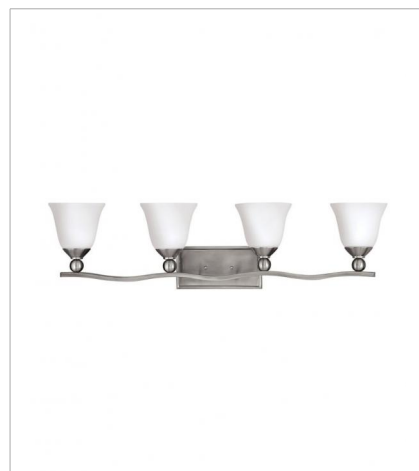

BOLLA

The graceful lines of Bolla's sweeping double arms create a soft elegance while heavy cast spheres perched at the tips add to its innovative style. The strong proportions of the arms contrast with the subtle bell shaped glass, combining both traditional and modern details.

FINISH: Brushed Nickel
GLASS: Etched Opal

4650BN
SINGLE LIGHT SCONCE
7.8" W, 8.5" H
Socket
1-100w Med.

4671BN
SINGLE LIGHT SCONCE
8" W, 26" H
Socket
1-100w Med.

4660BN
SMALL FLUSH MOUNT
16.8" W, 8" H
Socket
2-75w Med.

5892BN
TWO LIGHT VANITY
16" W, 8.8" H
Socket
2-100w Incan. & 2-100w Incan.

5893BN
THREE LIGHT VANITY
26" W, 8.8" H
Socket
3-100w Incan. & 3-100w Incan.

5894BN
FOUR LIGHT VANITY
35.8" W, 8.8" H
Socket
4-100w Incan. & 4-100w Incan.

FINISH: Brushed Nickel
GLASS: Etched Opal

5895BN
FIVE LIGHT VANITY
45.8" W, 8.8" H
Socket
5-100w Incan. & 5-100w Incan.

4652BN
LARGE PENDANT
23.3" W, 26.3" H
Socket
3-100w Med.

4653BN
SMALL SINGLE TIER
22.5" W, 18.3" H
Socket
3-100w Med.