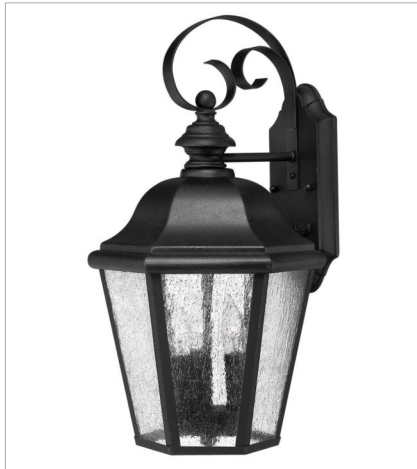

# EDGEWATER

Edgewater's classic design features durable cast aluminum and brass construction in a rich Black finish with clear seedy glass.

**FINISH:** Black  
**GLASS:** Clear Seedy

**1670BK**  
LARGE WALL MOUNT LANTERN  
10" W, 21" H  
Socketed  
3-5w Cand. LED, 40w Equiv.

**1670BK-LL**  
LARGE WALL MOUNT LANTERN  
10" W, 21" H  
Socketed  
3-2w Cand. LED \*Included

**1674BK**  
SMALL WALL MOUNT LANTERN  
6.5" W, 11.5" H  
Socketed  
1-10w Med. LED, 60w Equiv.

**1675BK**  
EXTRA LARGE WALL MOUNT LANTERN  
15" W, 25.5" H  
Socketed  
4-5w Cand. LED, 40w Equiv.

**1675BK-LL**  
EXTRA LARGE WALL MOUNT LANTERN  
15" W, 25.5" H  
Socketed  
4-2w Cand. LED \*Included

**1676BK**  
MEDIUM WALL MOUNT LANTERN  
10" W, 18" H  
Socketed  
3-5w Cand. LED, 40w Equiv.

# EDGEWATER

Edgewater's classic design features durable cast aluminum and brass construction in a rich Black finish with clear seedy glass.

**FINISH:** Black  
**GLASS:** Clear Seedy

**1676BK-LL**  
MEDIUM WALL MOUNT LANTERN  
10" W, 18" H  
Socketed  
3-2w Cand. LED \*Included