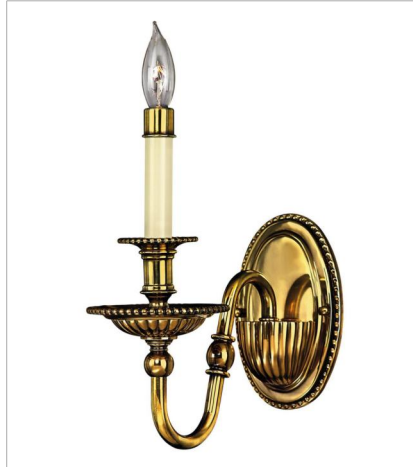

# CAMBRIDGE

Cambridge offers classic New England appeal. The solid cast components, brass turnings, beaded ball fonts and clear optic glass reinforce its timeless style. Available in Burnished Brass and Olde Bronze finishes.

**FINISH:** Burnished Brass  
**GLASS:** Clear Optic  
**SHADE:** Ivory Fabric Hardback

**3610BB**  
TWO LIGHT SCONCE  
14.5" W, 18" H  
Socketed  
2-5w Cand. LED, 60w Equiv.

**4410BB**  
SINGLE LIGHT SCONCE  
4.5" W, 10.8" H  
Socketed  
1-5w Cand. LED, 60w Equiv.

**4421OW**  
OPTIONAL SHADE  
5" W, 5" H

**4415BB**  
SMALL SINGLE TIER  
25.3" W, 24" H  
Socketed  
5-5w Cand. LED, 60w Equiv.

**4416BB**  
MEDIUM SINGLE TIER  
29" W, 26.3" H  
Socketed  
6-5w Cand. LED, 60w Equiv.

**3612BB**  
SMALL FLUSH MOUNT  
14.5" W, 13" H  
Socketed  
3-5w Cand. LED, 60w Equiv.