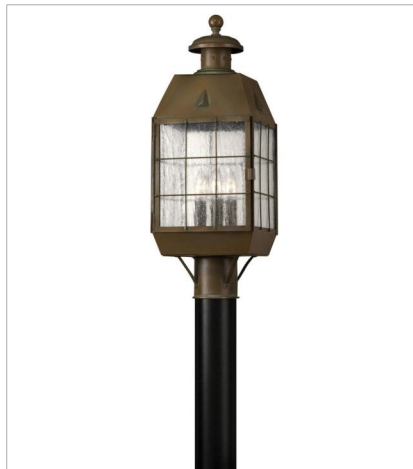

# NANTUCKET

*Heritage*  
COLLECTIBLES

A Hinkley classic, Nantucket features a timeless New England design for the ultimate in vintage nautical chic. An Aged Brass finish, clear seedy glass panels and durable solid brass construction add to its retro appeal.

**FINISH:** Aged Brass  
**GLASS:** Clear Seedy

**2370AS**  
MEDIUM WALL MOUNT LANTERN  
5.5" W, 13.5" H  
Socketed  
1-12w Med. LED, 75w Equiv.

**2374AS**  
LARGE WALL MOUNT LANTERN  
7.5" W, 16.8" H  
Socketed  
2-5w Cand. LED, 60w Equiv.

**2376AS**  
SMALL WALL MOUNT LANTERN  
4.5" W, 9.8" H  
Socketed  
1-12w Med. LED, 100w Equiv.

**2372AS**  
MEDIUM HANGING LANTERN  
5.5" W, 14.5" H  
Socketed  
2-5w Cand. LED, 40w Equiv.

**2371AS**  
LARGE POST TOP OR PIER MOUN...  
7.5" W, 20.8" H  
Socketed  
3-5w Cand. LED, 60w Equiv.