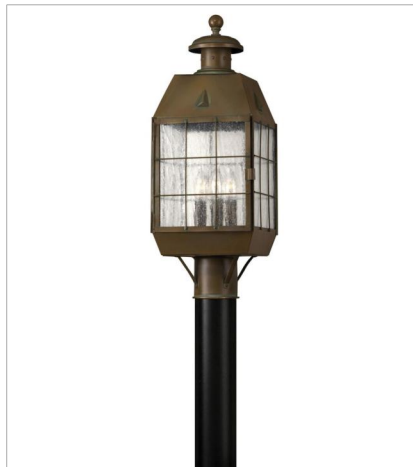

NANTUCKET

Heritage
COLLECTIBLES

A Hinkley classic, Nantucket features a timeless New England design for the ultimate in vintage nautical chic. An Aged Brass finish, clear seedy glass panels and durable solid brass construction add to its retro appeal.

FINISH: Aged Brass
GLASS: Clear Seedy

2370AS
MEDIUM WALL MOUNT LANTERN
5.5" W, 13.5" H
Socketed
37790

2374AS
LARGE WALL MOUNT LANTERN
7.5" W, 16.8" H
Socketed
37787

2376AS
SMALL WALL MOUNT LANTERN
4.5" W, 9.8" H
Socketed
37768

2372AS
MEDIUM HANGING LANTERN
5.5" W, 14.5" H
Socketed
37850

2371AS
LARGE POST TOP OR PIER MOUN...
7.5" W, 20.8" H
Socketed
37784

HINKLEY

HINKLEY
33000 Pin Oak Parkway
Avon Lake, OH 44012

PHONE: (440) 653-5500
Toll Free: 1 (800) 446-5539