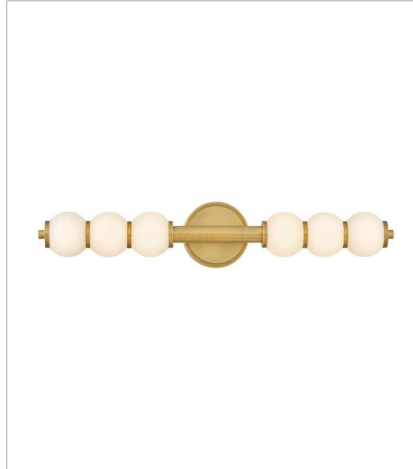

TRIGO

lisa mcDennon
COLLECTION

Inspired by the enduring allure of pearl jewelry, Trigo's softly cascading silhouette makes a dramatic yet elegant statement. Glowing etched opal glass globes of varying sizes create a visual rhythm and organic flow that echo the natural imperfections and unique beauty found in genuine pearls. Differences between each globe add depth and movement, combining classic beauty with modern coastal design and offering a harmonious bl...

FINISH: Lacquered Brass
GLASS: Etched Opal

57392LCB
LARGE LED SCONCE
6" W, 24" H
Integrated LED
18w LED *Included

57393LCB
LARGE LED SCONCE
6" W, 31.3" H
Integrated LED
28w LED *Included

47395LCB
SMALL ABSTRACT CHANDELIER
20" W, 26" H
Integrated LED
60w LED *Included

47396LCB
LARGE MULTI LIGHT LINEAR
52" W, 27.5" H
Integrated LED
120w LED *Included

47397LCB
EXTRA SMALL PENDANT
6" W, 24.8" H
Integrated LED
15w LED *Included

HINKLEY

HINKLEY
33000 Pin Oak Parkway
Avon Lake, OH 44012