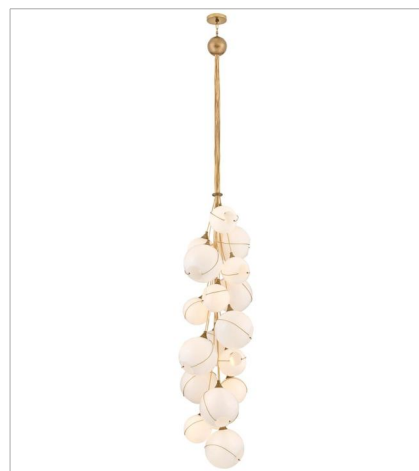

30309HBR-CO
DOUBLE XL MULTI TIER CHANDE...
39" W, 125" H
Socketed
18-10w Med. LED, 60w Equiv.