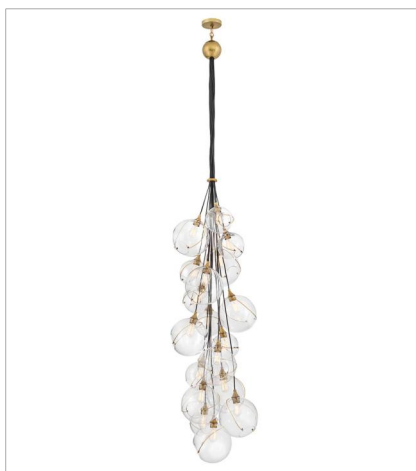

30309HBR
DOUBLE XL MULTI TIER CHANDE...
39" W, 125" H
Socketed
18-10w Med. LED, 60w Equiv.