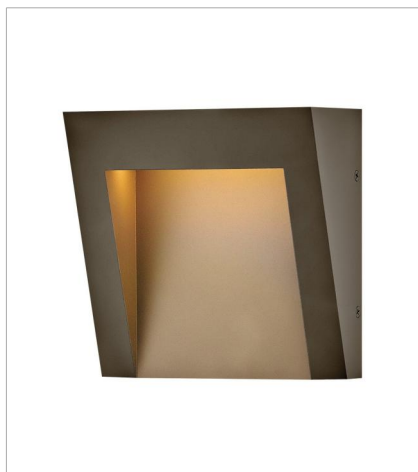

TAPER

COASTAL
ELEMENTS™
collection

Sleek and sophisticated, Taper is built to last with a timeless, minimalist style that radiates contemporary cool. Its recessed integrated LEDs are directed downward with gradient illumination that grazes the gently sloped design.

FINISH: Textured Oil Rubbed Bronze
GLASS: Etched Lens

2140TR
SMALL LED WALL SCONCE
7" W, 7" H
Integrated LED
8w LED *Included

2144TR
MEDIUM LED WALL SCONCE
7" W, 15" H
Integrated LED
8w LED *Included

2145TR
LARGE LED WALL SCONCE
9" W, 24" H
Integrated LED
11w LED *Included