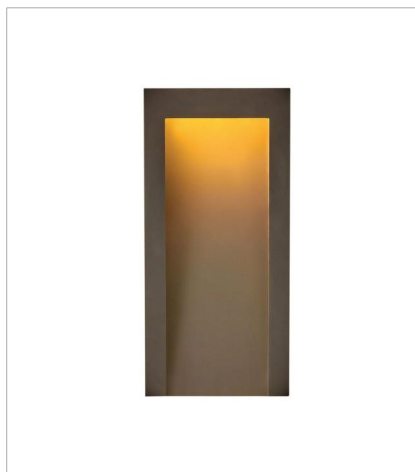

TAPER

COASTAL
ELEMENTS™
collection

Sleek and sophisticated, Taper is built to last with a timeless, minimalist style that radiates contemporary cool. Its recessed integrated LEDs are directed downward with gradient illumination that grazes the gently sloped design.

FINISH: Textured Oil Rubbed Bronze
GLASS: Etched Lens

2140TR
SMALL LED WALL SCONCE
7" W, 7" H
Integrated LED
8w LED *Included

2144TR
MEDIUM LED WALL SCONCE
7" W, 15" H
Integrated LED
8w LED *Included

2145TR
LARGE LED WALL SCONCE
9" W, 24" H
Integrated LED
11w LED *Included