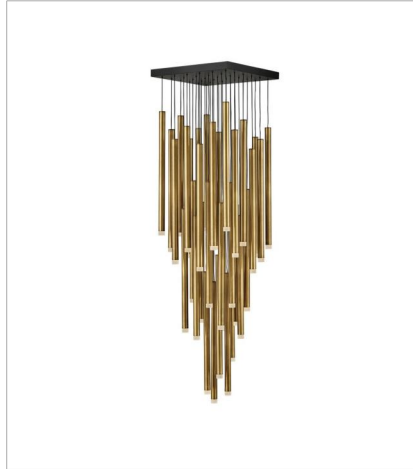

HARMONY

Harmony orchestrates the perfect blend of style and technology. Drawing inspiration from the enduring formation of wind chimes, the sleek Black or Heritage Brass tubes gleam with a glow that emanates from the lowest point of each column. Harmony is easily adjustable with many customizable configurations and is integrated with fully dimmable LEDs.

FINISH: Heritage Brass with Black accents

FR49906HBR
SMALL ADJUSTABLE PENDANT
8" W, 52.5" H
Integrated LED
9-1w LED *Included

FR49908HBR
LARGE ADJUSTABLE PENDANT
18" W, 65.5" H
Integrated LED
36-1w LED *Included

FR49909HBR
MEDIUM ADJUSTABLE LED LINEAR
48" W, 56.5" H
Integrated LED
45-1w LED *Included