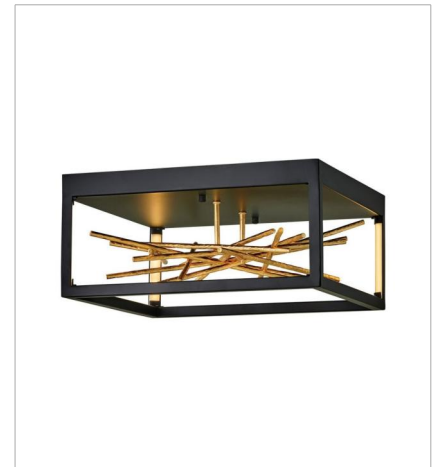

STYX

The breathtaking design of Styx fuses rich glamour with modern styling for an enthralling and dynamic silhouette with unexpected elements. An integrated LED open frame is fully dimmable, composed of clean angles in a chic Black finish. The frame illuminates textured metal branches in Gilded Gold, mingling organic and contemporary elements.

FINISH: Black with Gilded Gold accents

FR46400BLK
LARGE LED SCONCE
6" W, 36" H
Integrated LED
40w LED *Included

FR46402BLK
SMALL LED SCONCE
6" W, 24" H
Integrated LED
30w LED *Included

FR46405BLK
LARGE OPEN FRAME PENDANT
18" W, 19.3" H
Integrated LED
34w LED *Included

FR46406BLK
LARGE LED LINEAR
45" W, 13" H
Integrated LED
96w LED *Included

FR46407BLK
MEDIUM LED OPEN FRAME PENDANT
20" W, 21" H
Integrated LED
90w LED *Included

FR46401BLK
MEDIUM LED FLUSH MOUNT
18" W, 8.3" H
Integrated LED
16w LED *Included