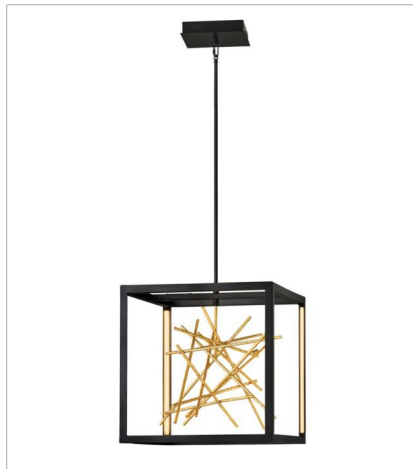

# STYX

The breathtaking design of Styx fuses rich glamour with modern styling for an enthralling and dynamic silhouette with unexpected elements. An integrated LED open frame is fully dimmable, composed of clean angles in a chic Black finish. The frame illuminates textured metal branches in Gilded Gold, mingling organic and contemporary elements.

**FINISH:** Black with Gilded Gold accents

**FR46400BLK**  
LARGE LED SCONCE  
6" W, 36" H  
Integrated LED  
40w LED \*Included

**FR46402BLK**  
SMALL LED SCONCE  
6" W, 24" H  
Integrated LED  
30w LED \*Included

**FR46405BLK**  
LARGE OPEN FRAME PENDANT  
18" W, 19.3" H  
Integrated LED  
34w LED \*Included

**FR46406BLK**  
LARGE LED LINEAR  
45" W, 13" H  
Integrated LED  
96w LED \*Included

**FR46407BLK**  
MEDIUM LED OPEN FRAME PENDANT  
20" W, 21" H  
Integrated LED  
90w LED \*Included

**FR46401BLK**  
MEDIUM LED FLUSH MOUNT  
18" W, 8.3" H  
Integrated LED  
16w LED \*Included