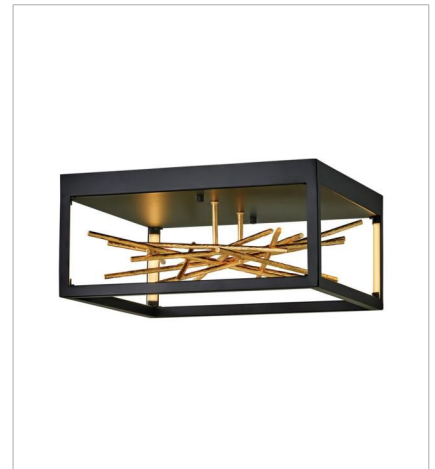

# STYX

The breathtaking design of Styx fuses rich glamour with modern styling for an enthralling and dynamic silhouette with unexpected elements. An integrated LED open frame is fully dimmable, composed of clean angles in a chic Black finish. The frame illuminates textured metal branches in Gilded Gold, mingling organic and contemporary elements.

**FINISH:** Black with Gilded Gold accents

**FR46400BLK**  
LARGE LED SCONCE  
6" W, 36" H  
Integrated LED  
40w LED \*Included

**FR46402BLK**  
SMALL LED SCONCE  
6" W, 24" H  
Integrated LED  
30w LED \*Included

**FR46405BLK**  
LARGE OPEN FRAME PENDANT  
18" W, 19.3" H  
Integrated LED  
34w LED \*Included

**FR46406BLK**  
LARGE LED LINEAR  
45" W, 13" H  
Integrated LED  
96w LED \*Included

**FR46407BLK**  
MEDIUM LED OPEN FRAME PENDANT  
20" W, 21" H  
Integrated LED  
90w LED \*Included

**FR46401BLK**  
MEDIUM LED FLUSH MOUNT  
18" W, 8.3" H  
Integrated LED  
16w LED \*Included