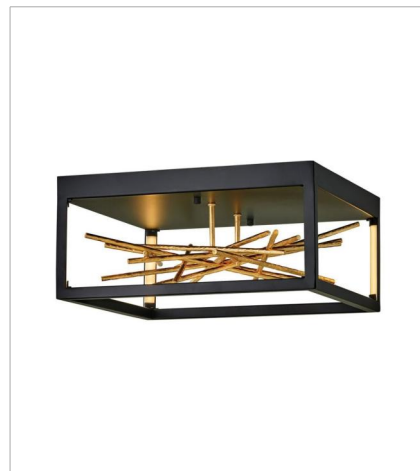

STYX

The breathtaking design of Styx fuses rich glamour with modern styling for an enthralling and dynamic silhouette with unexpected elements. An integrated LED open frame is fully dimmable, composed of clean angles in a chic Black finish. The frame illuminates textured metal branches in Gilded Gold, mingling organic and contemporary elements.

FINISH: Black with Gilded Gold accents

FR46400BLK
LARGE LED SCONCE
6" W, 36" H
Integrated LED
40w LED *Included

FR46402BLK
SMALL LED SCONCE
6" W, 24" H
Integrated LED
30w LED *Included

FR46405BLK
MEDIUM OPEN FRAME PENDANT
18" W, 19.3" H
Integrated LED
34w LED *Included

FR46406BLK
LARGE LED LINEAR
45" W, 13" H
Integrated LED
96w LED *Included

FR46407BLK
MEDIUM LED OPEN FRAME PENDANT
20" W, 21" H
Integrated LED
90w LED *Included

FR46401BLK
MEDIUM LED FLUSH MOUNT
18" W, 8.3" H
Integrated LED
16w LED *Included