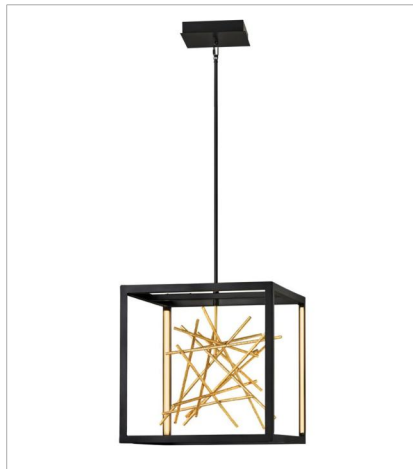

STYX

The breathtaking design of Styx fuses rich glamour with modern styling for an enthralling and dynamic silhouette with unexpected elements. An integrated LED open frame is fully dimmable, composed of clean angles in a chic Black finish. The frame illuminates textured metal branches in Gilded Gold, mingling organic and contemporary elements.

FINISH: Black with Gilded Gold accents

FR46400BLK
LARGE LED SCONCE
6" W, 36" H
Integrated LED
40w LED *Included

FR46402BLK
SMALL LED SCONCE
6" W, 24" H
Integrated LED
30w LED *Included

FR46405BLK
LARGE OPEN FRAME PENDANT
18" W, 19.3" H
Integrated LED
34w LED *Included

FR46406BLK
LARGE LED LINEAR
45" W, 13" H
Integrated LED
96w LED *Included

FR46407BLK
MEDIUM LED OPEN FRAME PENDANT
20" W, 21" H
Integrated LED
90w LED *Included

FR46401BLK
MEDIUM LED FLUSH MOUNT
18" W, 8.3" H
Integrated LED
16w LED *Included