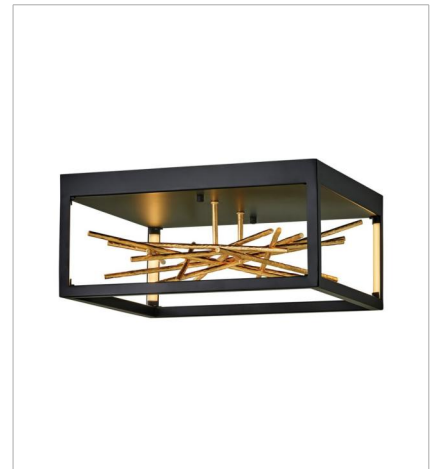

STYX

The breathtaking design of Styx fuses rich glamour with modern styling for an enthralling and dynamic silhouette with unexpected elements. An integrated LED open frame is fully dimmable, composed of clean angles in a chic Black finish. The frame illuminates textured metal branches in Gilded Gold, mingling organic and contemporary elements.

FINISH: Black with Gilded Gold accents

FR46400BLK
LARGE LED SCONCE
6" W, 36" H
Integrated LED
40w LED *Included

FR46402BLK
SMALL LED SCONCE
6" W, 24" H
Integrated LED
30w LED *Included

FR46405BLK
LARGE OPEN FRAME PENDANT
18" W, 19.3" H
Integrated LED
34w LED *Included

FR46406BLK
LARGE LED LINEAR
45" W, 13" H
Integrated LED
96w LED *Included

FR46407BLK
MEDIUM LED OPEN FRAME PENDANT
20" W, 21" H
Integrated LED
90w LED *Included

FR46401BLK
MEDIUM LED FLUSH MOUNT
18" W, 8.3" H
Integrated LED
16w LED *Included