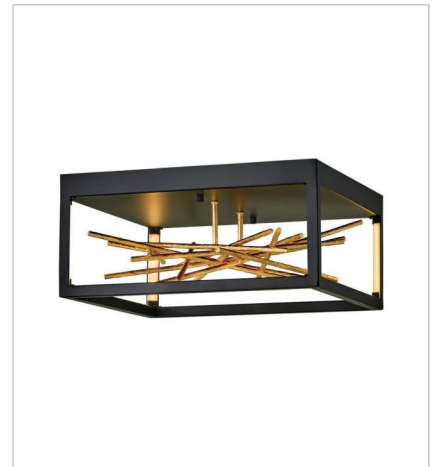

STYX

The breathtaking design of Styx fuses rich glamour with modern styling for an enthralling and dynamic silhouette with unexpected elements. An integrated LED open frame is fully dimmable, composed of clean angles in a chic Black finish. The frame illuminates textured metal branches in Gilded Gold, mingling organic and contemporary elements.

FINISH: Black with Gilded Gold accents

FR46400BLK
LARGE LED SCONCE
6" W, 36" H
Integrated LED
40w LED *Included

FR46402BLK
SMALL LED SCONCE
6" W, 24" H
Integrated LED
30w LED *Included

FR46405BLK
LARGE OPEN FRAME PENDANT
18" W, 19.3" H
Integrated LED
34w LED *Included

FR46406BLK
LARGE LED LINEAR
45" W, 13" H
Integrated LED
96w LED *Included

FR46407BLK
MEDIUM LED OPEN FRAME PENDANT
20" W, 21" H
Integrated LED
90w LED *Included

FR46401BLK
MEDIUM LED FLUSH MOUNT
18" W, 8.3" H
Integrated LED
16w LED *Included