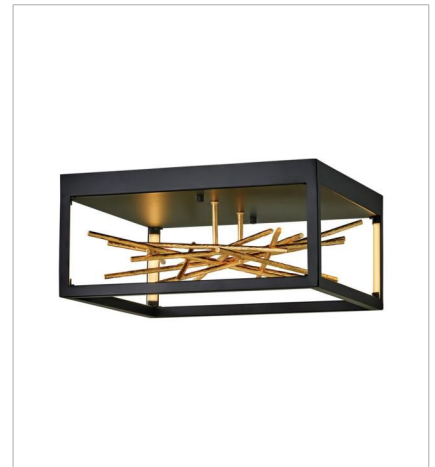

STYX

The breathtaking design of Styx fuses rich glamour with modern styling for an enthralling and dynamic silhouette with unexpected elements. An integrated LED open frame is fully dimmable, composed of clean angles in a chic Black finish. The frame illuminates textured metal branches in Gilded Gold, mingling organic and contemporary elements.

FINISH: Black with Gilded Gold accents

FR46400BLK
LARGE LED SCONCE
6" W, 36" H
Integrated LED
40w LED *Included

FR46402BLK
SMALL LED SCONCE
6" W, 24" H
Integrated LED
30w LED *Included

FR46405BLK
LARGE OPEN FRAME PENDANT
18" W, 19.3" H
Integrated LED
34w LED *Included

FR46406BLK
LARGE LED LINEAR
45" W, 13" H
Integrated LED
96w LED *Included

FR46407BLK
MEDIUM LED OPEN FRAME PENDANT
20" W, 21" H
Integrated LED
90w LED *Included

FR46401BLK
MEDIUM LED FLUSH MOUNT
18" W, 8.3" H
Integrated LED
16w LED *Included