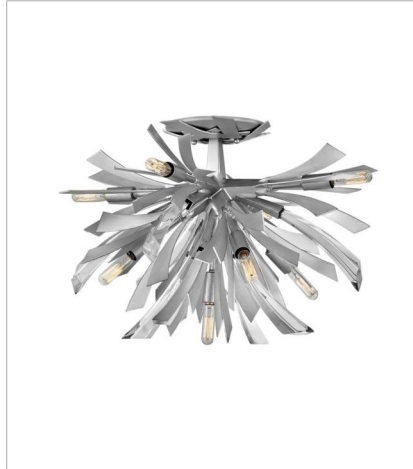

# VIDA

Vida's modern design bursts with a flourishing style that is both highly dramatic and finely sculpted. A statement piece with crystal accents and unique canopy detailing, Vida injects a thrilling dash of contemporary inspiration to its surroundings.

**FINISH:** Glacial

**FR40902GG**  
TWO LIGHT SCONCE  
9" W, 17.3" H  
Socketed  
2-5w Cand. LED, 60w Equiv.

**FR40904GG**  
MEDIUM ORB  
22" W, 26" H  
Socketed  
13-5w Cand. LED, 60w Equiv.

**FR40905GG**  
LARGE ORB  
36" W, 42" H  
Socketed  
13-5w Cand. LED, 60w Equiv.

**FR40906GG**  
MEDIUM SINGLE TIER PENDANT  
36" W, 27.8" H  
Socketed  
13-5w Cand. LED, 60w Equiv.

**FR40907GG**  
MEDIUM ORB CHANDELIER  
24" W, 50" H  
Socketed  
19-5w Cand. LED, 60w Equiv.

**FR40908GG**  
MEDIUM SINGLE TIER  
29.3" W, 25" H  
Socketed  
6-5w Cand. LED, 60w Equiv.

**FINISH:** Glacial

**FR40909GG**

MULTI TIER

34" W, 37.3" H

Socketed

12-5w Cand. LED, 60w Equiv.

**FR40903GG**

MEDIUM SEMI-FLUSH MOUNT