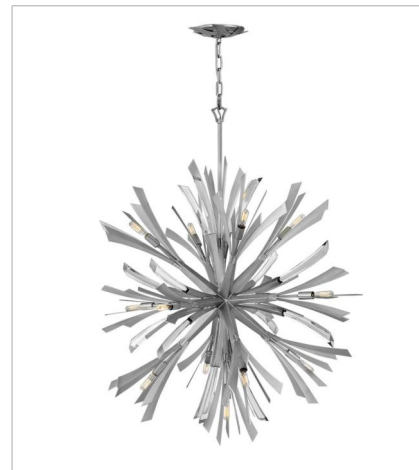

# VIDA

Vida's modern design bursts with a flourishing style that is both highly dramatic and finely sculpted. A statement piece with crystal accents and unique canopy detailing, Vida injects a thrilling dash of contemporary inspiration to its surroundings.

**FINISH:** Glacial

**FR40902GG**  
TWO LIGHT SCONCE  
9" W, 17.3" H  
Socketed  
2-5w Cand. LED, 60w Equiv.

**FR40904GG**  
MEDIUM ORB  
22" W, 26" H  
Socketed  
13-5w Cand. LED, 60w Equiv.

**FR40905GG**  
LARGE ORB  
36" W, 42" H  
Socketed  
13-5w Cand. LED, 60w Equiv.

**FR40906GG**  
MEDIUM SINGLE TIER PENDANT  
36" W, 27.8" H  
Socketed  
13-5w Cand. LED, 60w Equiv.

**FR40907GG**  
MEDIUM ORB CHANDELIER  
24" W, 50" H  
Socketed  
19-5w Cand. LED, 60w Equiv.

**FR40908GG**  
MEDIUM SINGLE TIER  
29.3" W, 25" H  
Socketed  
6-5w Cand. LED, 60w Equiv.

**FINISH:** Glacial

**FR40909GG**

MULTI TIER

34" W, 37.3" H

Socketed

12-5w Cand. LED, 60w Equiv.

**FR40903GG**

MEDIUM SEMI-FLUSH MOUNT