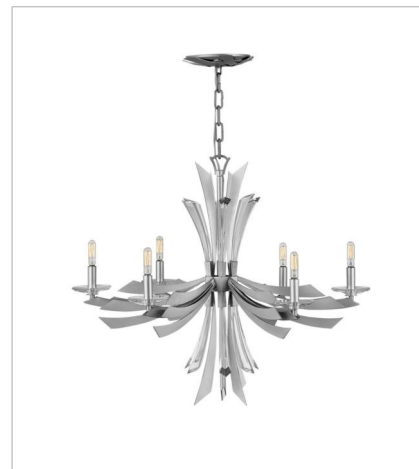

# VIDA

Vida's modern design bursts with a flourishing style that is both highly dramatic and finely sculpted. A statement piece with crystal accents and unique canopy detailing, Vida injects a thrilling dash of contemporary inspiration to its surroundings.

**FINISH:** Glacial

**FR40902GG**  
TWO LIGHT SCONCE  
9" W, 17.3" H  
Socketed  
2-5w Cand. LED, 60w Equiv.

**FR40904GG**  
MEDIUM ORB  
22" W, 26" H  
Socketed  
13-5w Cand. LED, 60w Equiv.

**FR40905GG**  
LARGE ORB  
36" W, 42" H  
Socketed  
13-5w Cand. LED, 60w Equiv.

**FR40906GG**  
MEDIUM SINGLE TIER PENDANT  
36" W, 27.8" H  
Socketed  
13-5w Cand. LED, 60w Equiv.

**FR40907GG**  
MEDIUM ORB CHANDELIER  
24" W, 50" H  
Socketed  
19-5w Cand. LED, 60w Equiv.

**FR40908GG**  
MEDIUM SINGLE TIER  
29.3" W, 25" H  
Socketed  
6-5w Cand. LED, 60w Equiv.

**FINISH:** Glacial

**FR40909GG**

MULTI TIER

34" W, 37.3" H

Socketed

12-5w Cand. LED, 60w Equiv.

**FR40903GG**

MEDIUM SEMI-FLUSH MOUNT