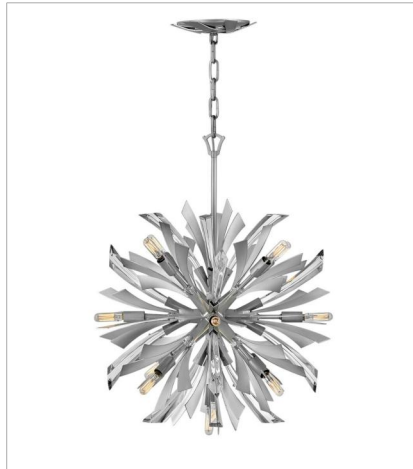

# VIDA

Vida's modern design bursts with a flourishing style that is both highly dramatic and finely sculpted. A statement piece with crystal accents and unique canopy detailing, Vida injects a thrilling dash of contemporary inspiration to its surroundings.

**FINISH:** Glacial

**FR40902GG**  
TWO LIGHT SCONCE  
9" W, 17.3" H  
Socketed  
2-5w Cand. LED, 60w Equiv.

**FR40904GG**  
MEDIUM ORB  
22" W, 26" H  
Socketed  
13-5w Cand. LED, 60w Equiv.

**FR40905GG**  
LARGE ORB  
36" W, 42" H  
Socketed  
13-5w Cand. LED, 60w Equiv.

**FR40906GG**  
MEDIUM SINGLE TIER PENDANT  
36" W, 27.8" H  
Socketed  
13-5w Cand. LED, 60w Equiv.

**FR40907GG**  
MEDIUM ORB CHANDELIER  
24" W, 50" H  
Socketed  
19-5w Cand. LED, 60w Equiv.

**FR40908GG**  
MEDIUM SINGLE TIER  
29.3" W, 25" H  
Socketed  
6-5w Cand. LED, 60w Equiv.