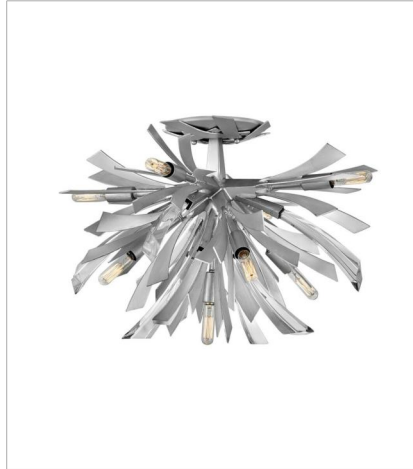

FR40903GG
MEDIUM SEMI-FLUSH MOUNT
24" W, 14.5" H
Socketed
9-5w Cand. LED, 60w Equiv.