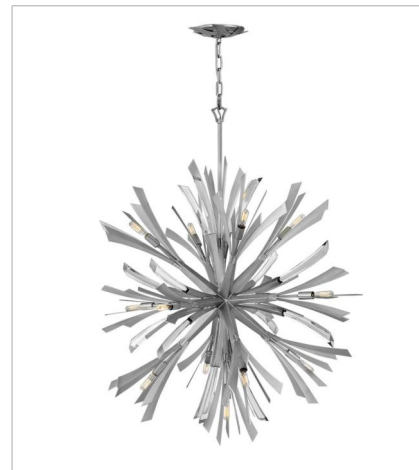

# VIDA

Vida's modern design bursts with a flourishing style that is both highly dramatic and finely sculpted. A statement piece with crystal accents and unique canopy detailing, Vida injects a thrilling dash of contemporary inspiration to its surroundings.

**FINISH:** Glacial

**FR40902GG**  
TWO LIGHT SCONCE  
9" W, 17.3" H  
Socketed  
2-5w Cand. LED, 60w Equiv.

**FR40904GG**  
MEDIUM ORB  
22" W, 26" H  
Socketed  
13-5w Cand. LED, 60w Equiv.

**FR40905GG**  
LARGE ORB  
36" W, 42" H  
Socketed  
13-5w Cand. LED, 60w Equiv.

**FR40906GG**  
MEDIUM SINGLE TIER PENDANT  
36" W, 27.8" H  
Socketed  
13-5w Cand. LED, 60w Equiv.

**FR40907GG**  
MEDIUM ORB CHANDELIER  
24" W, 50" H  
Socketed  
19-5w Cand. LED, 60w Equiv.

**FR40908GG**  
MEDIUM SINGLE TIER  
29.3" W, 25" H  
Socketed  
6-5w Cand. LED, 60w Equiv.