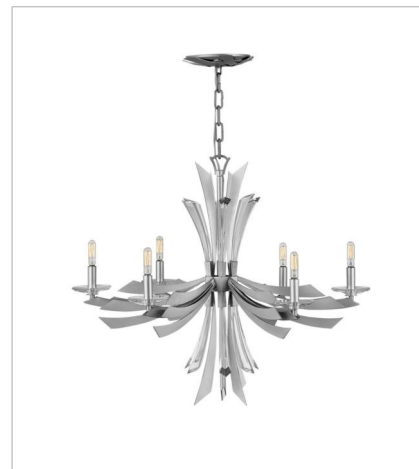

# VIDA

Vida's modern design bursts with a flourishing style that is both highly dramatic and finely sculpted. A statement piece with crystal accents and unique canopy detailing, Vida injects a thrilling dash of contemporary inspiration to its surroundings.

**FINISH:** Glacial

**FR40902GG**  
TWO LIGHT SCONCE  
9" W, 17.3" H  
Socketed  
2-5w Cand. LED, 60w Equiv.

**FR40904GG**  
MEDIUM ORB  
22" W, 26" H  
Socketed  
13-5w Cand. LED, 60w Equiv.

**FR40905GG**  
LARGE ORB  
36" W, 42" H  
Socketed  
13-5w Cand. LED, 60w Equiv.

**FR40906GG**  
MEDIUM SINGLE TIER PENDANT  
36" W, 27.8" H  
Socketed  
13-5w Cand. LED, 60w Equiv.

**FR40907GG**  
MEDIUM ORB CHANDELIER  
24" W, 50" H  
Socketed  
19-5w Cand. LED, 60w Equiv.

**FR40908GG**  
MEDIUM SINGLE TIER  
29.3" W, 25" H  
Socketed  
6-5w Cand. LED, 60w Equiv.