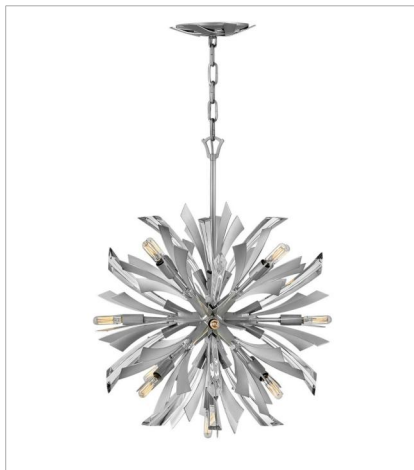

# VIDA

Vida's modern design bursts with a flourishing style that is both highly dramatic and finely sculpted. A statement piece with crystal accents and unique canopy detailing, Vida injects a thrilling dash of contemporary inspiration to its surroundings.

**FINISH:** Glacial

**FR40902GG**  
TWO LIGHT SCONCE  
9" W, 17.3" H  
Socketed  
2-5w Cand. LED, 60w Equiv.

**FR40904GG**  
MEDIUM ORB  
22" W, 26" H  
Socketed  
13-5w Cand. LED, 60w Equiv.

**FR40905GG**  
LARGE ORB  
36" W, 42" H  
Socketed  
13-5w Cand. LED, 60w Equiv.

**FR40906GG**  
MEDIUM SINGLE TIER PENDANT  
36" W, 27.8" H  
Socketed  
13-5w Cand. LED, 60w Equiv.

**FR40907GG**  
MEDIUM ORB CHANDELIER  
24" W, 50" H  
Socketed  
19-5w Cand. LED, 60w Equiv.

**FR40908GG**  
MEDIUM SINGLE TIER  
29.3" W, 25" H  
Socketed  
6-5w Cand. LED, 60w Equiv.