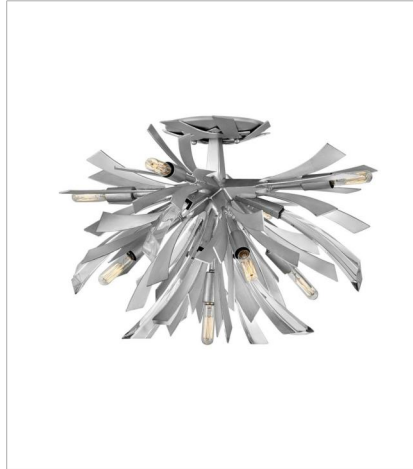

# VIDA

Vida's modern design bursts with a flourishing style that is both highly dramatic and finely sculpted. A statement piece with crystal accents and unique canopy detailing, Vida injects a thrilling dash of contemporary inspiration to its surroundings.

**FINISH:** Glacial

**FR40902GG**  
TWO LIGHT SCONCE  
9" W, 17.3" H  
Socketed  
2-5w Cand. LED, 60w Equiv.

**FR40904GG**  
MEDIUM ORB  
22" W, 26" H  
Socketed  
13-5w Cand. LED, 60w Equiv.

**FR40905GG**  
LARGE ORB  
36" W, 42" H  
Socketed  
13-5w Cand. LED, 60w Equiv.

**FR40906GG**  
MEDIUM SINGLE TIER PENDANT  
36" W, 27.8" H  
Socketed  
13-5w Cand. LED, 60w Equiv.

**FR40907GG**  
MEDIUM ORB CHANDELIER  
24" W, 50" H  
Socketed  
19-5w Cand. LED, 60w Equiv.

**FR40908GG**  
MEDIUM SINGLE TIER  
29.3" W, 25" H  
Socketed  
6-5w Cand. LED, 60w Equiv.

**FINISH:** Glacial

**FR40909GG**  
MULTI TIER  
34" W, 37.3" H  
Socketed  
12-5w Cand. LED, 60w Equiv.

**FR40903GG**  
MEDIUM SEMI-FLUSH MOUNT  
24" W, 14.5" H  
Socketed  
9-5w Cand. LED, 60w Equiv.