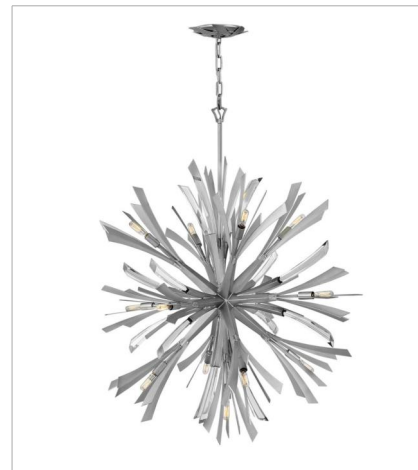

VIDA

Vida's modern design bursts with a flourishing style that is both highly dramatic and finely sculpted. A statement piece with crystal accents and unique canopy detailing, Vida injects a thrilling dash of contemporary inspiration to its surroundings.

FINISH: Glacial

FR40902GG
TWO LIGHT SCONCE
9" W, 17.3" H
Socketed
2-5w Cand. LED, 60w Equiv.

FR40904GG
MEDIUM ORB
22" W, 26" H
Socketed
13-5w Cand. LED, 60w Equiv.

FR40905GG
LARGE ORB
36" W, 42" H
Socketed
13-5w Cand. LED, 60w Equiv.

FR40906GG
MEDIUM SINGLE TIER PENDANT
36" W, 27.8" H
Socketed
13-5w Cand. LED, 60w Equiv.

FR40907GG
MEDIUM ORB CHANDELIER
24" W, 50" H
Socketed
19-5w Cand. LED, 60w Equiv.

FR40908GG
MEDIUM SINGLE TIER
29.3" W, 25" H
Socketed
6-5w Cand. LED, 60w Equiv.

FINISH: Glacial

FR40909GG

MULTI TIER

34" W, 37.3" H

Socketed

12-5w Cand. LED, 60w Equiv.

FR40903GG

MEDIUM SEMI-FLUSH MOUNT