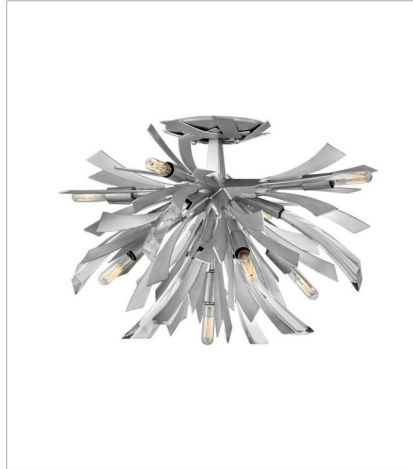

VIDA

Vida's modern design bursts with a flourishing style that is both highly dramatic and finely sculpted. A statement piece with crystal accents and unique canopy detailing, Vida injects a thrilling dash of contemporary inspiration to its surroundings.

FINISH: Glacial

FR40902GG
TWO LIGHT SCONCE
9" W, 17.3" H
Socketed
2-5w Cand. LED, 60w Equiv.

FR40904GG
MEDIUM ORB
22" W, 26" H
Socketed
13-5w Cand. LED, 60w Equiv.

FR40905GG
LARGE ORB
36" W, 42" H
Socketed
13-5w Cand. LED, 60w Equiv.

FR40906GG
MEDIUM SINGLE TIER PENDANT
36" W, 27.8" H
Socketed
13-5w Cand. LED, 60w Equiv.

FR40907GG
MEDIUM ORB CHANDELIER
24" W, 50" H
Socketed
19-5w Cand. LED, 60w Equiv.

FR40908GG
MEDIUM SINGLE TIER
29.3" W, 25" H
Socketed
6-5w Cand. LED, 60w Equiv.

FINISH: Glacial

FR40909GG

MULTI TIER

34" W, 37.3" H

Socketed

12-5w Cand. LED, 60w Equiv.

FR40903GG

MEDIUM SEMI-FLUSH MOUNT