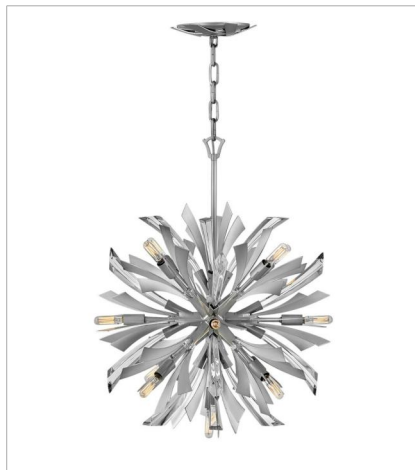

VIDA

Vida's modern design bursts with a flourishing style that is both highly dramatic and finely sculpted. A statement piece with crystal accents and unique canopy detailing, Vida injects a thrilling dash of contemporary inspiration to its surroundings.

FINISH: Glacial

FR40902GG
TWO LIGHT SCONCE
9" W, 17.3" H
Socketed
2-5w Cand. LED, 60w Equiv.

FR40904GG
MEDIUM ORB
22" W, 26" H
Socketed
13-5w Cand. LED, 60w Equiv.

FR40905GG
LARGE ORB
36" W, 42" H
Socketed
13-5w Cand. LED, 60w Equiv.

FR40906GG
MEDIUM SINGLE TIER PENDANT
36" W, 27.8" H
Socketed
13-5w Cand. LED, 60w Equiv.

FR40907GG
MEDIUM ORB CHANDELIER
24" W, 50" H
Socketed
19-5w Cand. LED, 60w Equiv.

FR40908GG
MEDIUM SINGLE TIER
29.3" W, 25" H
Socketed
6-5w Cand. LED, 60w Equiv.